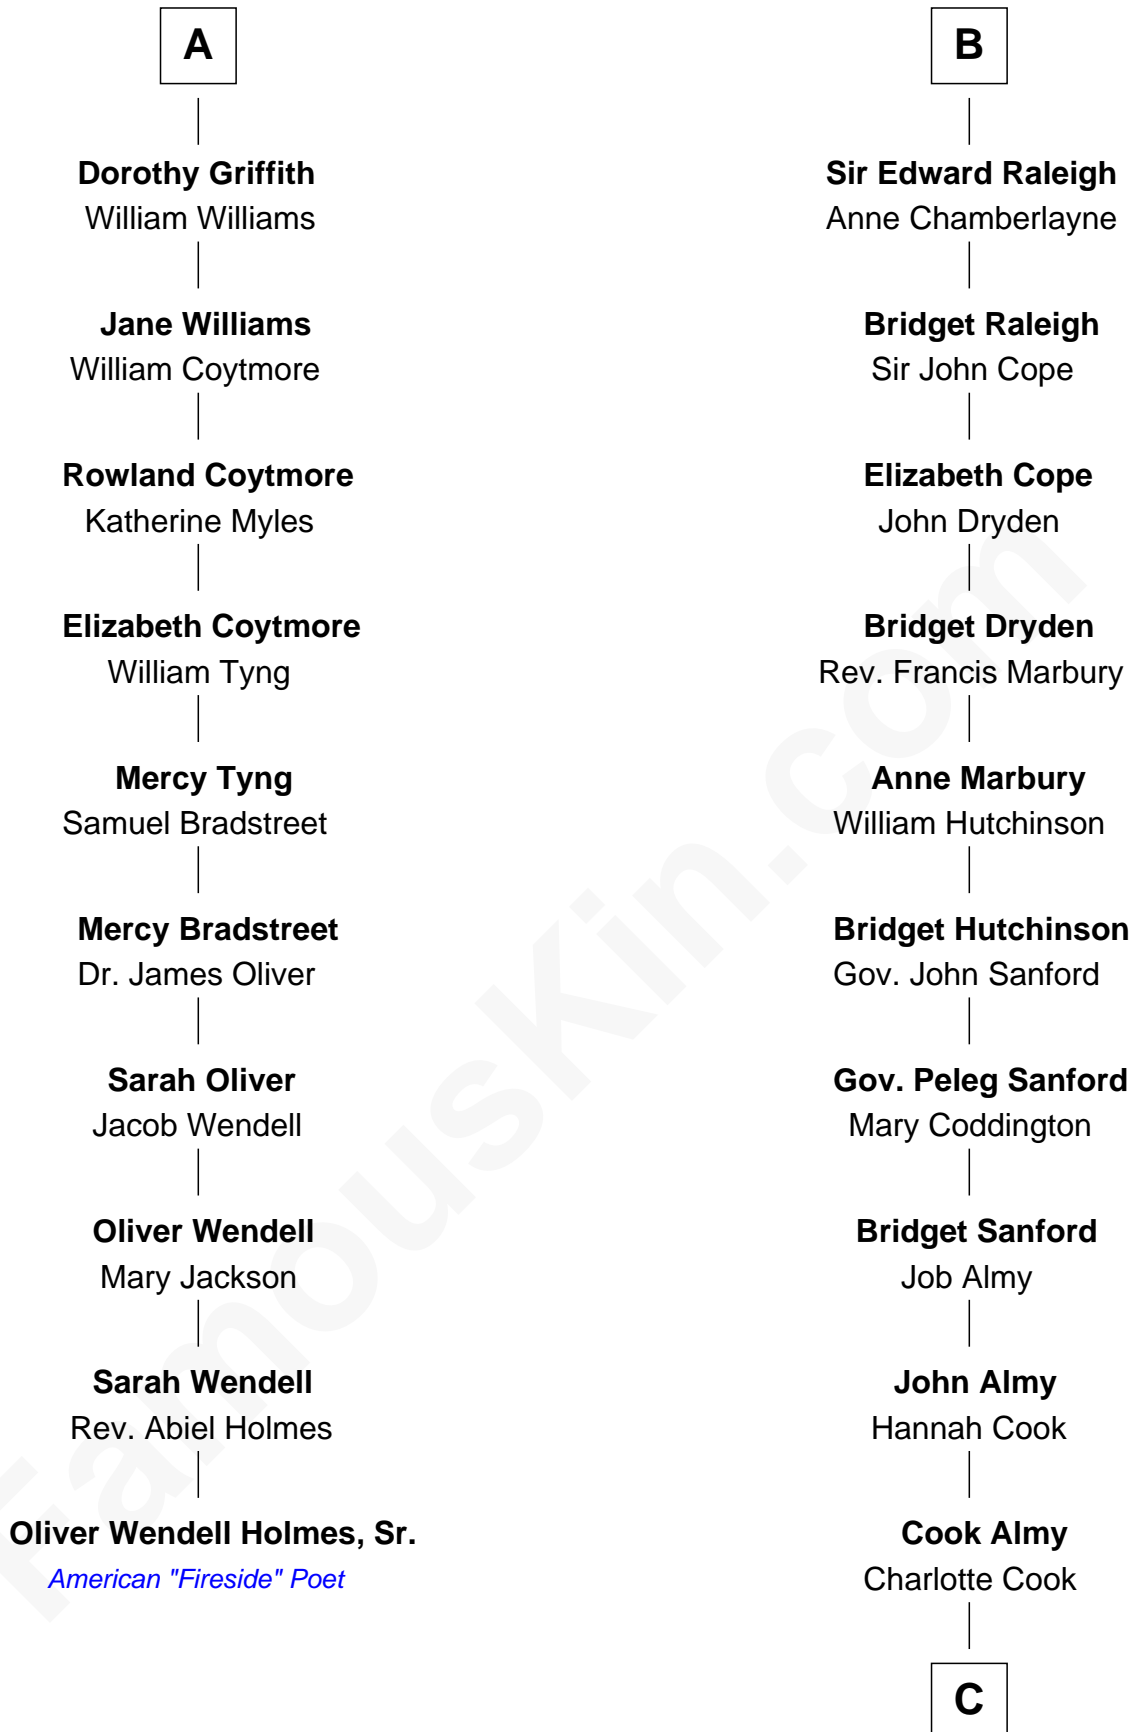

FamousKin.com
Relationship Chart of
Oliver Wendell Holmes, Sr.
American "Fireside" Poet

16th cousin 5 times removed of

Marilyn Monroe
Actress, Model, and Singer

C

Samuel Elam Almy

Susan Bateman

Susan Bateman Almy

Charles Adams Gifford

Frederick Almy Gifford

Elizabeth Easton Tennant

Charles Stanley Gifford

Gladys Pearl Monroe

Marilyn Monroe

Actress, Model, and Singer

FamousKin.com