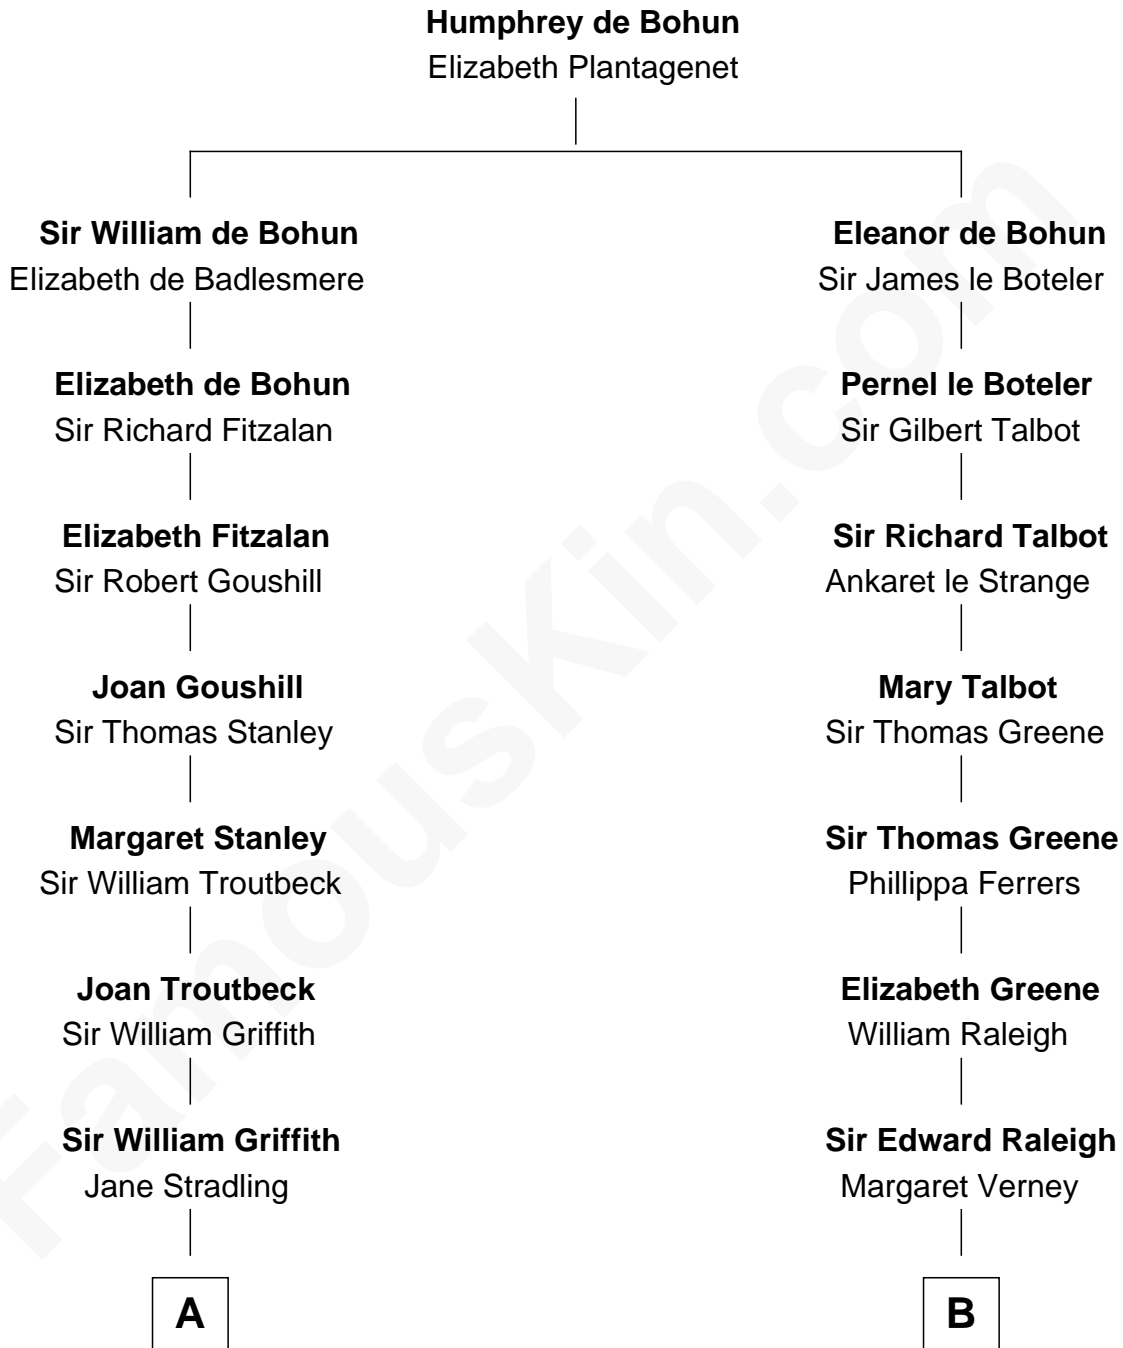

FamousKin.com
Relationship Chart of
Oliver Wendell Holmes, Sr.
American "Fireside" Poet

16th cousin 5 times removed of

Marilyn Monroe
Actress, Model, and Singer

C

Samuel Elam Almy

Susan Bateman

Susan Bateman Almy

Charles Adams Gifford

Frederick Almy Gifford

Elizabeth Easton Tennant

Charles Stanley Gifford

Gladys Pearl Monroe

Marilyn Monroe

Actress, Model, and Singer

FamousKin.com