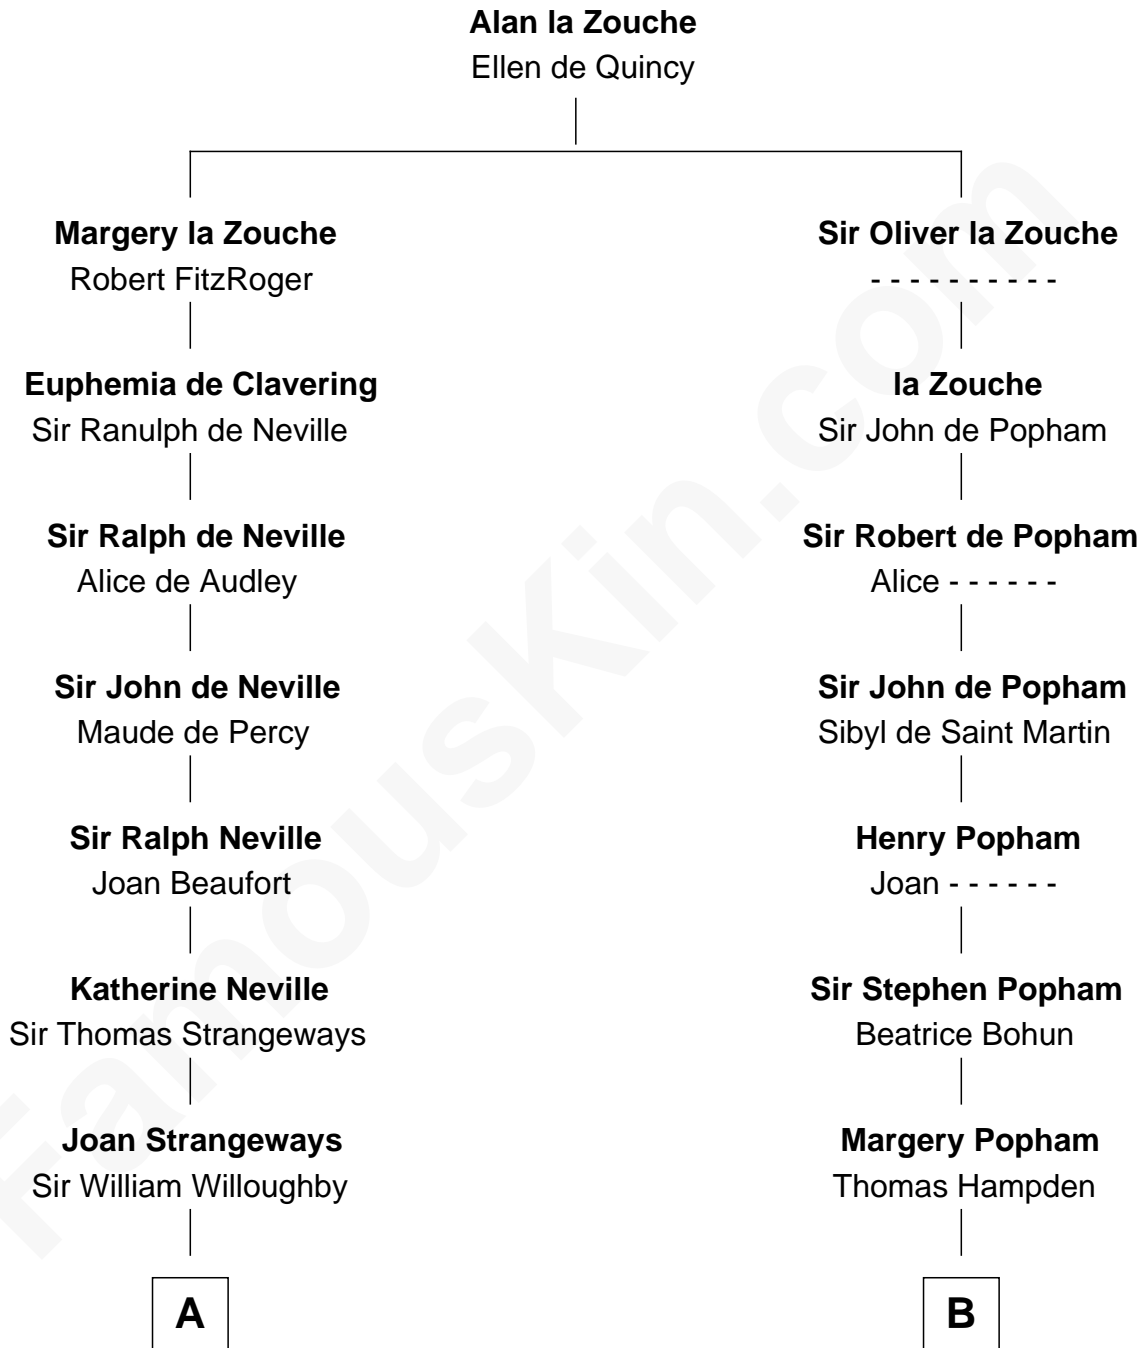

**FamousKin.com**  
**Relationship Chart of**  
**Oliver Wendell Holmes, Sr.**  
*American "Fireside" Poet*

12th cousin 6 times removed of

**Edmund Waller**  
*English Poet and Politician*

**C**

**Sarah Wendell**  
Rev. Abiel Holmes

**Oliver Wendell Holmes, Sr.**  
*American "Fireside" Poet*

FamousKin.com