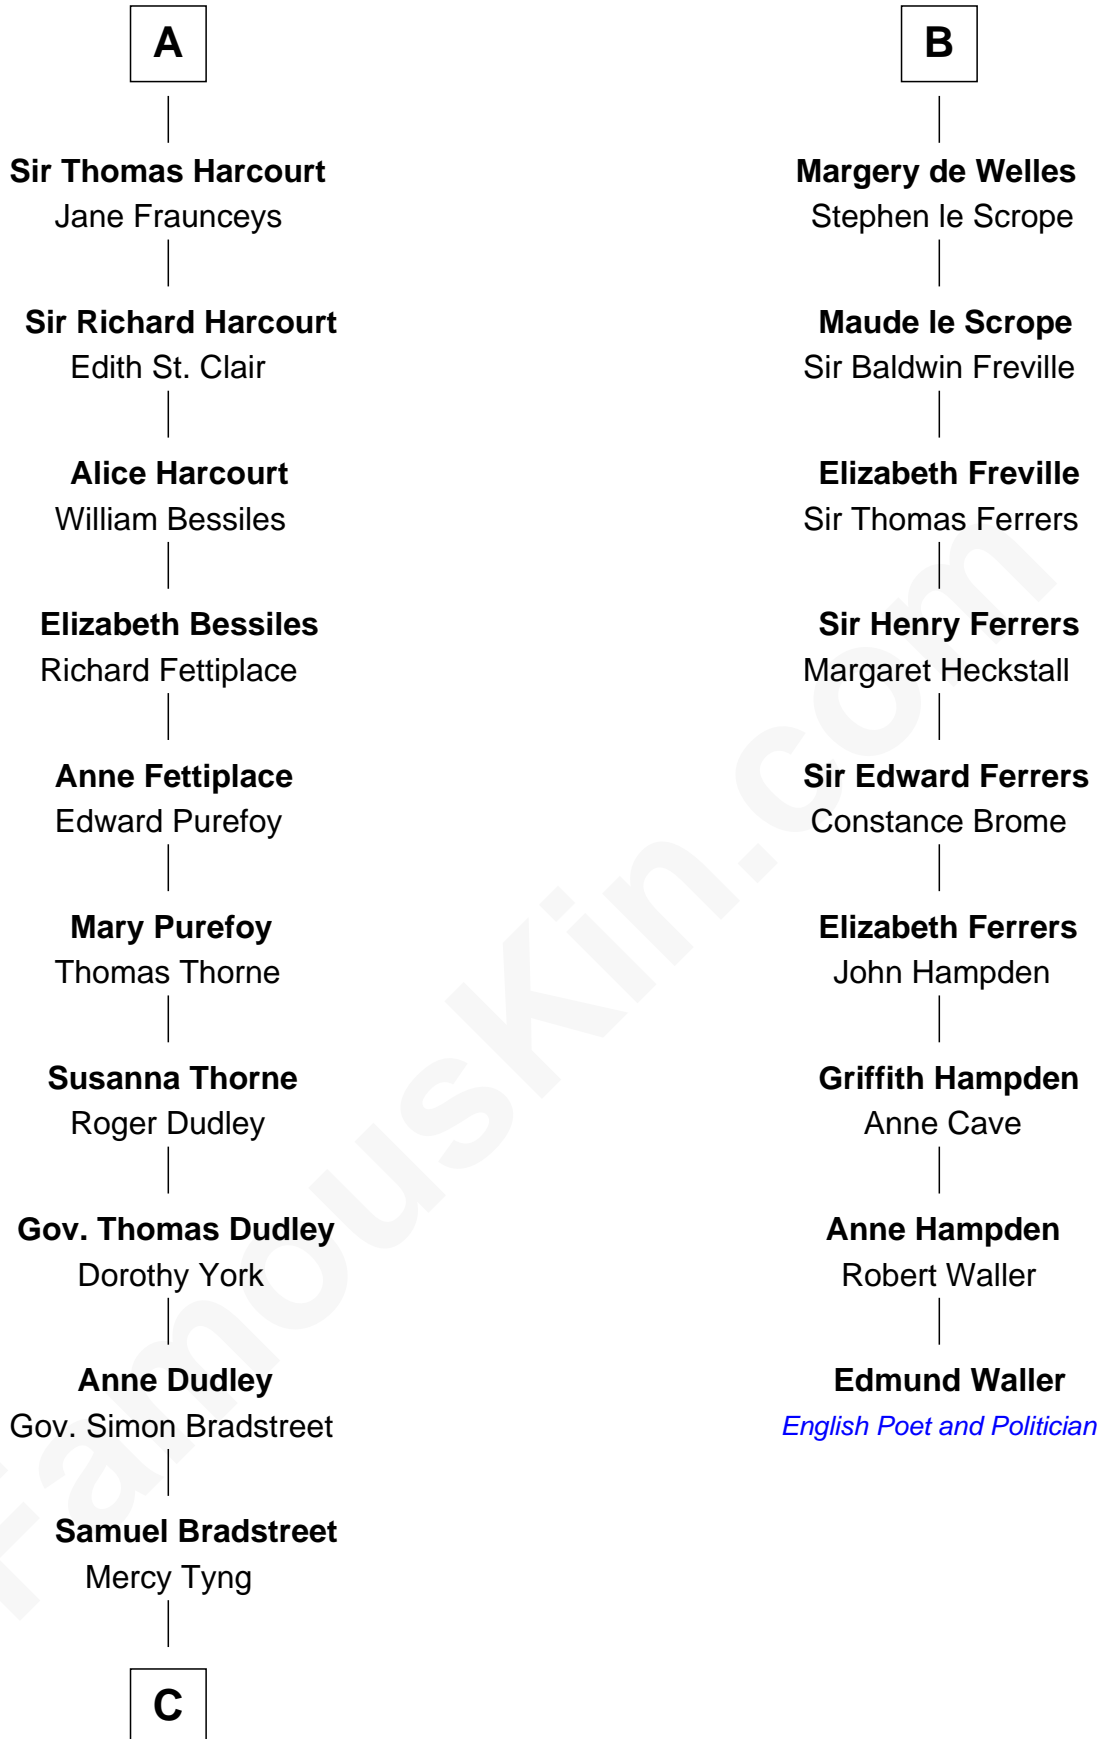

FamousKin.com
Relationship Chart of
Oliver Wendell Holmes, Sr.
American "Fireside" Poet

15th cousin 6 times removed of

Edmund Waller
English Poet and Politician

C

—
Mercy Bradstreet

Dr. James Oliver

—
Sarah Oliver