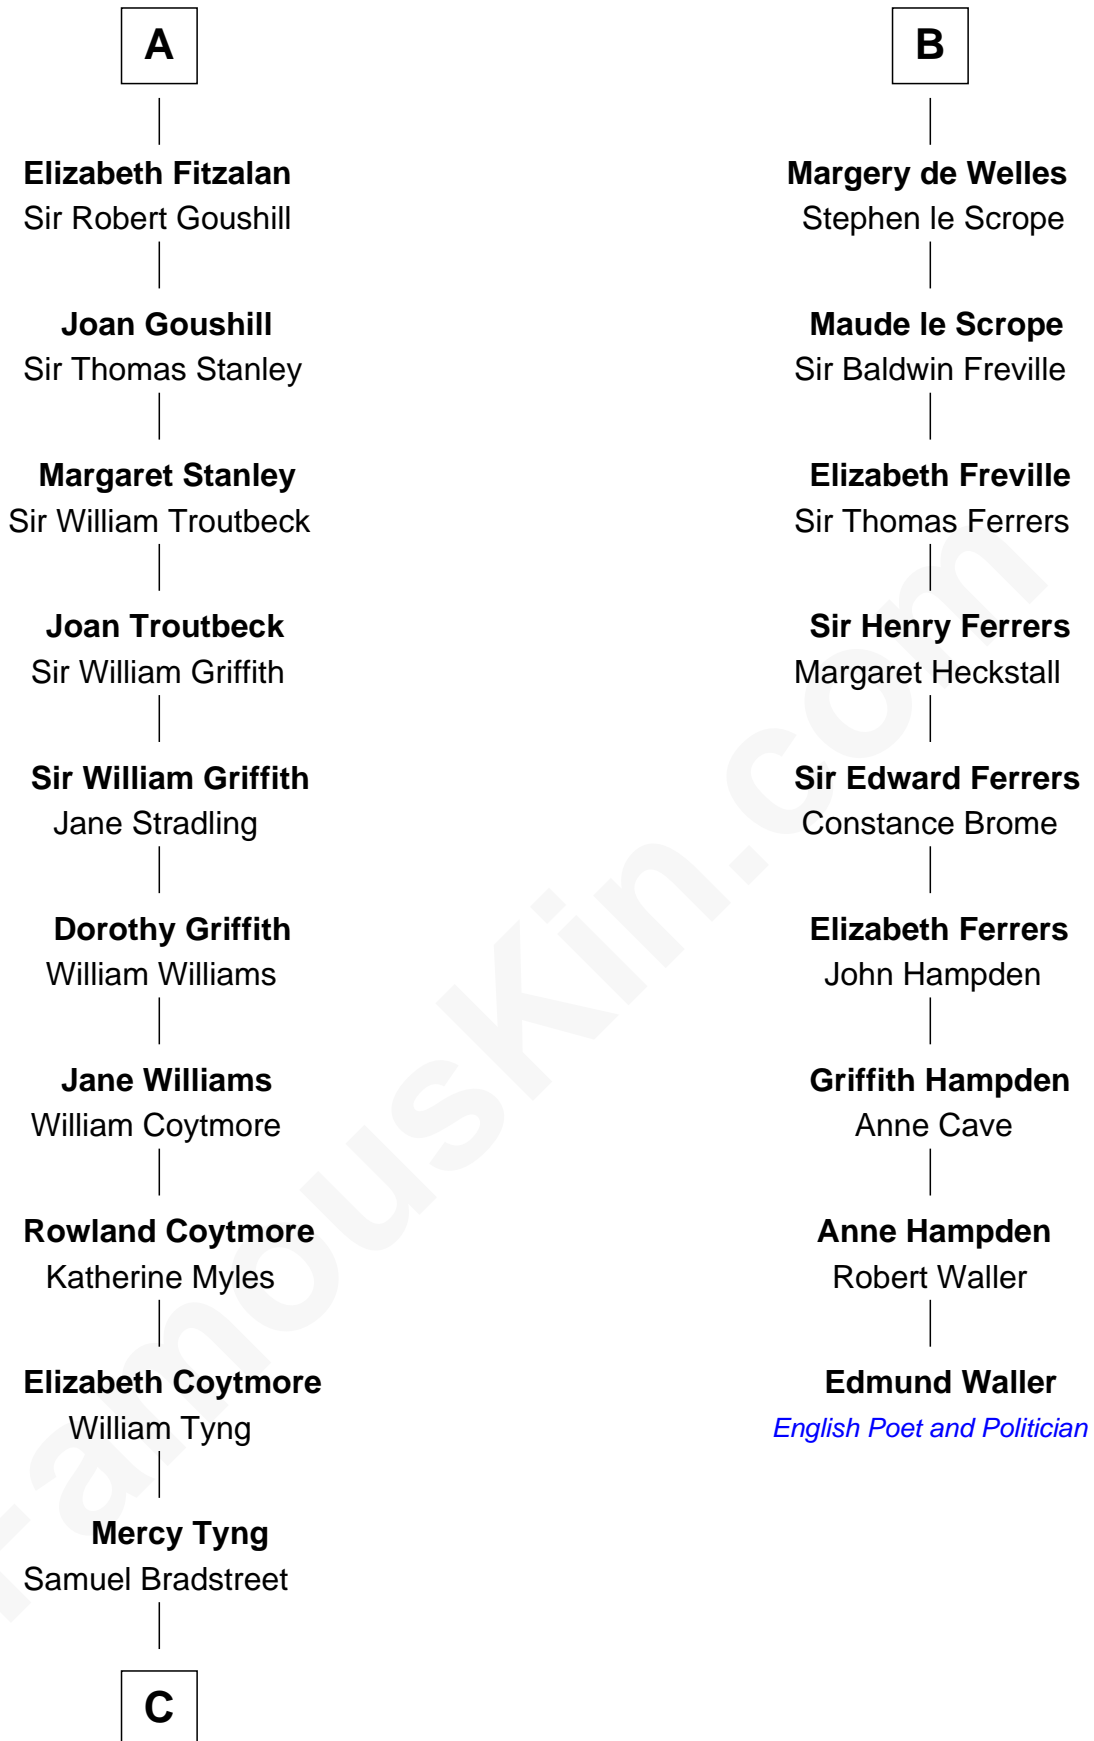

FamousKin.com
Relationship Chart of
Oliver Wendell Holmes, Sr.
American "Fireside" Poet

15th cousin 6 times removed of

Edmund Waller
English Poet and Politician

Robert de Bermingham

C

—
Mercy Bradstreet

Dr. James Oliver