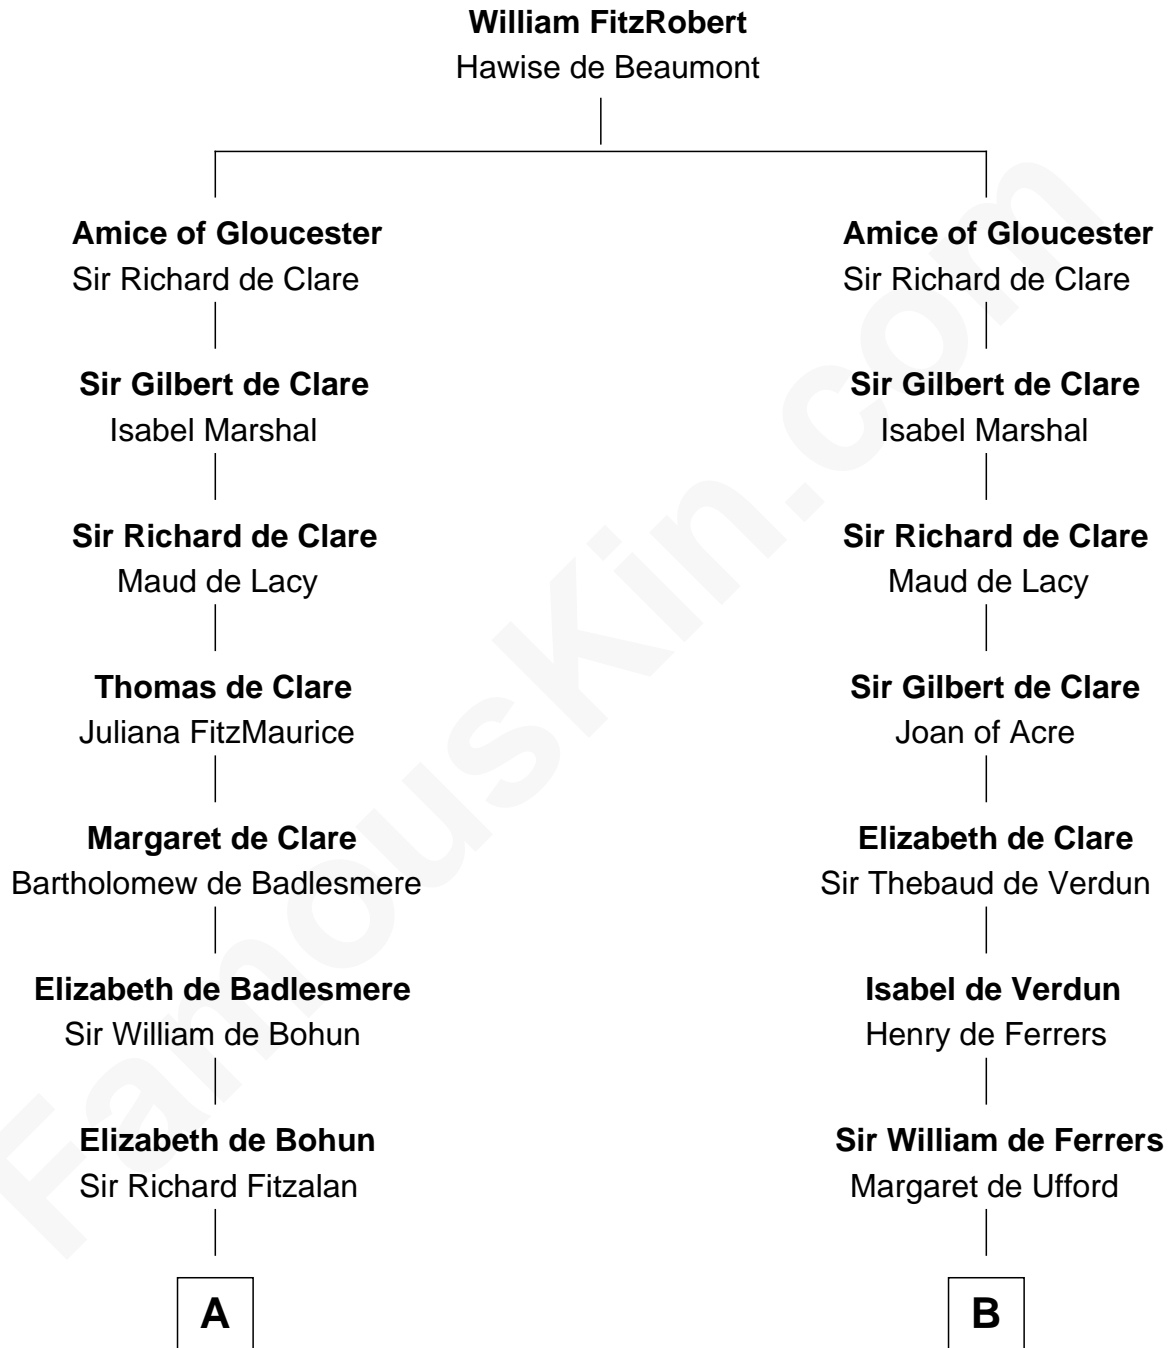

FamousKin.com
Relationship Chart of
Oliver Wendell Holmes, Sr.
American "Fireside" Poet

15th cousin 6 times removed of

Edmund Waller
English Poet and Politician

C

—
Mercy Bradstreet

Dr. James Oliver

—
Sarah Oliver

Jacob Wendell

—
Oliver Wendell

Mary Jackson

—
Sarah Wendell

Rev. Abiel Holmes

—
Oliver Wendell Holmes, Sr.

American "Fireside" Poet