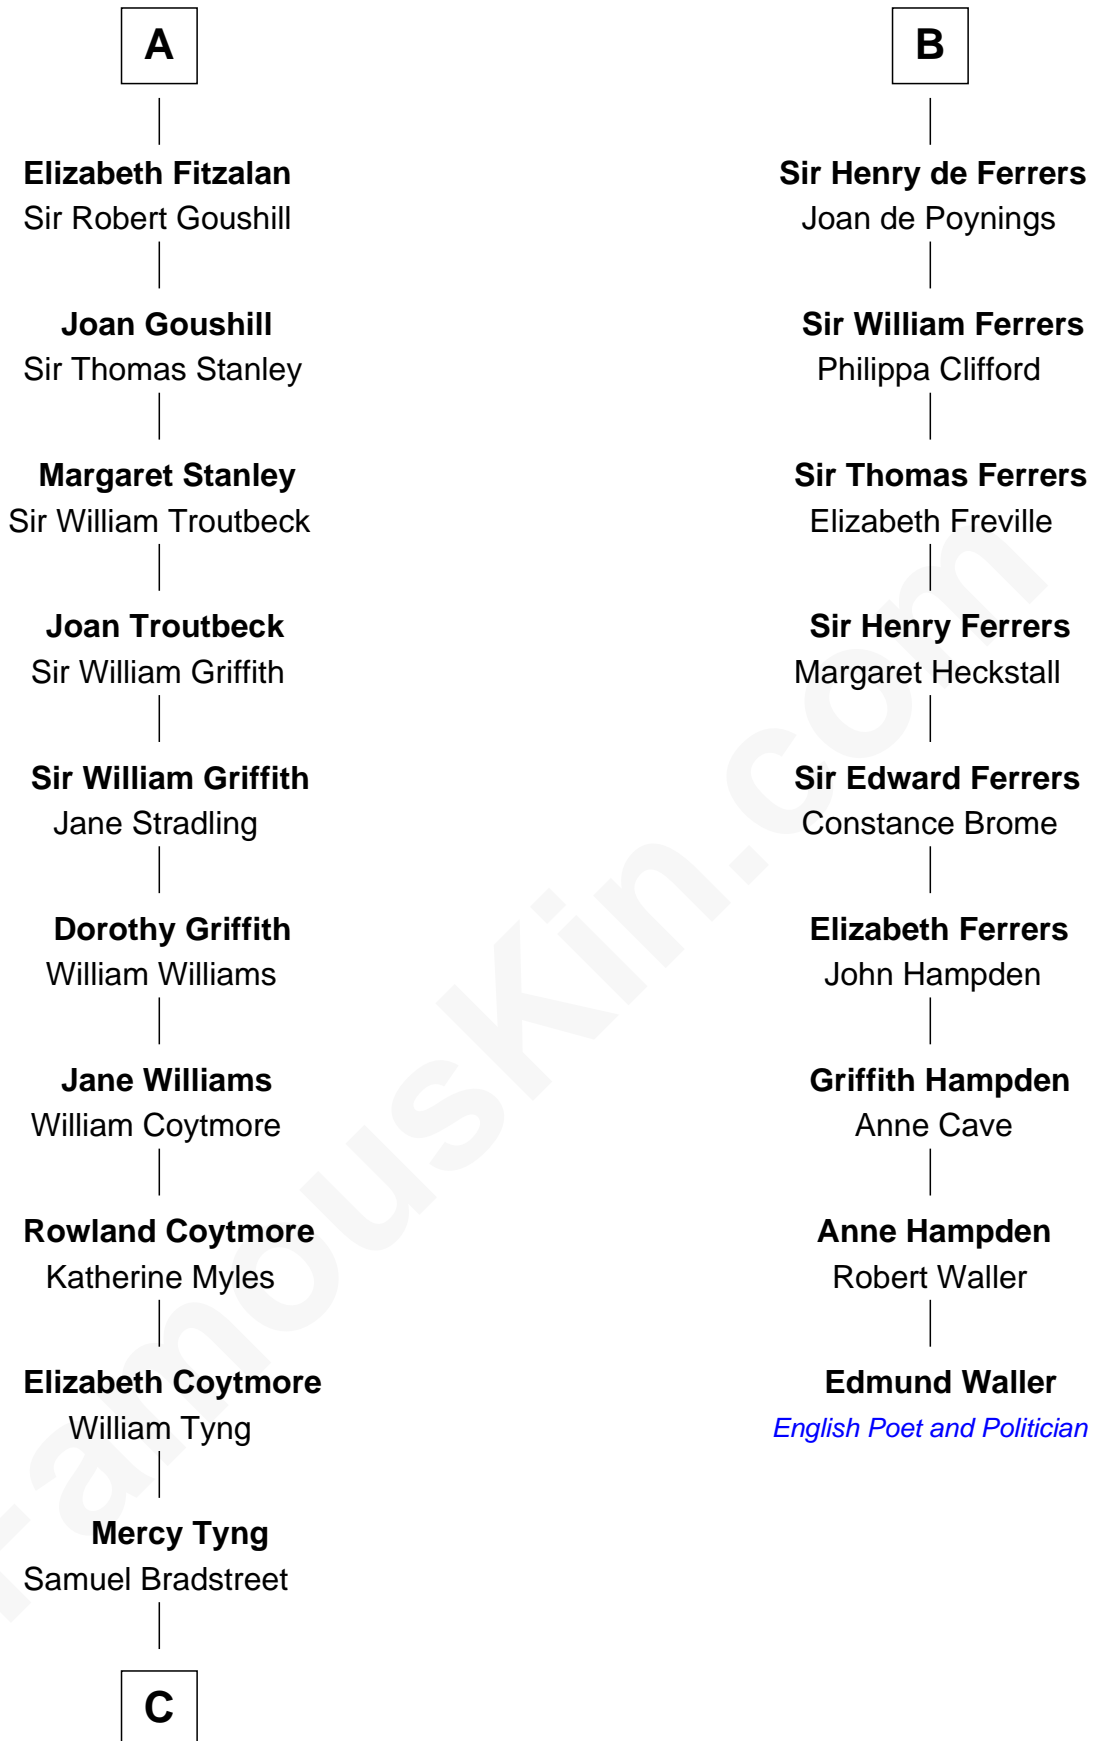

FamousKin.com
Relationship Chart of
Oliver Wendell Holmes, Sr.
American "Fireside" Poet

15th cousin 6 times removed of

Edmund Waller
English Poet and Politician

C

—
Mercy Bradstreet

Dr. James Oliver

—
Sarah Oliver