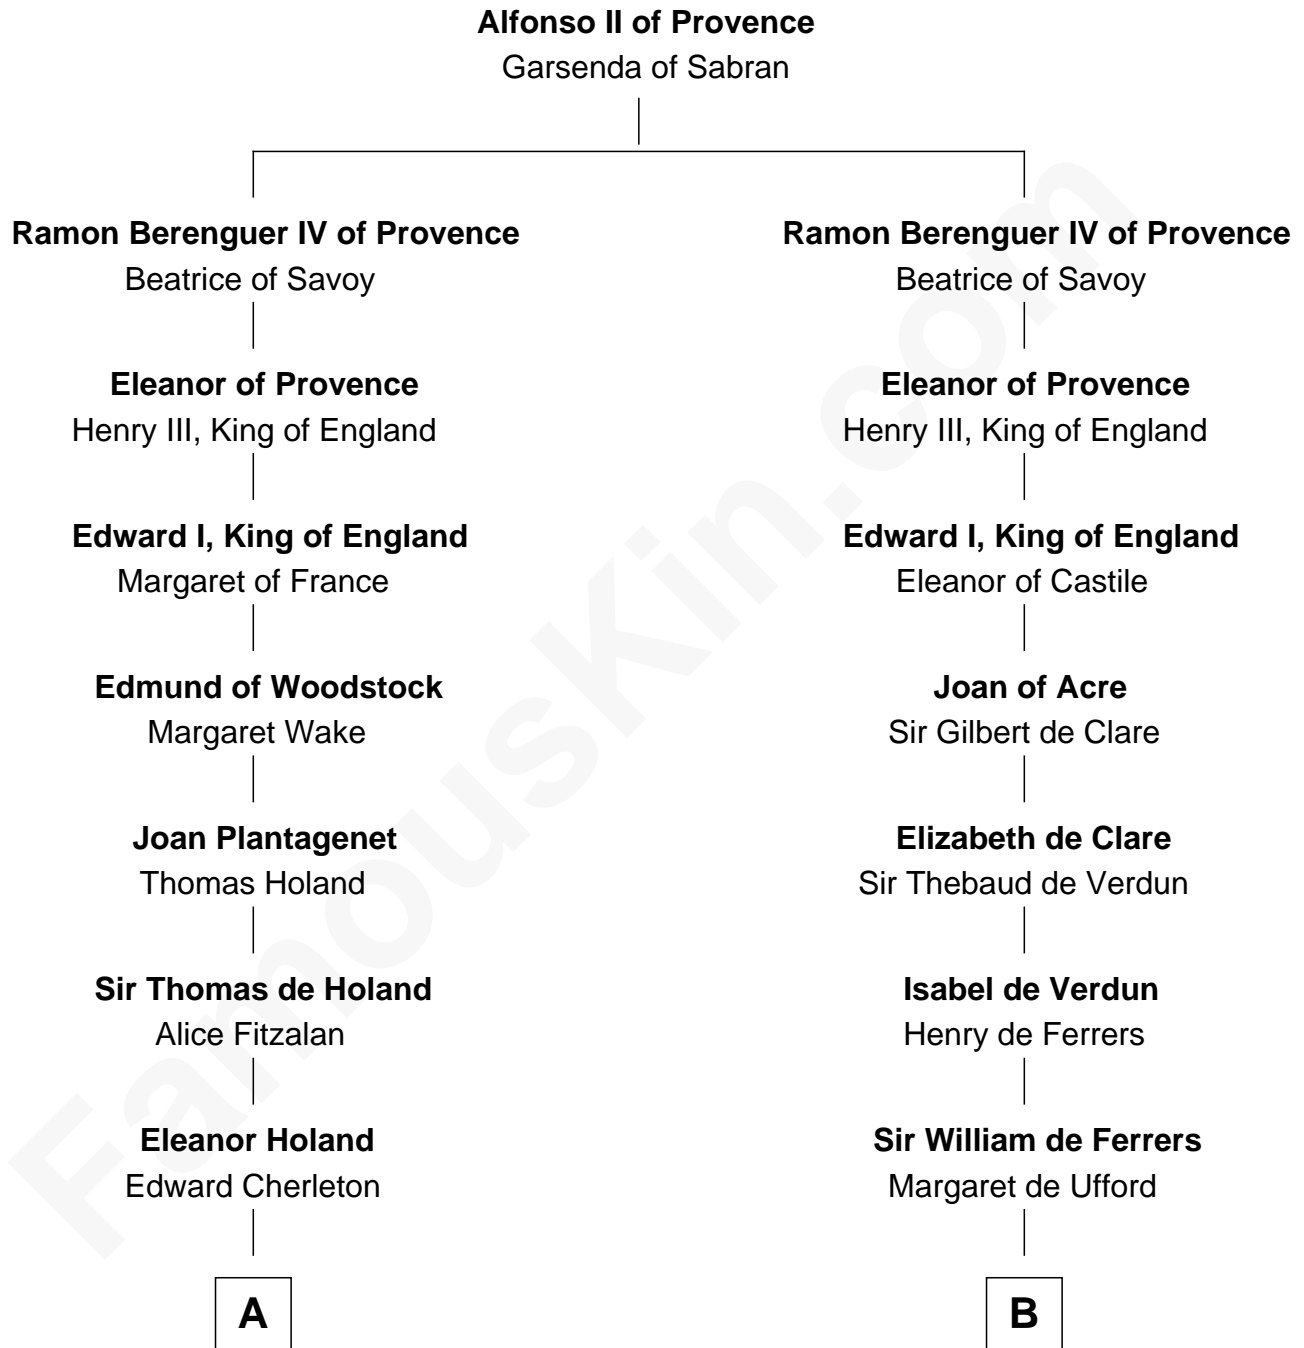

FamousKin.com
Relationship Chart of
Oliver Wendell Holmes, Sr.
American "Fireside" Poet

15th cousin 5 times removed of

Edmund Waller
English Poet and Politician

C

—
Sarah Oliver
Jacob Wendell

—
Oliver Wendell
Mary Jackson

—
Sarah Wendell
Rev. Abiel Holmes

—
Oliver Wendell Holmes, Sr.
American "Fireside" Poet

FamousKin.com