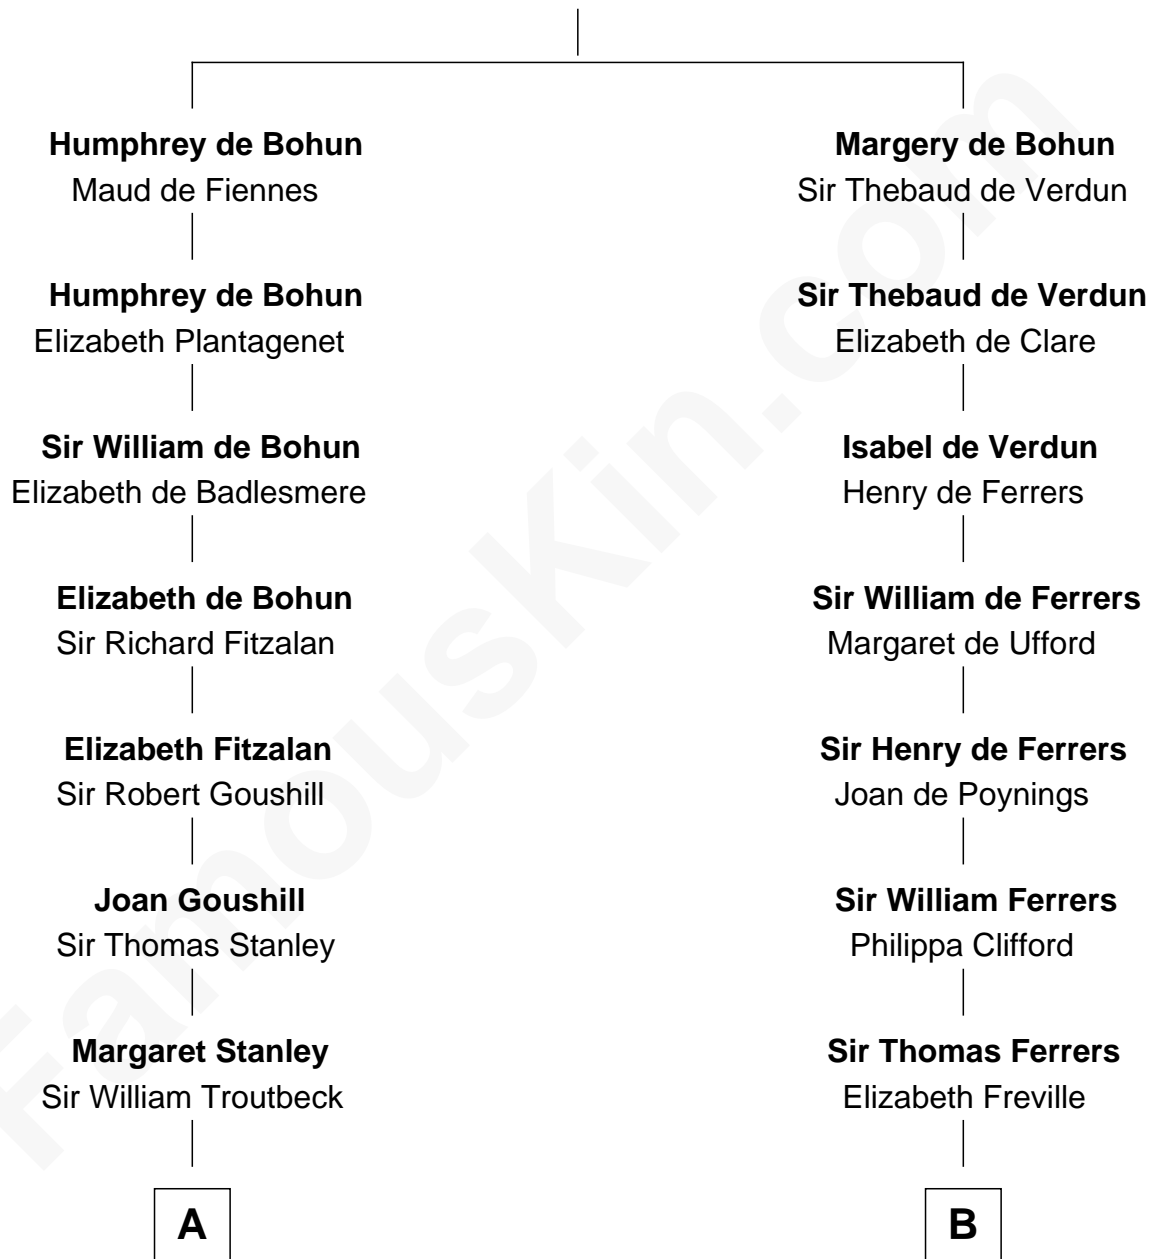

FamousKin.com
Relationship Chart of
Oliver Wendell Holmes, Sr.
American "Fireside" Poet

12th cousin 6 times removed of

Edmund Waller
English Poet and Politician

Sir Humphrey de Bohun
 Eleanor de Braiose

C

Sarah Wendell
Rev. Abiel Holmes

Oliver Wendell Holmes, Sr.
American "Fireside" Poet

FamousKin.com