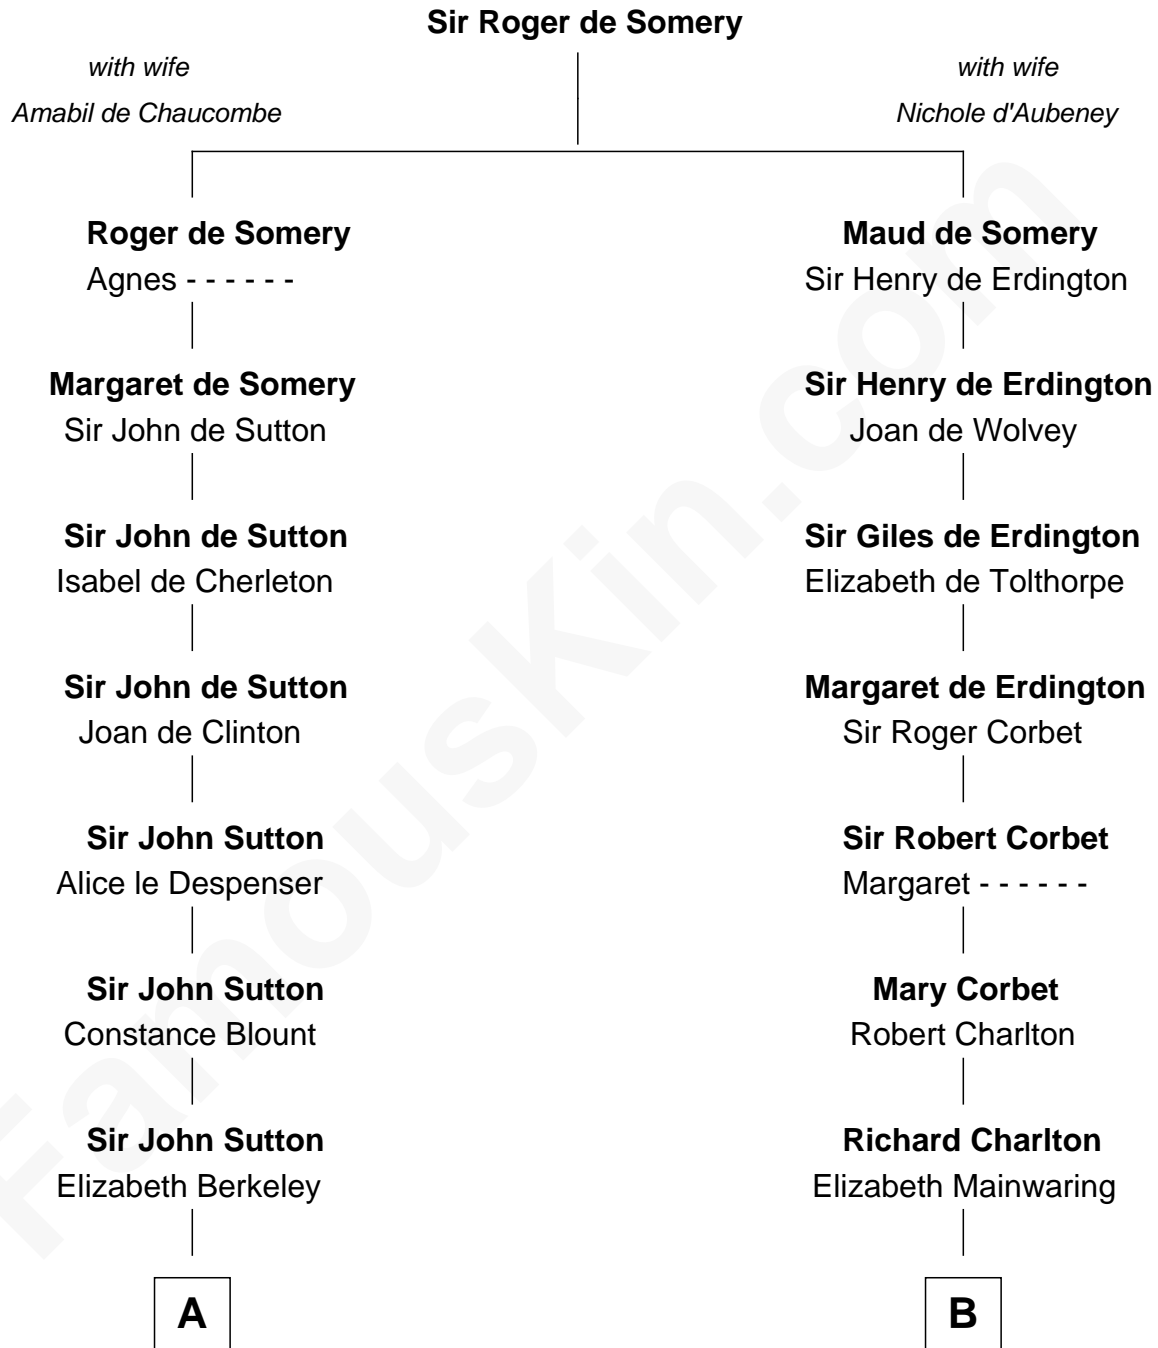

FamousKin.com
Relationship Chart of
Oliver Wendell Holmes, Sr.
American "Fireside" Poet

17th cousin 2 times removed of

Ralph Waldo Emerson
American Poet

C

—
Oliver Wendell

Mary Jackson

—
Sarah Wendell

Rev. Abiel Holmes

—
Oliver Wendell Holmes, Sr.

American "Fireside" Poet

FamousKin.com