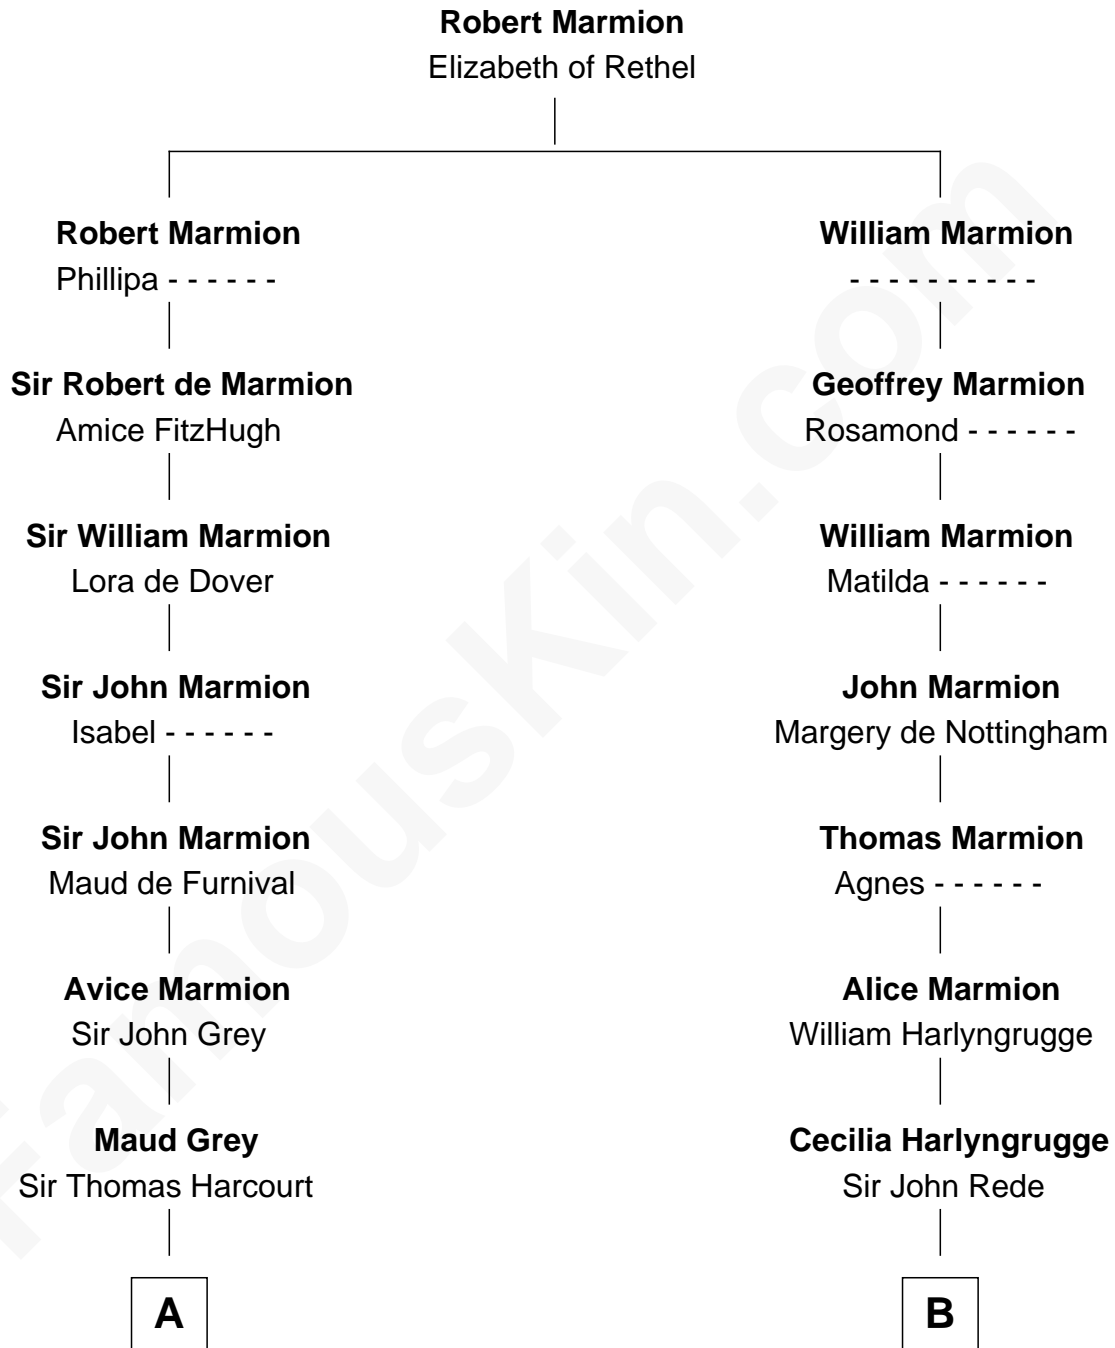

FamousKin.com

Relationship Chart of Oliver Wendell Holmes, Sr.

American "Fireside" Poet

21st cousin of

Ralph Waldo Emerson

American Poet

C

Mercy Bradstreet