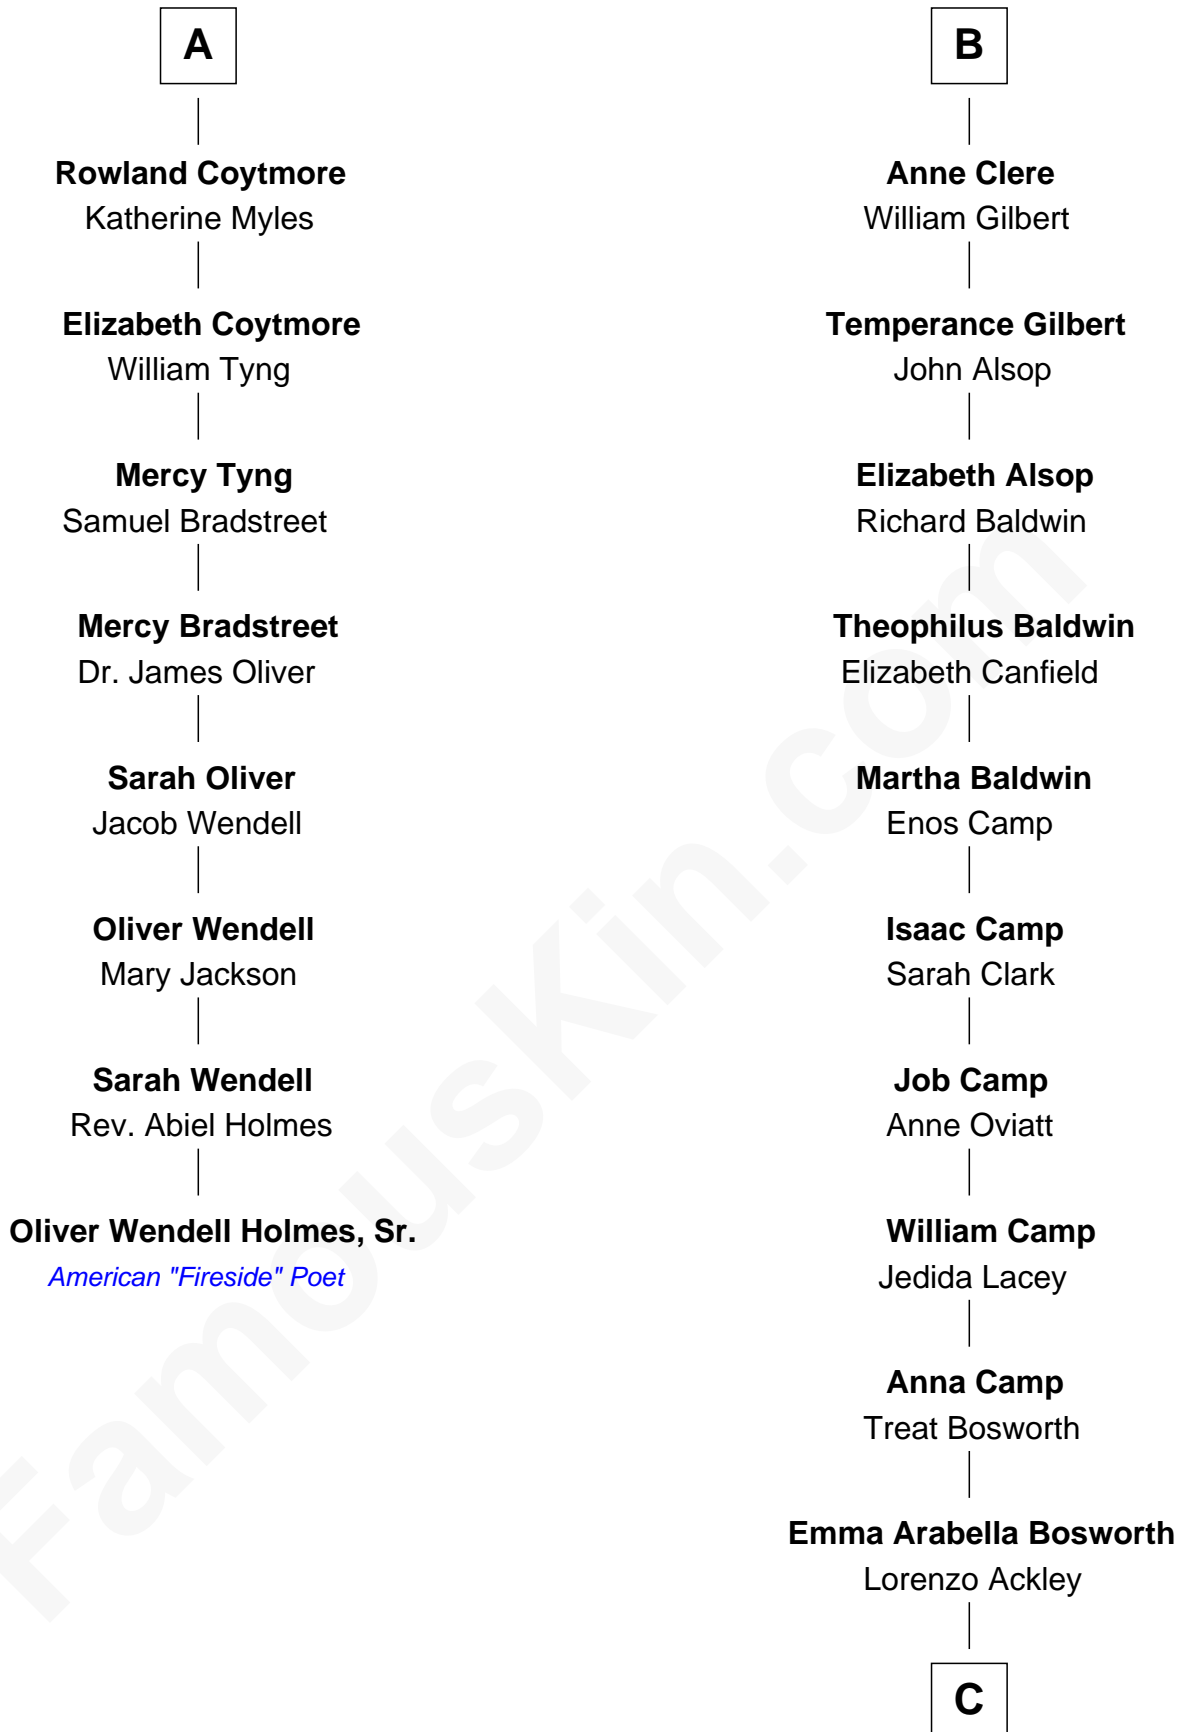

FamousKin.com
Relationship Chart of
Oliver Wendell Holmes, Sr.
American "Fireside" Poet

14th cousin 7 times removed of
Sydney Biddle Barrows
Mayflower Madam

Sir Richard Fitzalan
 Elizabeth de Bohun

C

Helen Eva Ackley
William Gildersleeve Parke

Elizabeth Parke
Percy Ballantine

John Boyd Ballantine
Anne L. Crawford

Jeannette Ballantine
Donald Byers Barrows

Sydney Biddle Barrows
Mayflower Madam