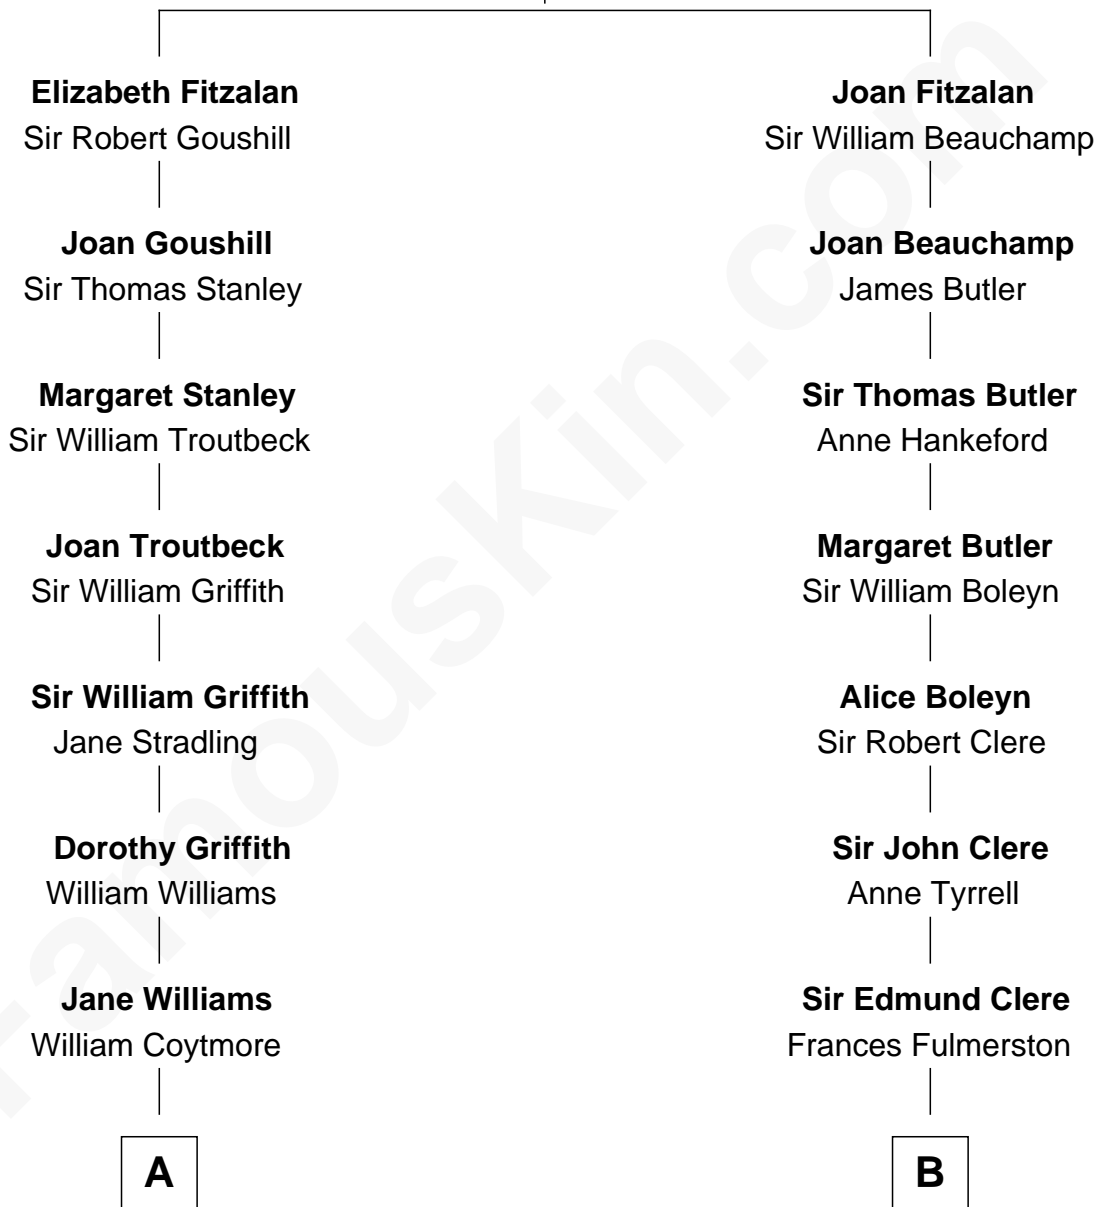

FamousKin.com
Relationship Chart of
Oliver Wendell Holmes, Sr.
American "Fireside" Poet

14th cousin 7 times removed of
Sydney Biddle Barrows
Mayflower Madam

Sir Richard Fitzalan
 Elizabeth de Bohun

C

Helen Eva Ackley
William Gildersleeve Parke

Elizabeth Parke
Percy Ballantine

John Boyd Ballantine
Anne L. Crawford

Jeannette Ballantine
Donald Byers Barrows

Sydney Biddle Barrows
Mayflower Madam