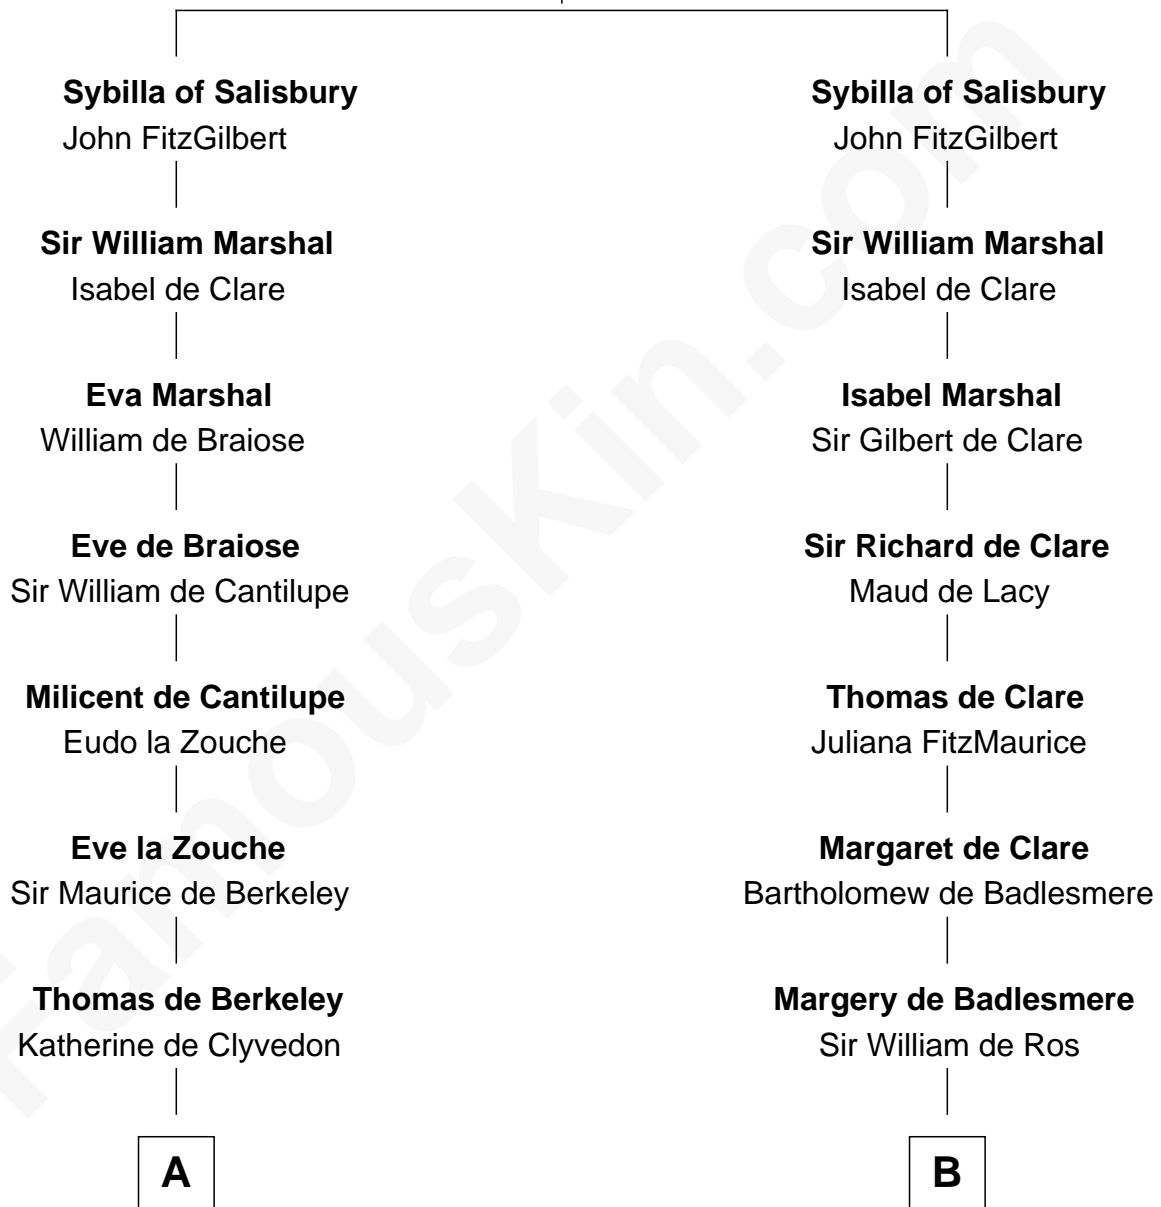

FamousKin.com
Relationship Chart of
Oliver Wendell Holmes, Sr.
American "Fireside" Poet

20th cousin 1 time removed of

Robert Treat Paine
Signer of the Declaration of Independence

Walter of Salisbury

C

Mercy Bradstreet

Dr. James Oliver

Sarah Oliver

Jacob Wendell

Oliver Wendell

Mary Jackson

Sarah Wendell

Rev. Abiel Holmes

Oliver Wendell Holmes, Sr.