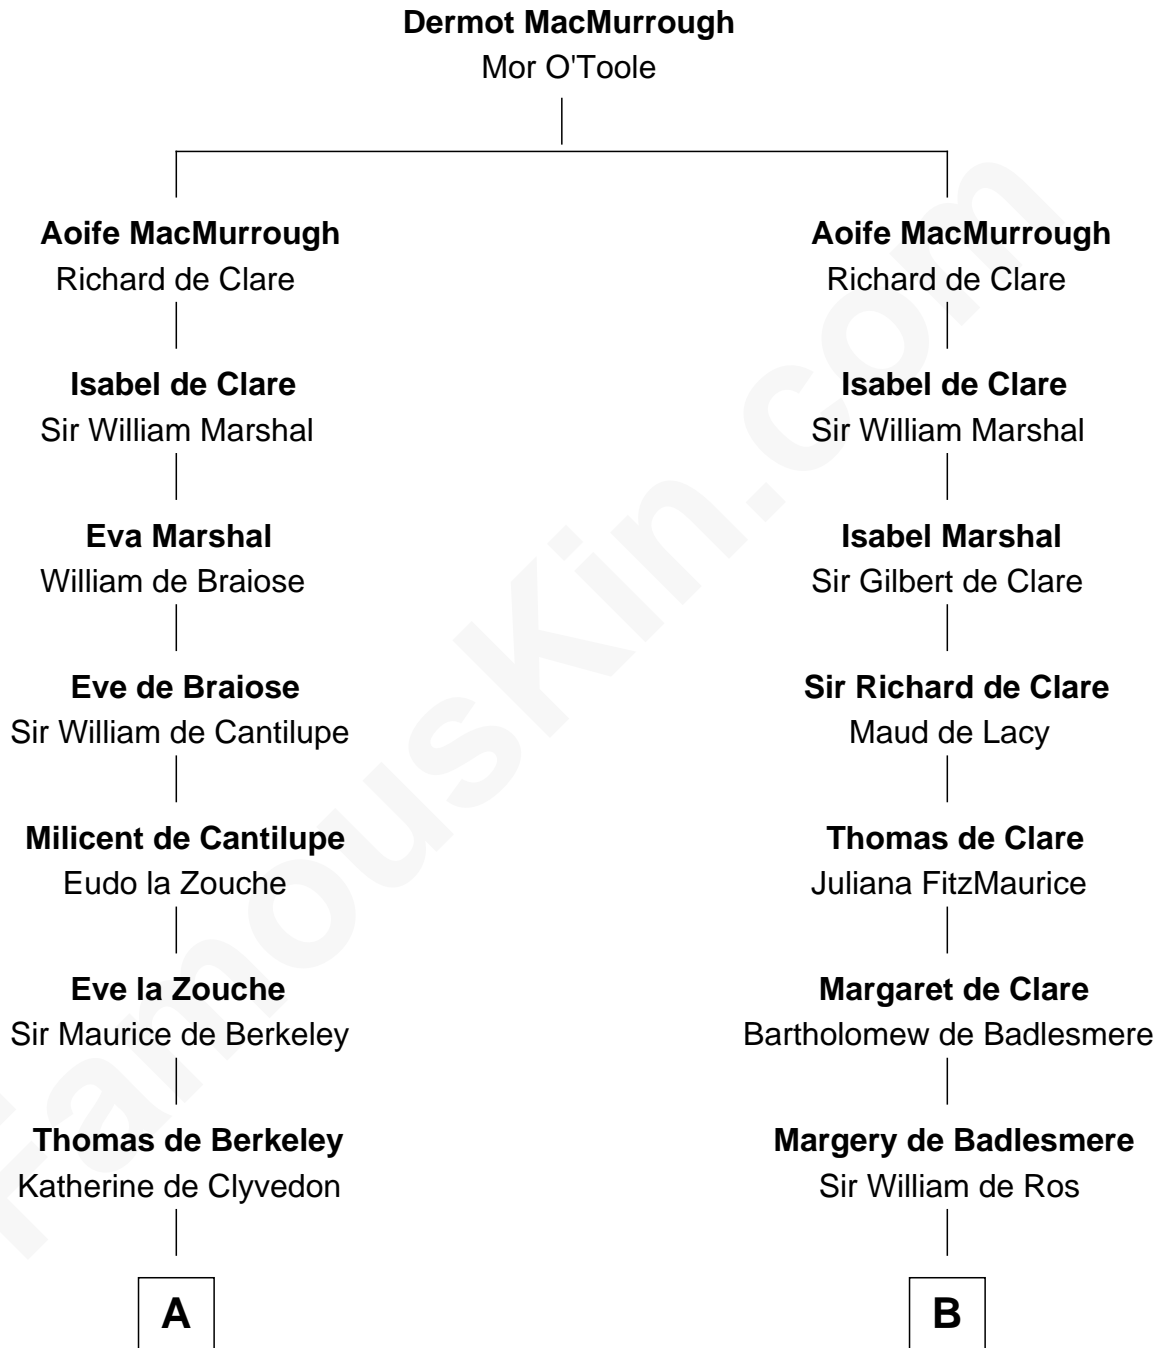

FamousKin.com
Relationship Chart of
Oliver Wendell Holmes, Sr.
American "Fireside" Poet

20th cousin 1 time removed of

Robert Treat Paine
Signer of the Declaration of Independence

C

Mercy Bradstreet

Dr. James Oliver

Sarah Oliver

Jacob Wendell

Oliver Wendell

Mary Jackson

Sarah Wendell

Rev. Abiel Holmes

Oliver Wendell Holmes, Sr.

American "Fireside" Poet

D

Abigail Sherman

Rev. Samuel Willard

Abigail Willard

Rev. Samuel Treat

Eunice Treat

Thomas Paine

Robert Treat Paine