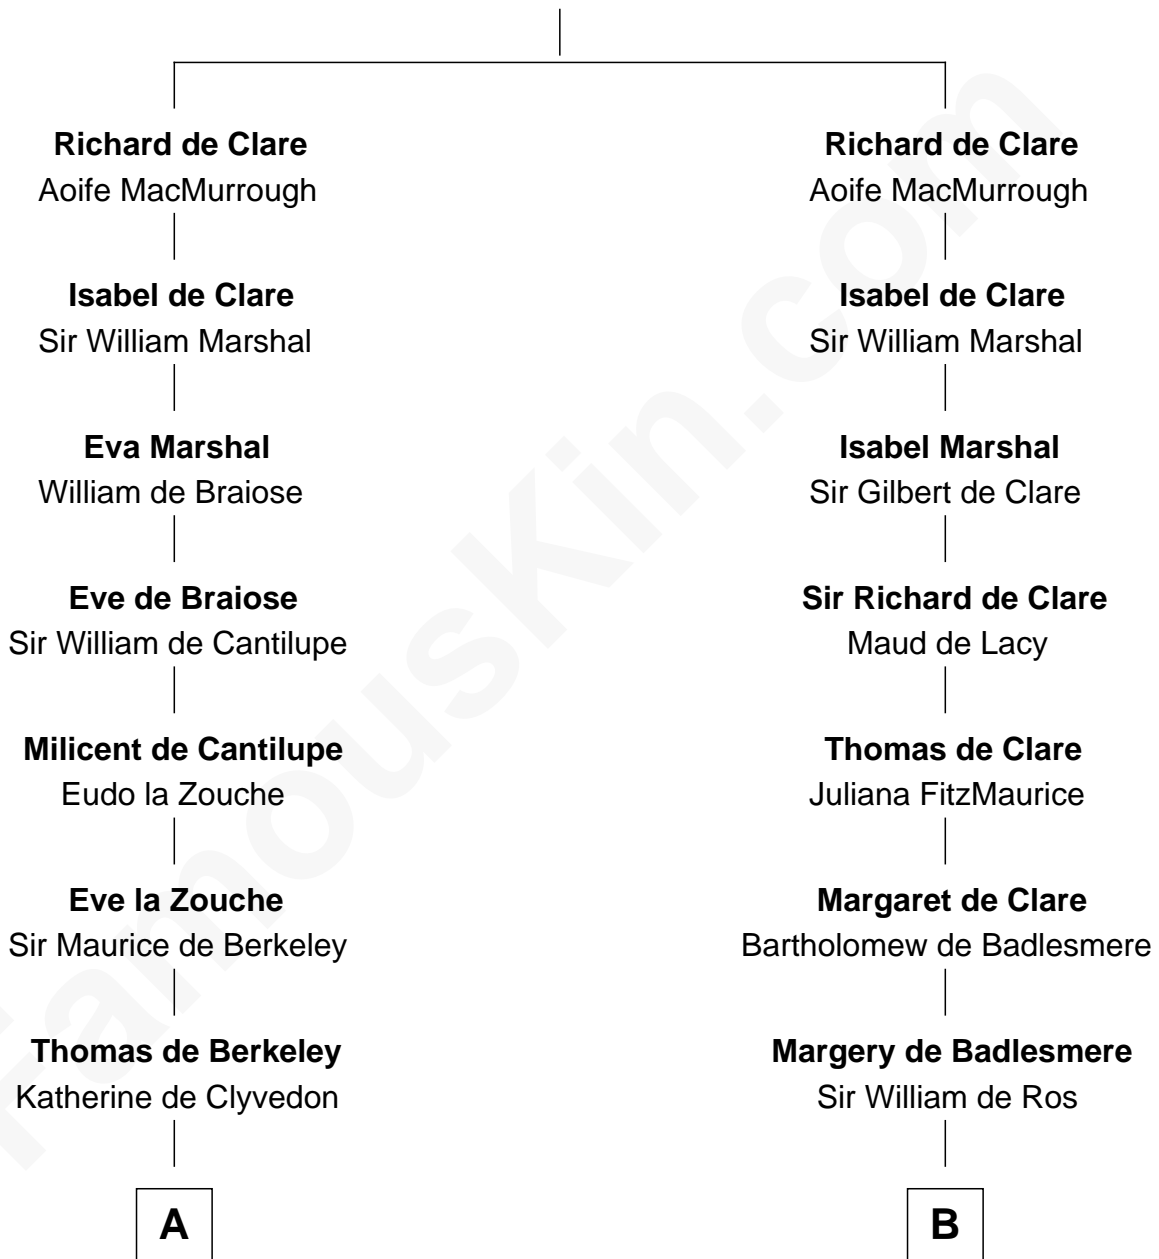

**FamousKin.com**  
**Relationship Chart of**  
**Oliver Wendell Holmes, Sr.**  
*American "Fireside" Poet*

**20th cousin 1 time removed of**  
**Robert Treat Paine**  
*Signer of the Declaration of Independence*

**Gilbert Fitzgilbert de Clare**  
 Isabel de Beaumont

**C**

**Mercy Bradstreet**

Dr. James Oliver

**Sarah Oliver**

Jacob Wendell

**Oliver Wendell**

Mary Jackson