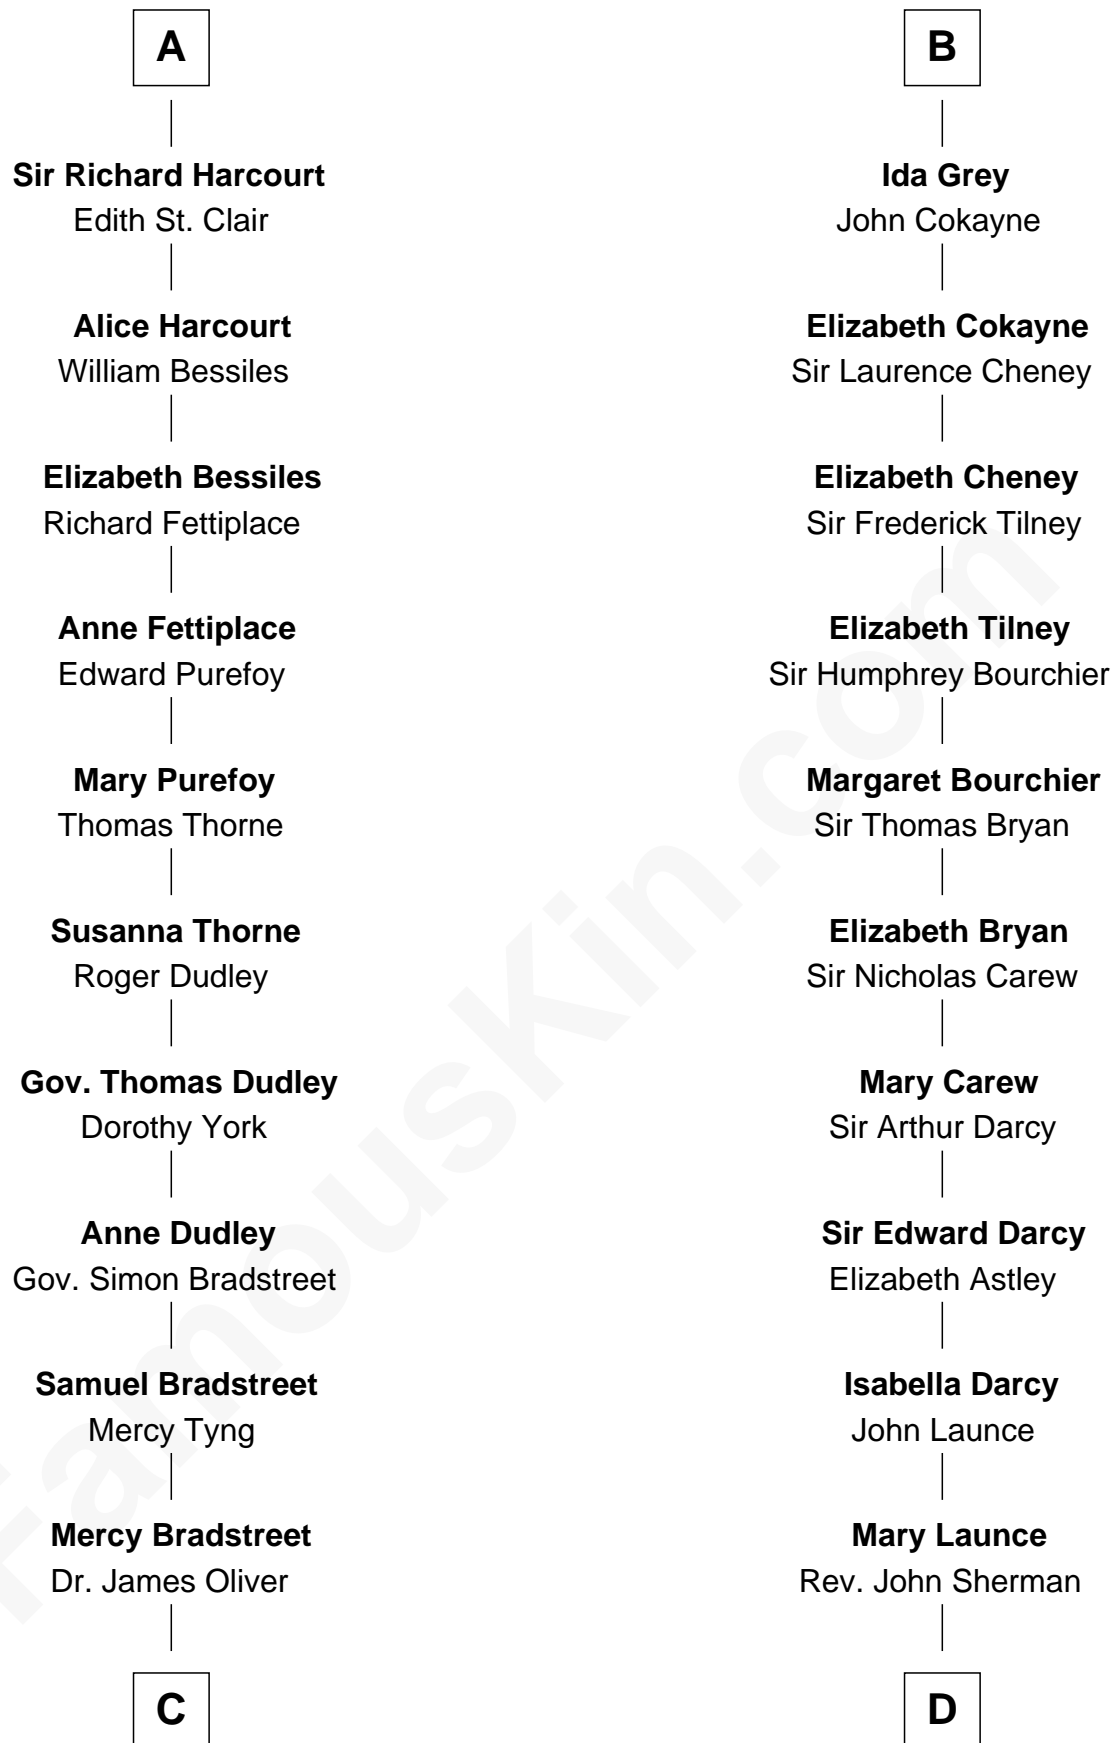

FamousKin.com
Relationship Chart of
Oliver Wendell Holmes, Sr.
American "Fireside" Poet

20th cousin of
Robert Treat Paine
Signer of the Declaration of Independence

C

Sarah Oliver
Jacob Wendell

Oliver Wendell
Mary Jackson

Sarah Wendell
Rev. Abiel Holmes

Oliver Wendell Holmes, Sr.
American "Fireside" Poet

D

Abigail Sherman
Rev. Samuel Willard

Abigail Willard
Rev. Samuel Treat

Eunice Treat
Thomas Paine

Robert Treat Paine
Signer of Declaration of Independence