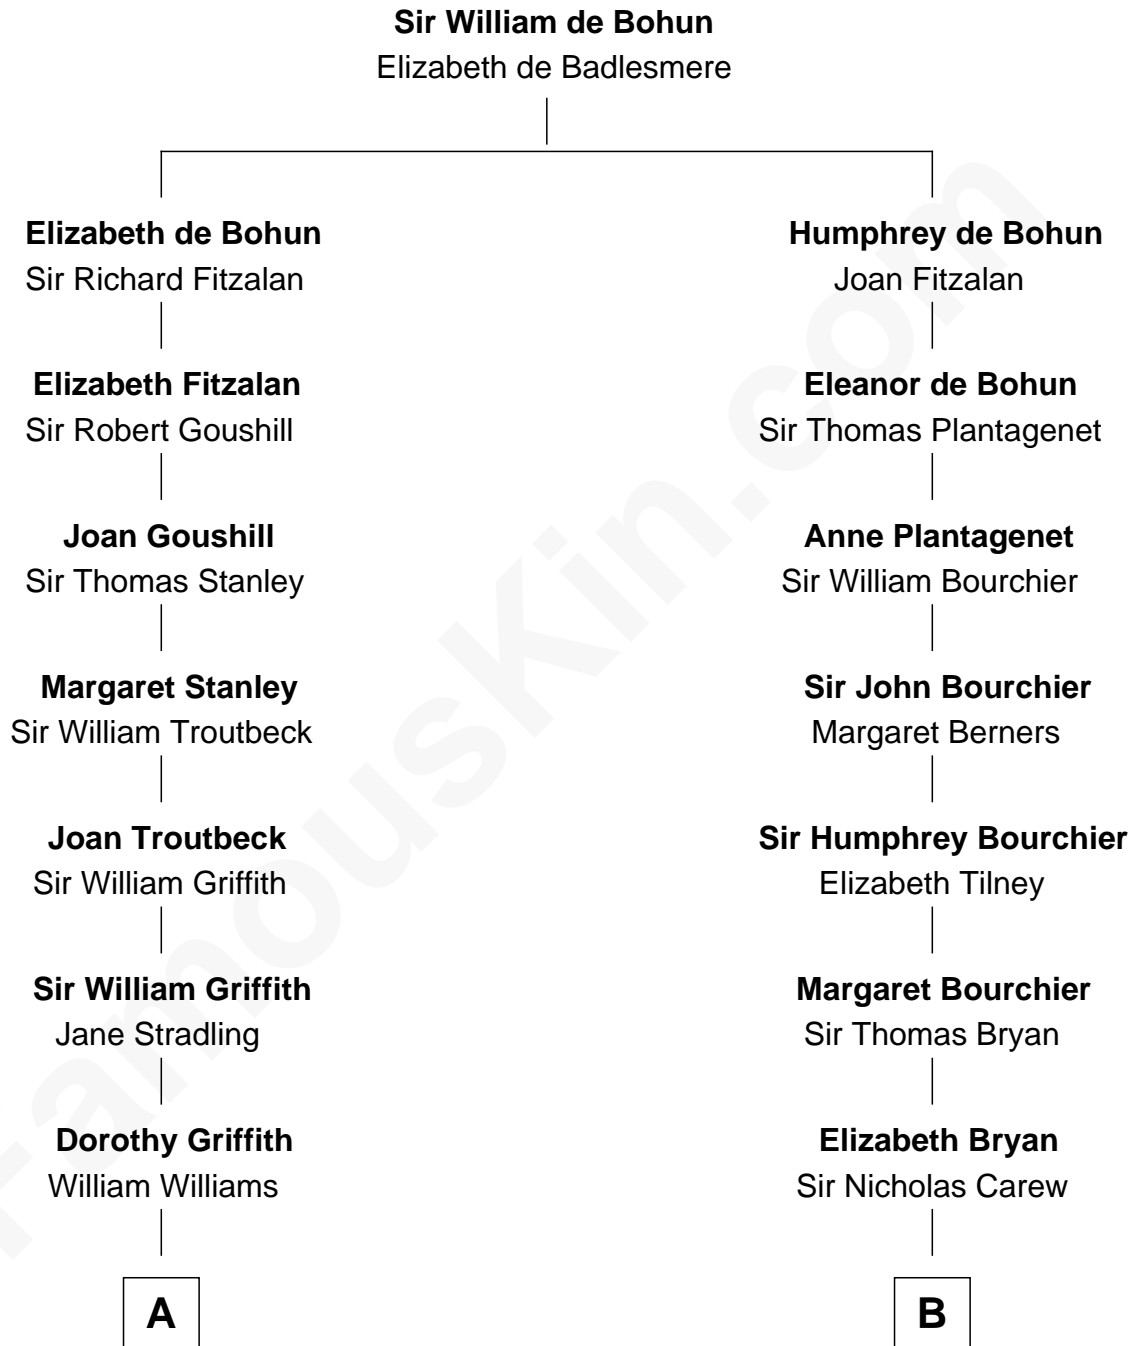

# FamousKin.com

## Relationship Chart of Oliver Wendell Holmes, Sr.

American "Fireside" Poet

14th cousin 1 time removed of

**Robert Treat Paine**

Signer of the Declaration of Independence

**A**

**Jane Williams**  
William Coytmore

**Rowland Coytmore**  
Katherine Myles

**Elizabeth Coytmore**  
William Tyng

**Mercy Tyng**  
Samuel Bradstreet

**Mercy Bradstreet**  
Dr. James Oliver

**Sarah Oliver**  
Jacob Wendell

**Oliver Wendell**  
Mary Jackson