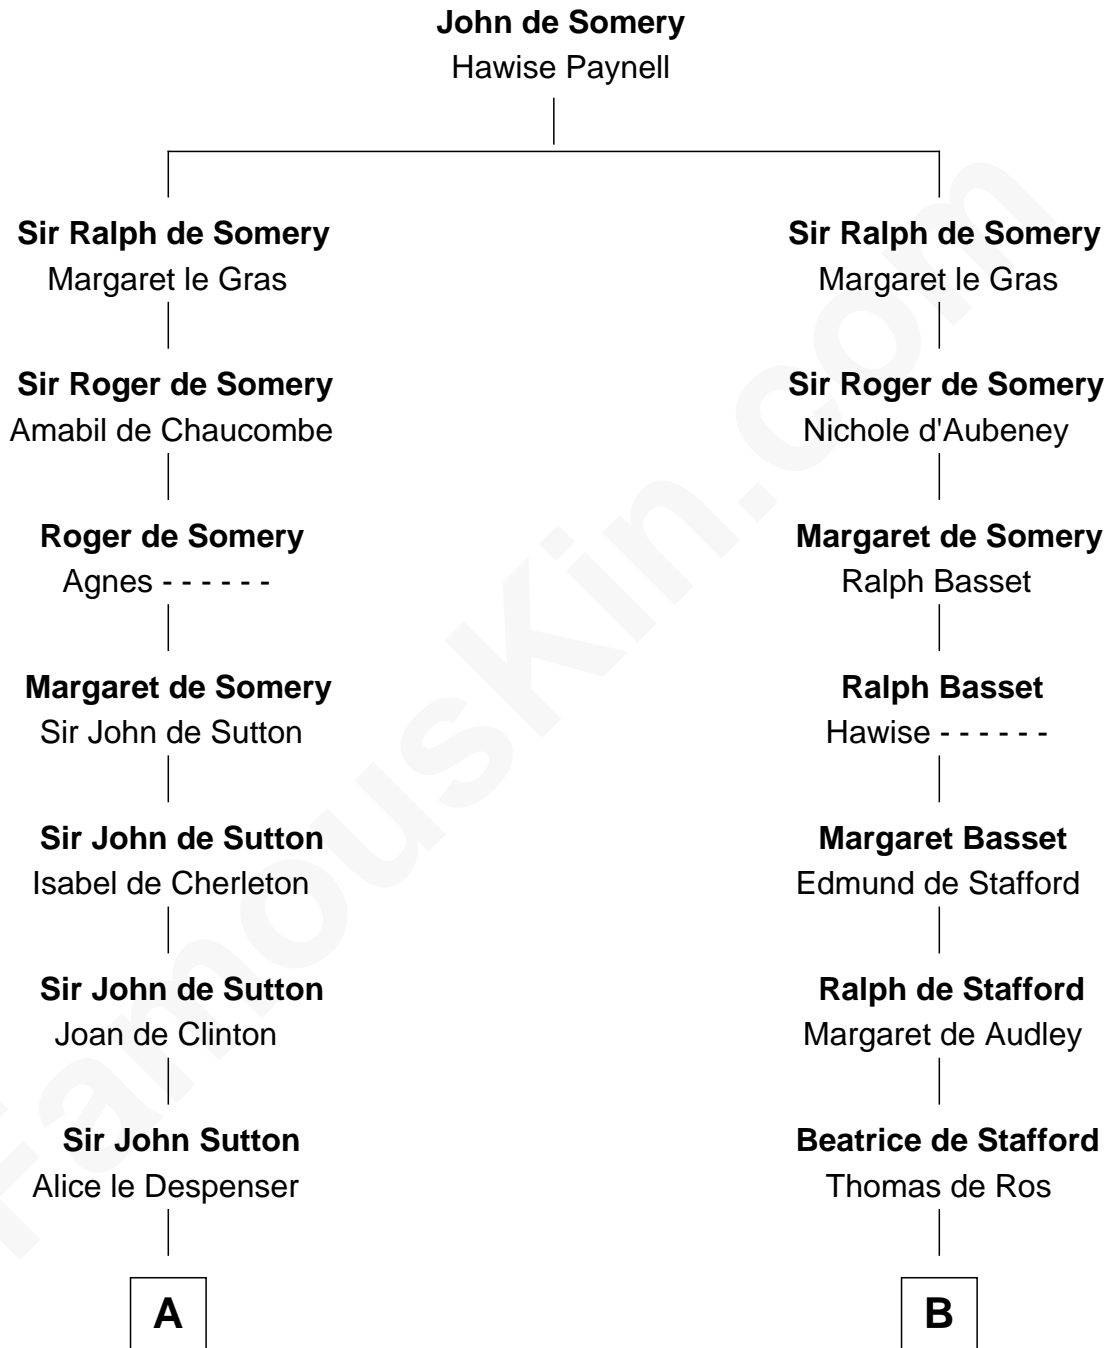

**FamousKin.com**  
**Relationship Chart of**  
**Oliver Wendell Holmes, Sr.**  
*American "Fireside" Poet*

19th cousin 2 times removed of

**Thomas Nelson**  
*Signer of the Declaration of Independence*

**C**

**Mercy Bradstreet**

Dr. James Oliver

**Sarah Oliver**

Jacob Wendell

**Oliver Wendell**

Mary Jackson

**Sarah Wendell**

**Thomas Nelson**

*Signer of Declaration of Independence*

FamousKin.com