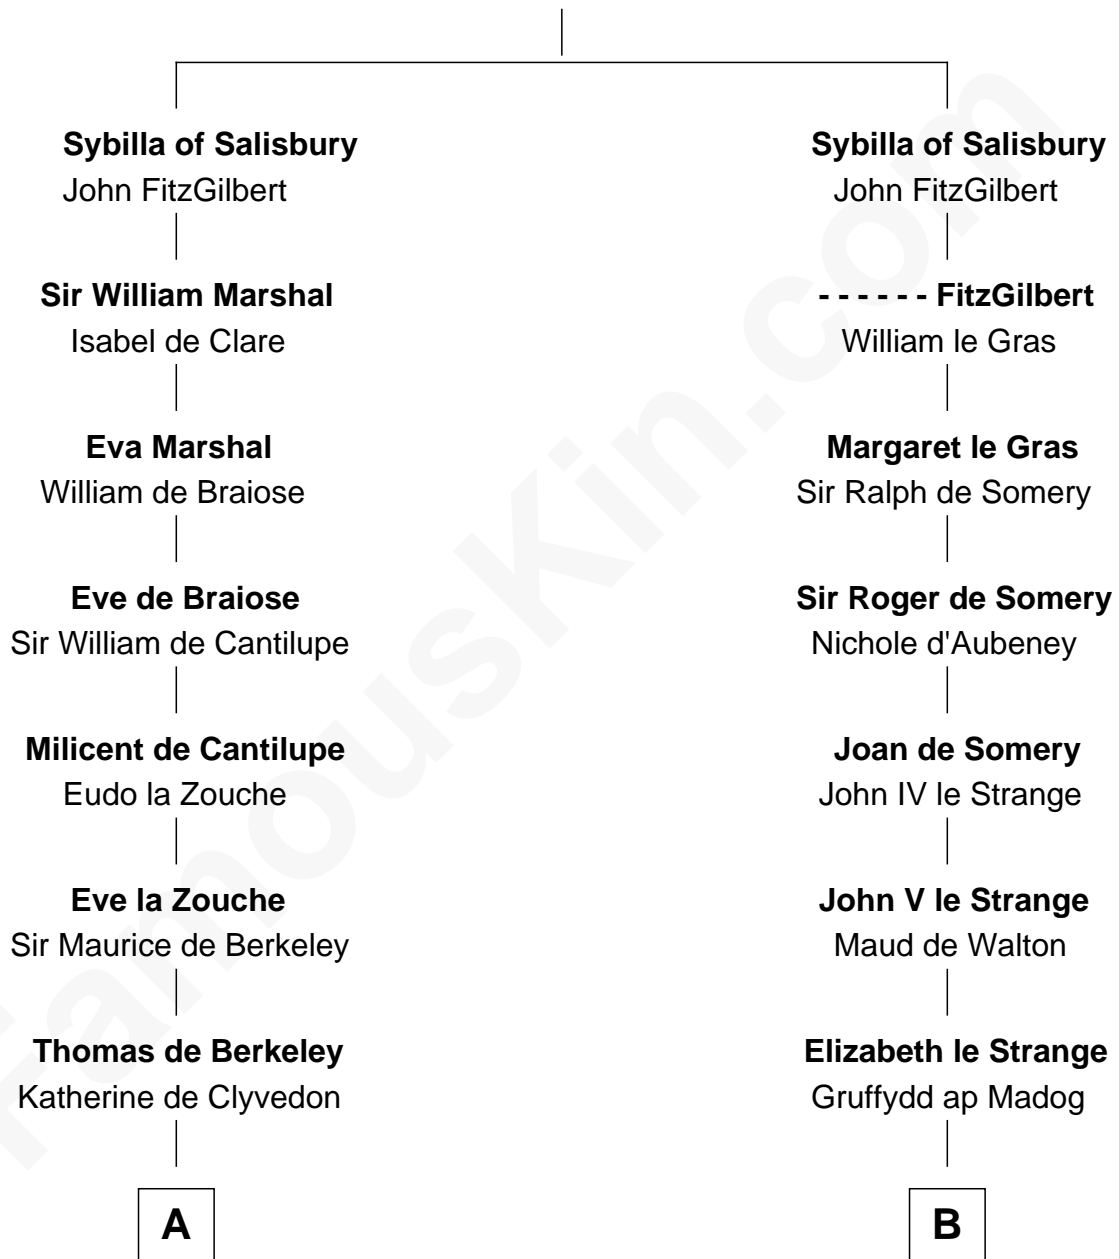

FamousKin.com
Relationship Chart of
Oliver Wendell Holmes, Sr.
American "Fireside" Poet

19th cousin 2 times removed of

General William Whipple
Signer of the Declaration of Independence

Walter of Salisbury

C

Mercy Bradstreet

Dr. James Oliver

Sarah Oliver

Jacob Wendell

Oliver Wendell

Mary Jackson

Sarah Wendell