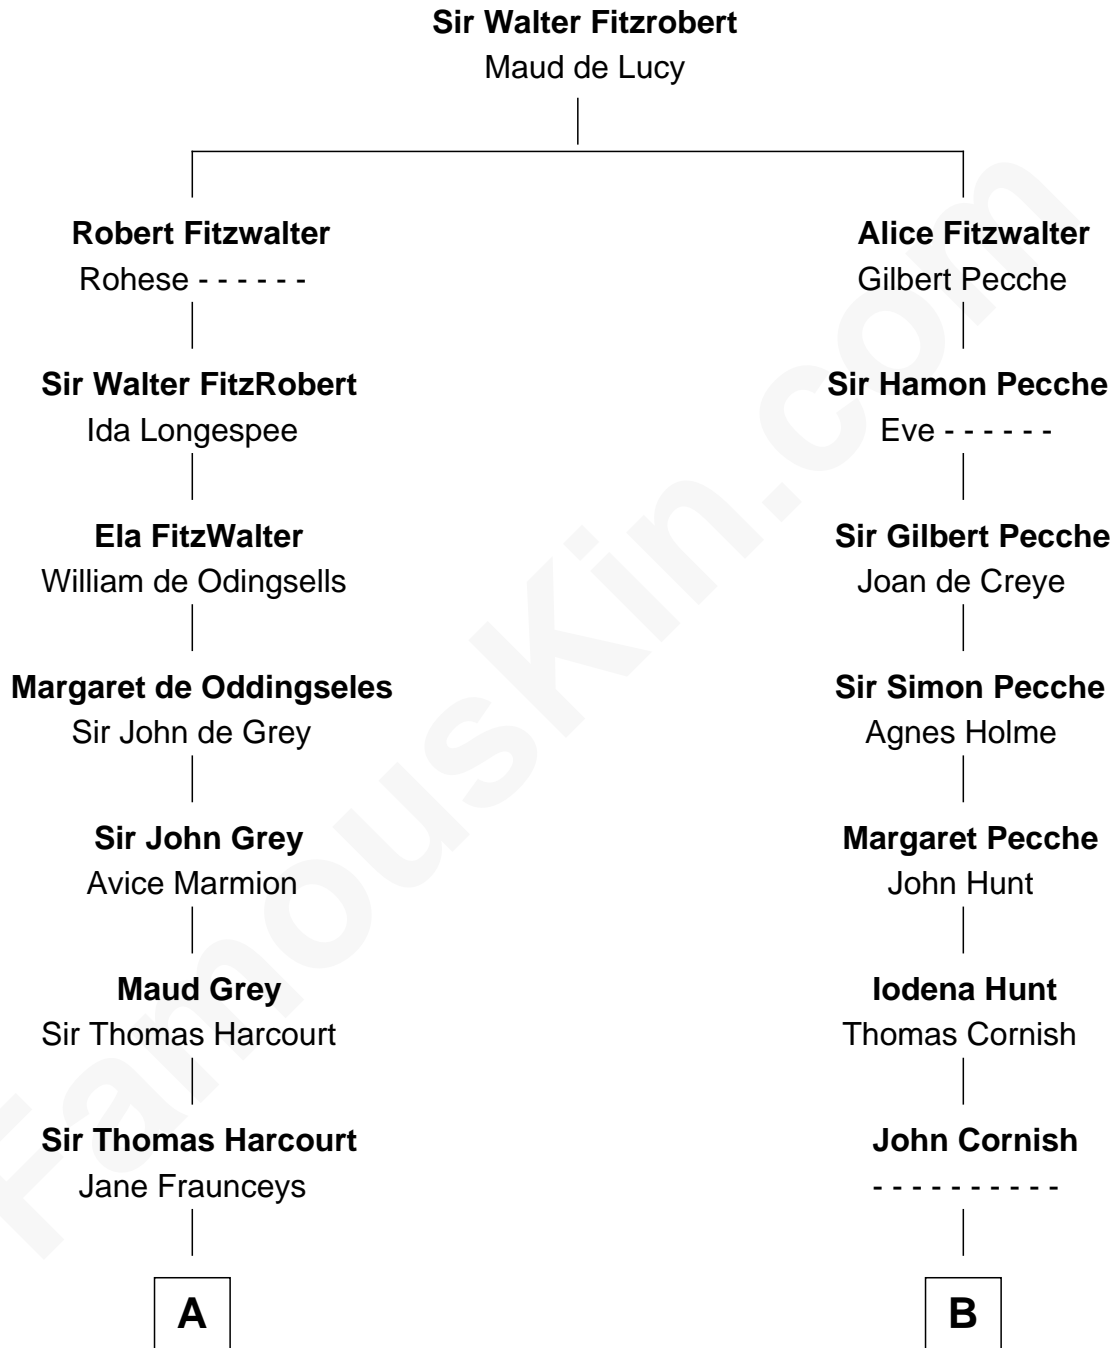

**FamousKin.com**  
**Relationship Chart of**  
**Oliver Wendell Holmes, Sr.**  
*American "Fireside" Poet*

16th cousin 4 times removed of

**General William Whipple**  
*Signer of the Declaration of Independence*

**C**

—  
**Sarah Oliver**  
Jacob Wendell

—  
**Oliver Wendell**  
Mary Jackson

—  
**Sarah Wendell**  
Rev. Abiel Holmes

—  
**Oliver Wendell Holmes, Sr.**  
*American "Fireside" Poet*

FamousKin.com