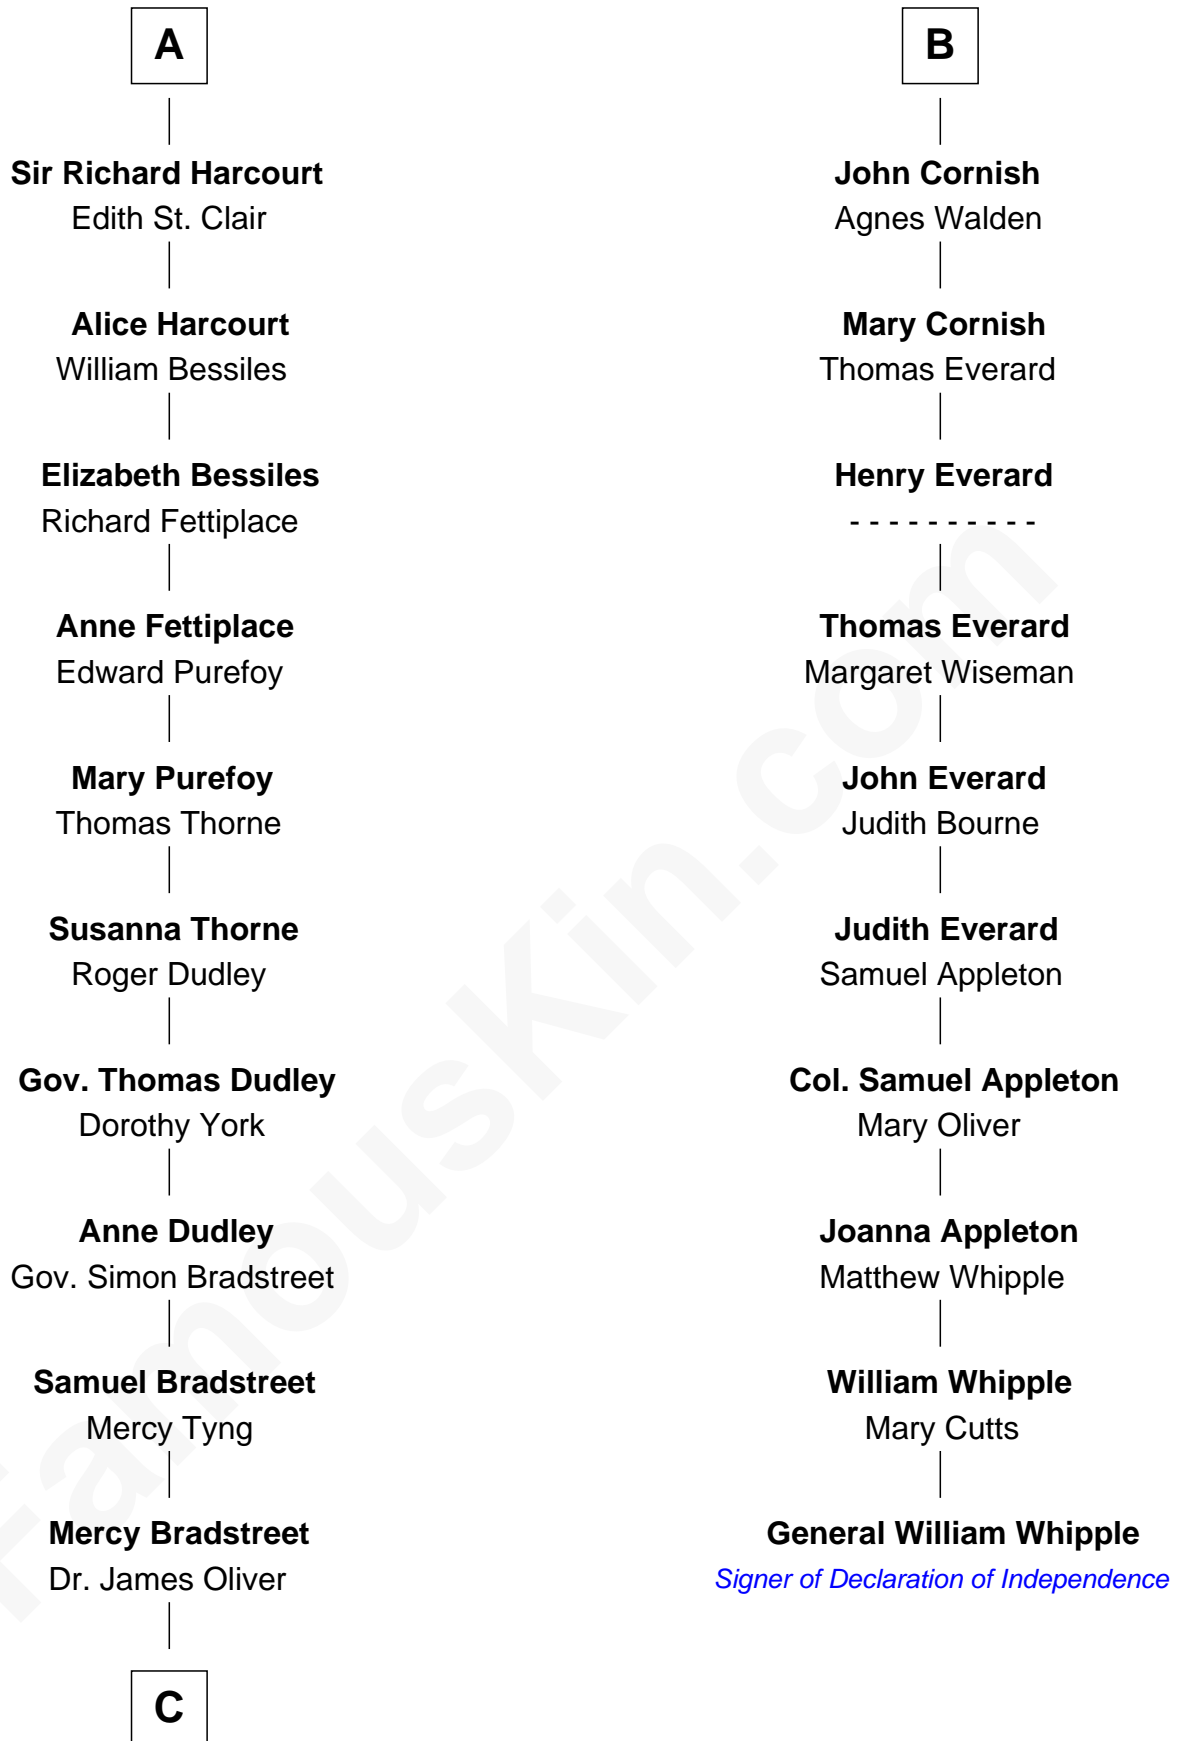

**FamousKin.com**  
**Relationship Chart of**  
**Oliver Wendell Holmes, Sr.**  
*American "Fireside" Poet*

16th cousin 4 times removed of

**General William Whipple**  
*Signer of the Declaration of Independence*

**C**

—  
**Sarah Oliver**  
Jacob Wendell

—  
**Oliver Wendell**  
Mary Jackson

—  
**Sarah Wendell**  
Rev. Abiel Holmes

—  
**Oliver Wendell Holmes, Sr.**  
*American "Fireside" Poet*

FamousKin.com