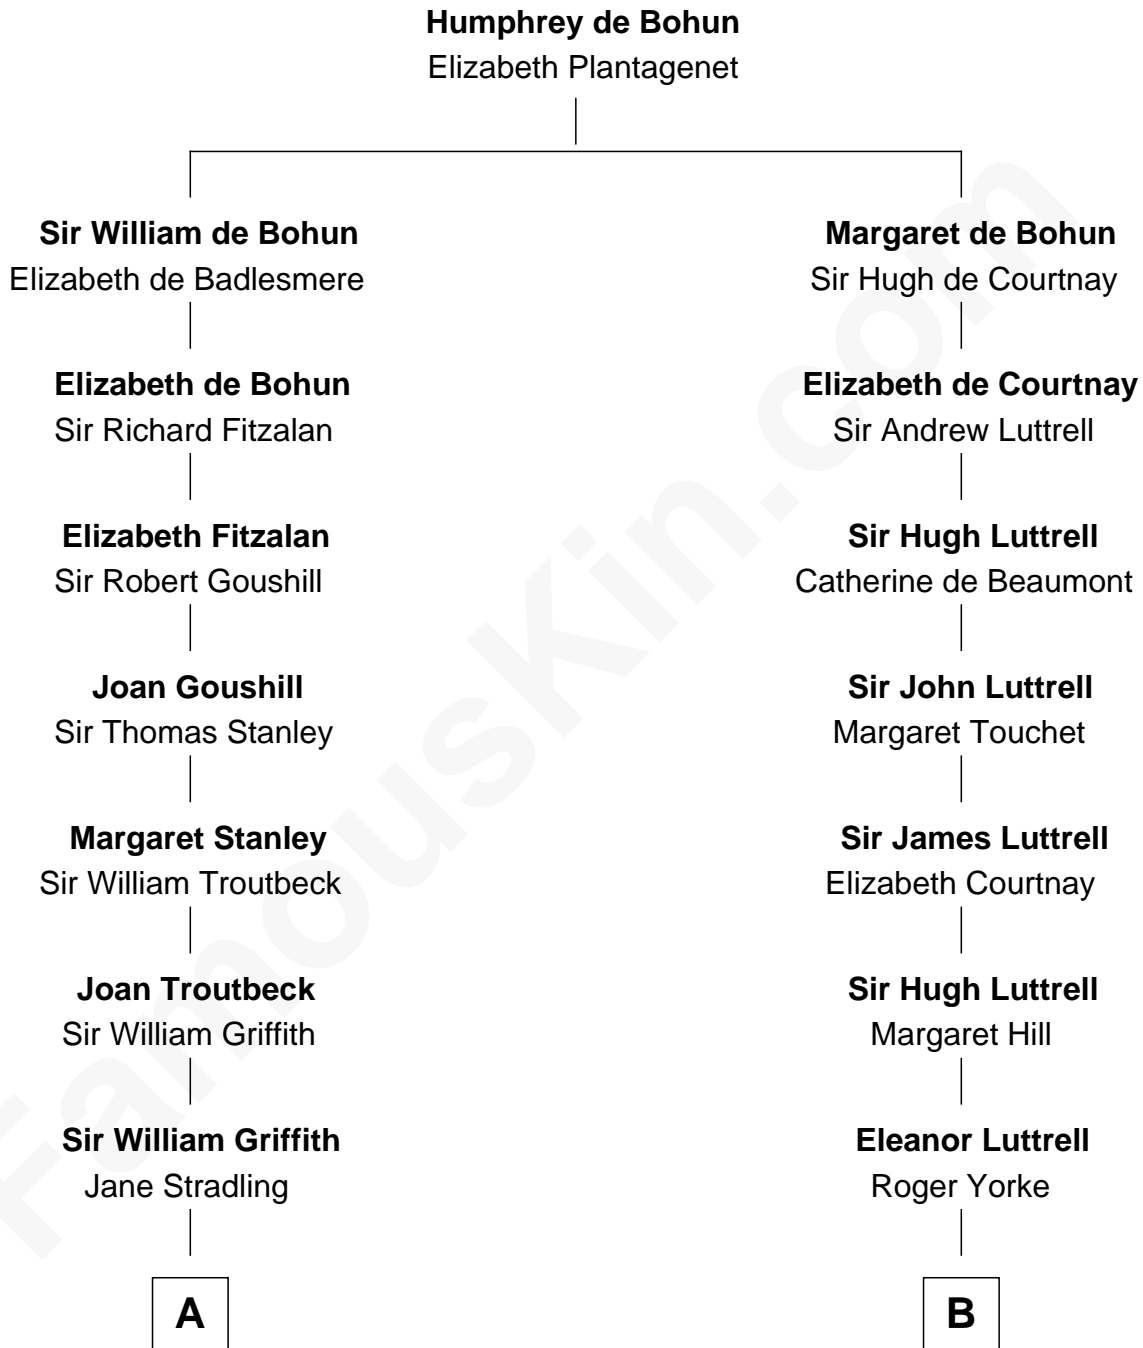

FamousKin.com
Relationship Chart of
Oliver Wendell Holmes, Sr.
American "Fireside" Poet

14th cousin 2 times removed of

General William Whipple
Signer of the Declaration of Independence

A

Dorothy Griffith
William Williams

Jane Williams
William Coytmore

Rowland Coytmore
Katherine Myles

Elizabeth Coytmore
William Tyng

Mercy Tyng
Samuel Bradstreet

Mercy Bradstreet
Dr. James Oliver

Sarah Oliver
Jacob Wendell

Oliver Wendell
Mary Jackson