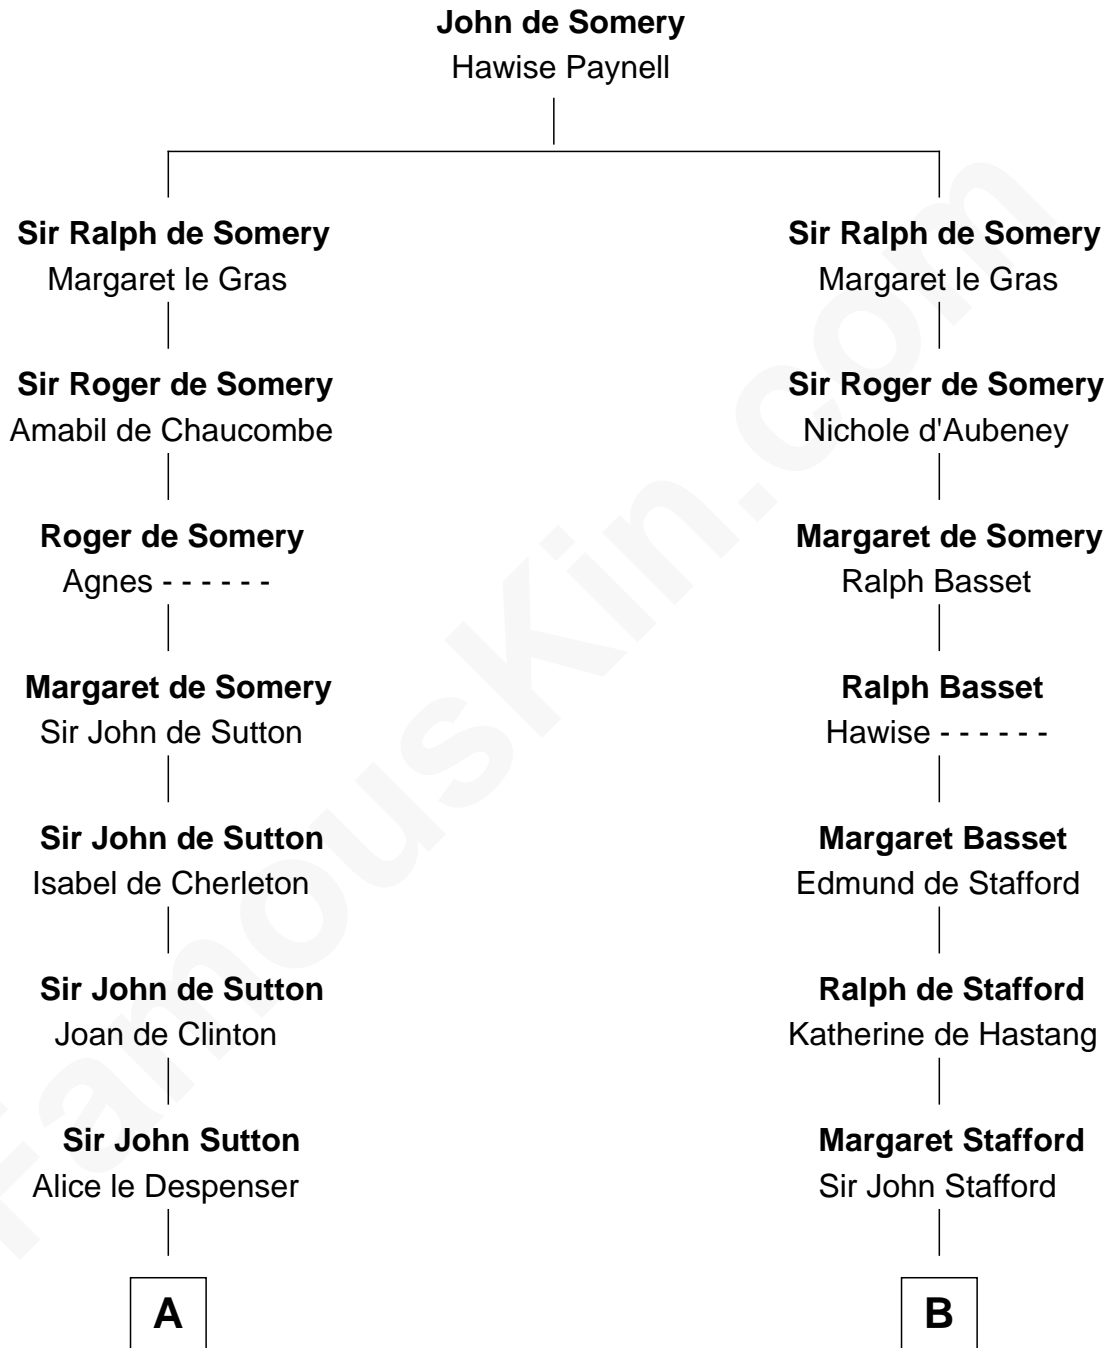

**FamousKin.com**  
**Relationship Chart of**  
**Oliver Wendell Holmes, Sr.**  
*American "Fireside" Poet*

20th cousin 1 time removed of

**Robert Townsend**

*Member of the Culper Spy Ring during the American Revolution*

**C**

**Mercy Bradstreet**

Dr. James Oliver

**Sarah Oliver**

Jacob Wendell

**Oliver Wendell**

Mary Jackson

**Sarah Wendell**