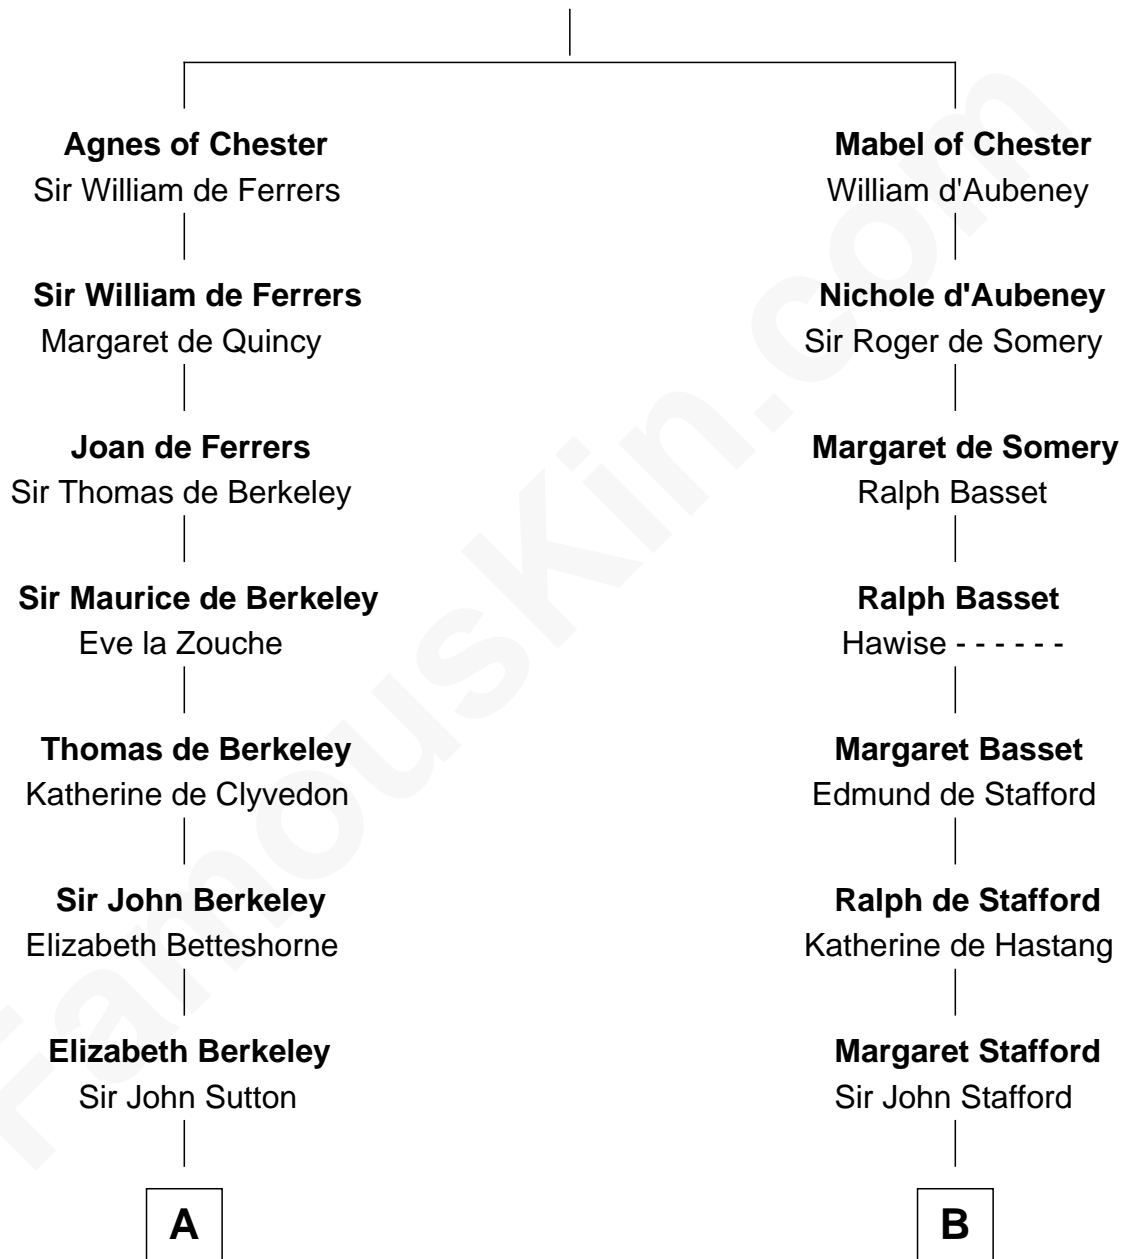

19th cousin 1 time removed of

Robert Townsend

Member of the Culper Spy Ring during the American Revolution

Bertrade de Montfort

Hugh de Kevelioc