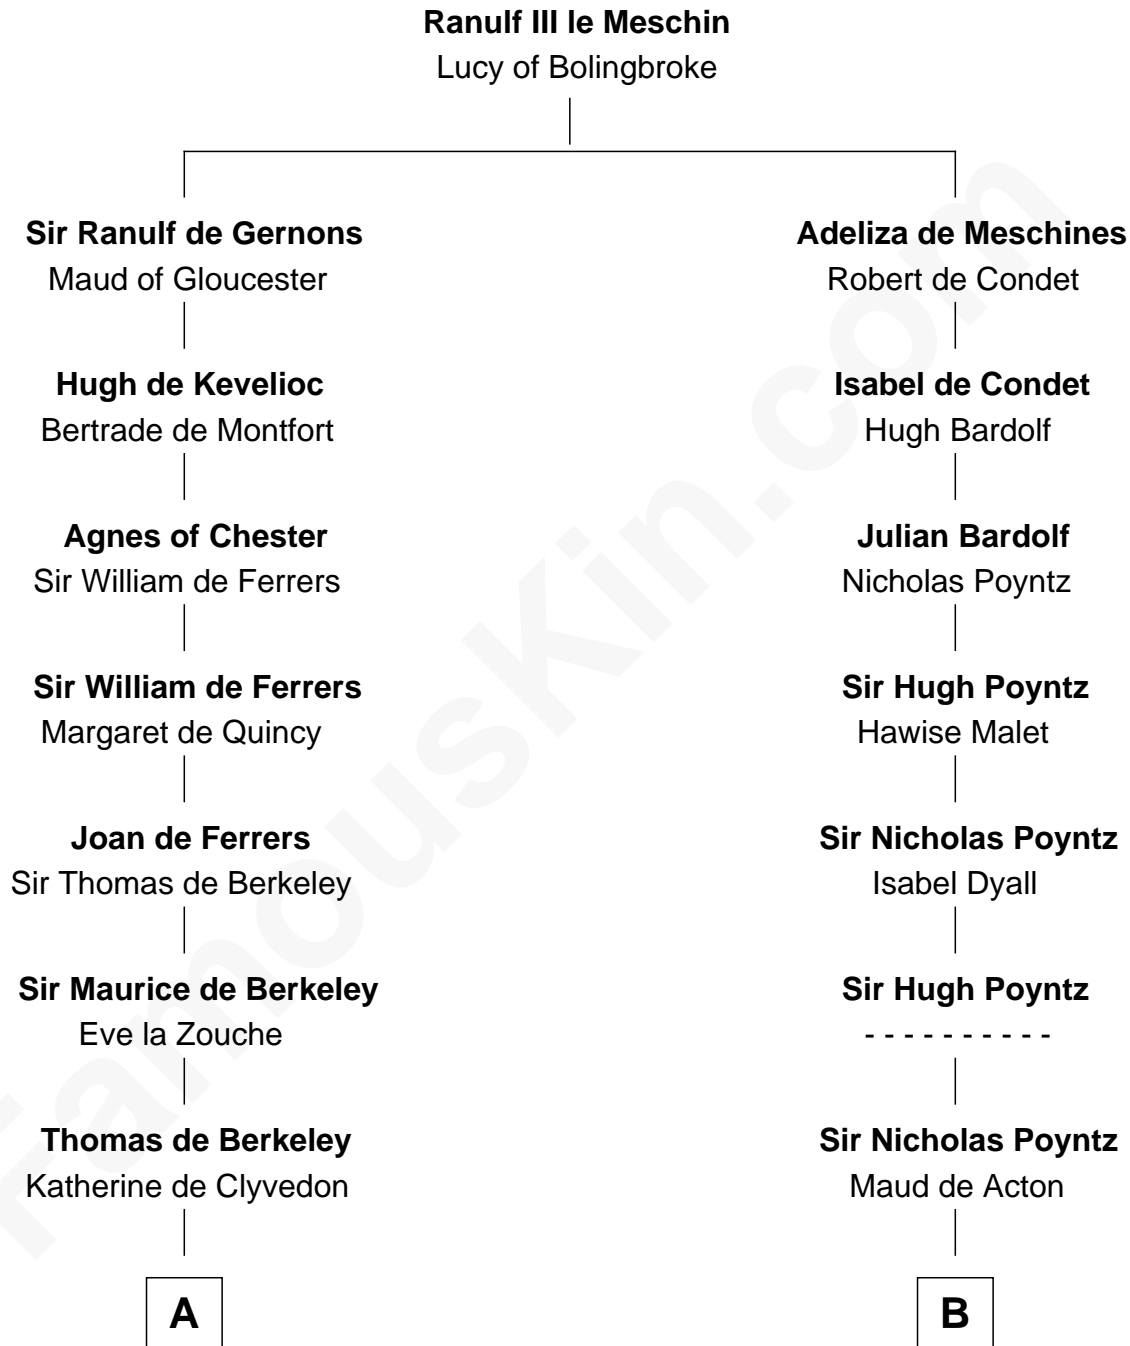

FamousKin.com

Relationship Chart of

Oliver Wendell Holmes, Sr.

American "Fireside" Poet

21st cousin of

Robert Townsend

Member of the Culper Spy Ring during the American Revolution

C

Mercy Bradstreet

Dr. James Oliver

Sarah Oliver

Jacob Wendell

Oliver Wendell

Mary Jackson

Sarah Wendell

Rev. Abiel Holmes