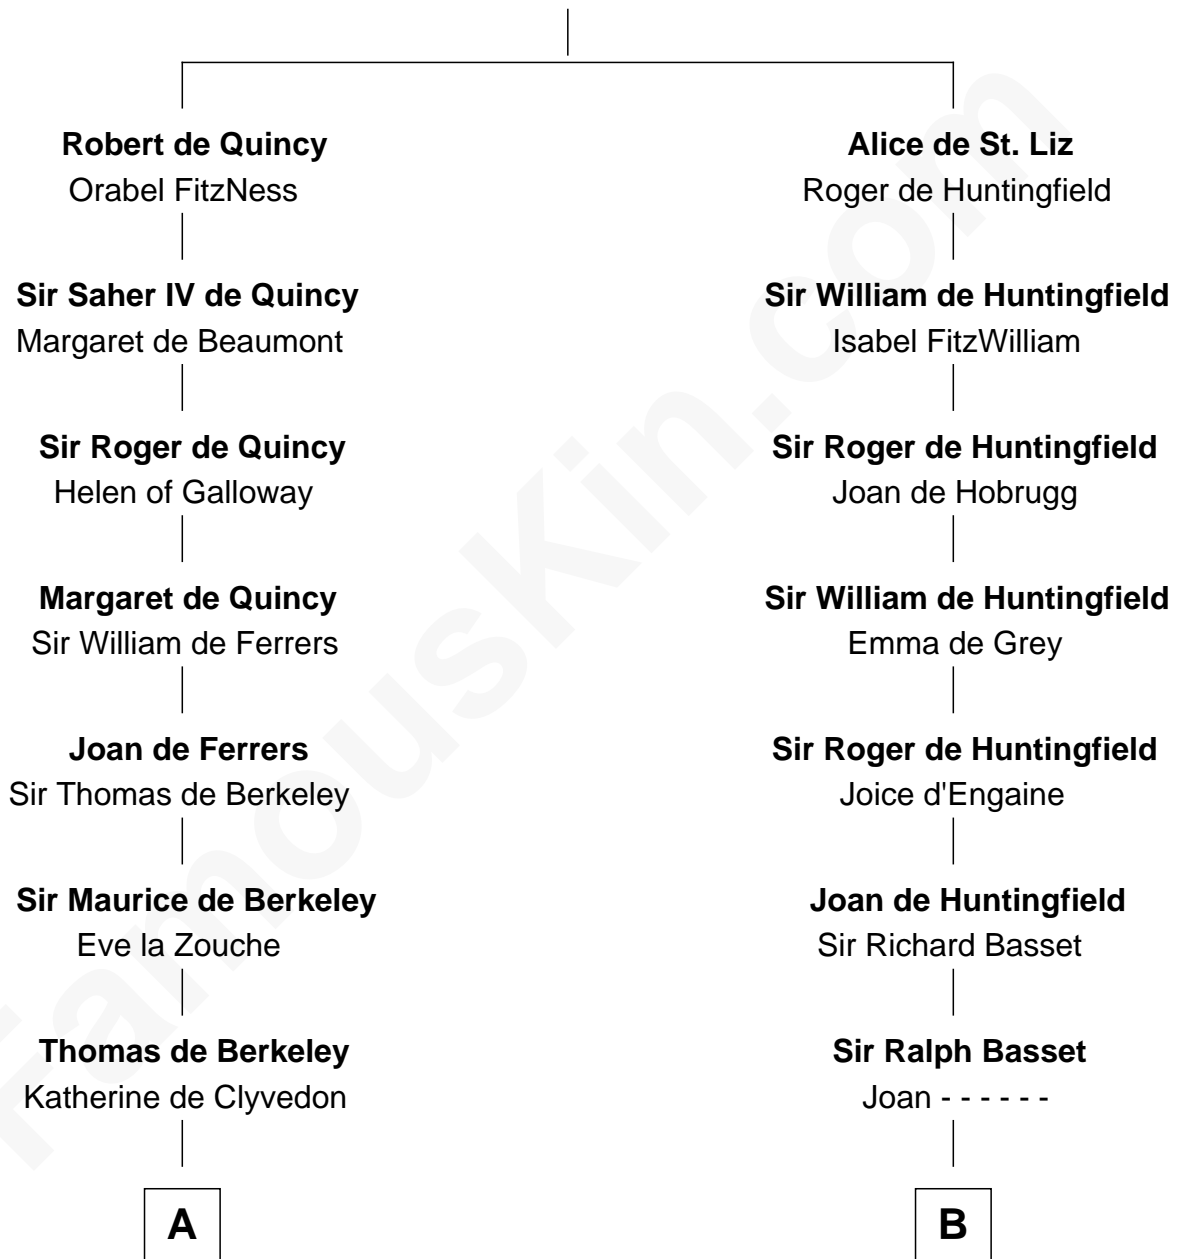

## Relationship Chart of

### Oliver Wendell Holmes, Sr.

American "Fireside" Poet

21st cousin of

**Robert Townsend**

Member of the Culper Spy Ring during the American Revolution

**Saher I de Quincy**

Maud de St. Liz

**C**

**Mercy Bradstreet**

Dr. James Oliver

**Sarah Oliver**

Jacob Wendell

**Oliver Wendell**

Mary Jackson

**Sarah Wendell**

Rev. Abiel Holmes