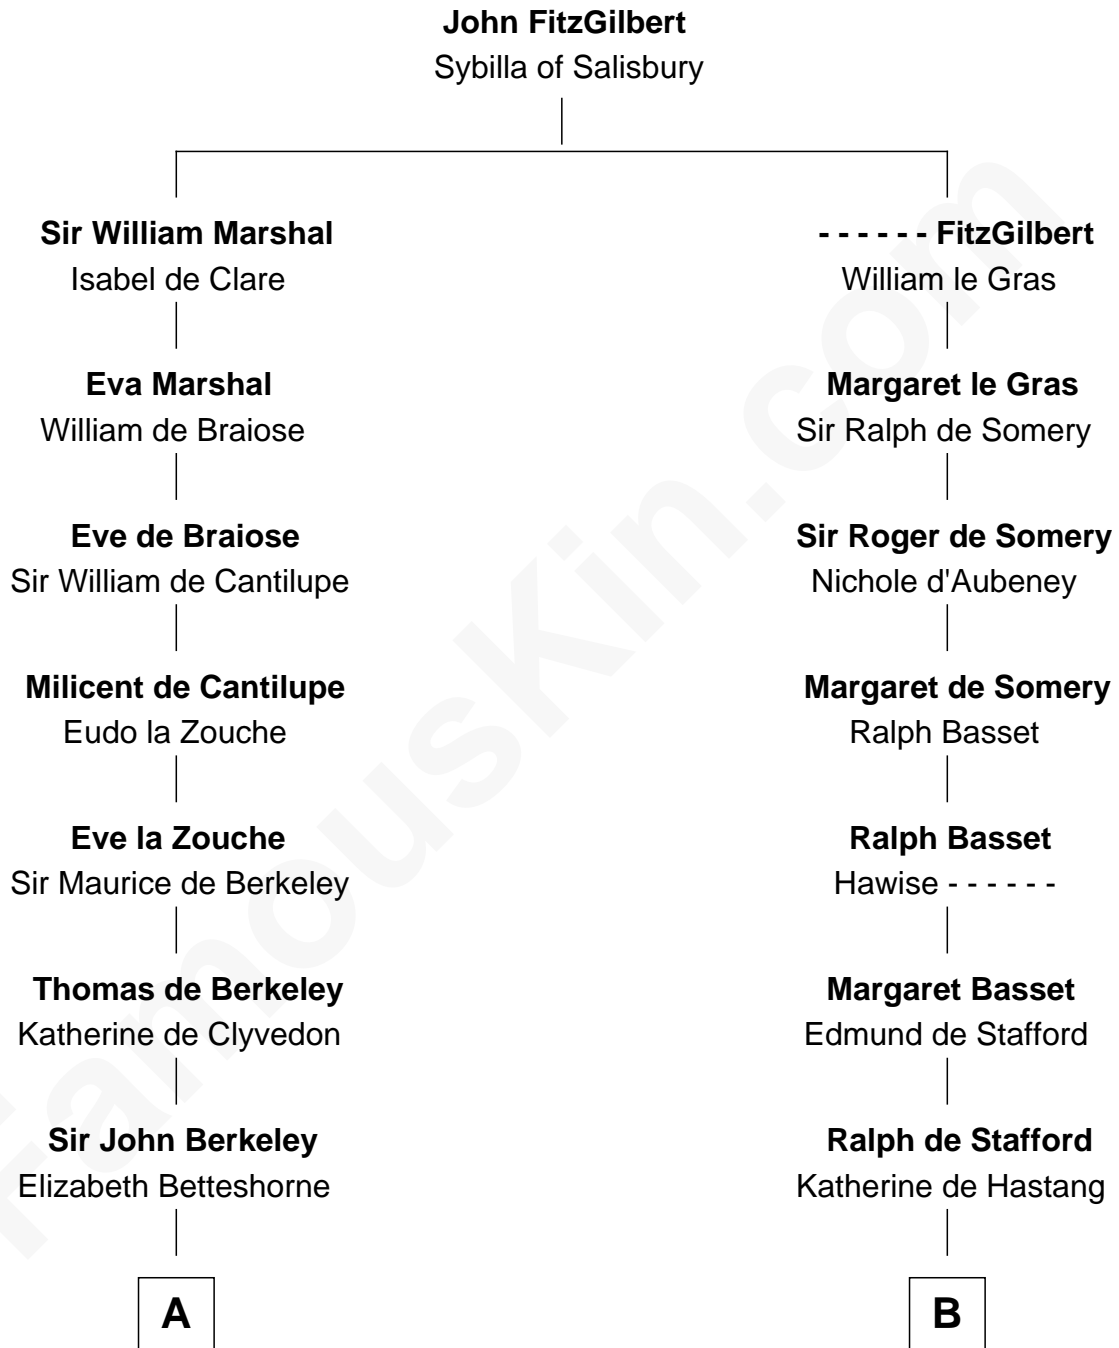

FamousKin.com
Relationship Chart of
Oliver Wendell Holmes, Sr.
American "Fireside" Poet

20th cousin 1 time removed of

Robert Townsend

Member of the Culper Spy Ring during the American Revolution

C

Sarah Oliver
Jacob Wendell

Oliver Wendell
Mary Jackson

Sarah Wendell
Rev. Abiel Holmes

Oliver Wendell Holmes, Sr.
American "Fireside" Poet

D

Job Almy
Mary Unthank

Audrey Almy
James Townsend

Jacob Townsend
Phoebe Seaman

Samuel Townsend
Sarah Stoddard