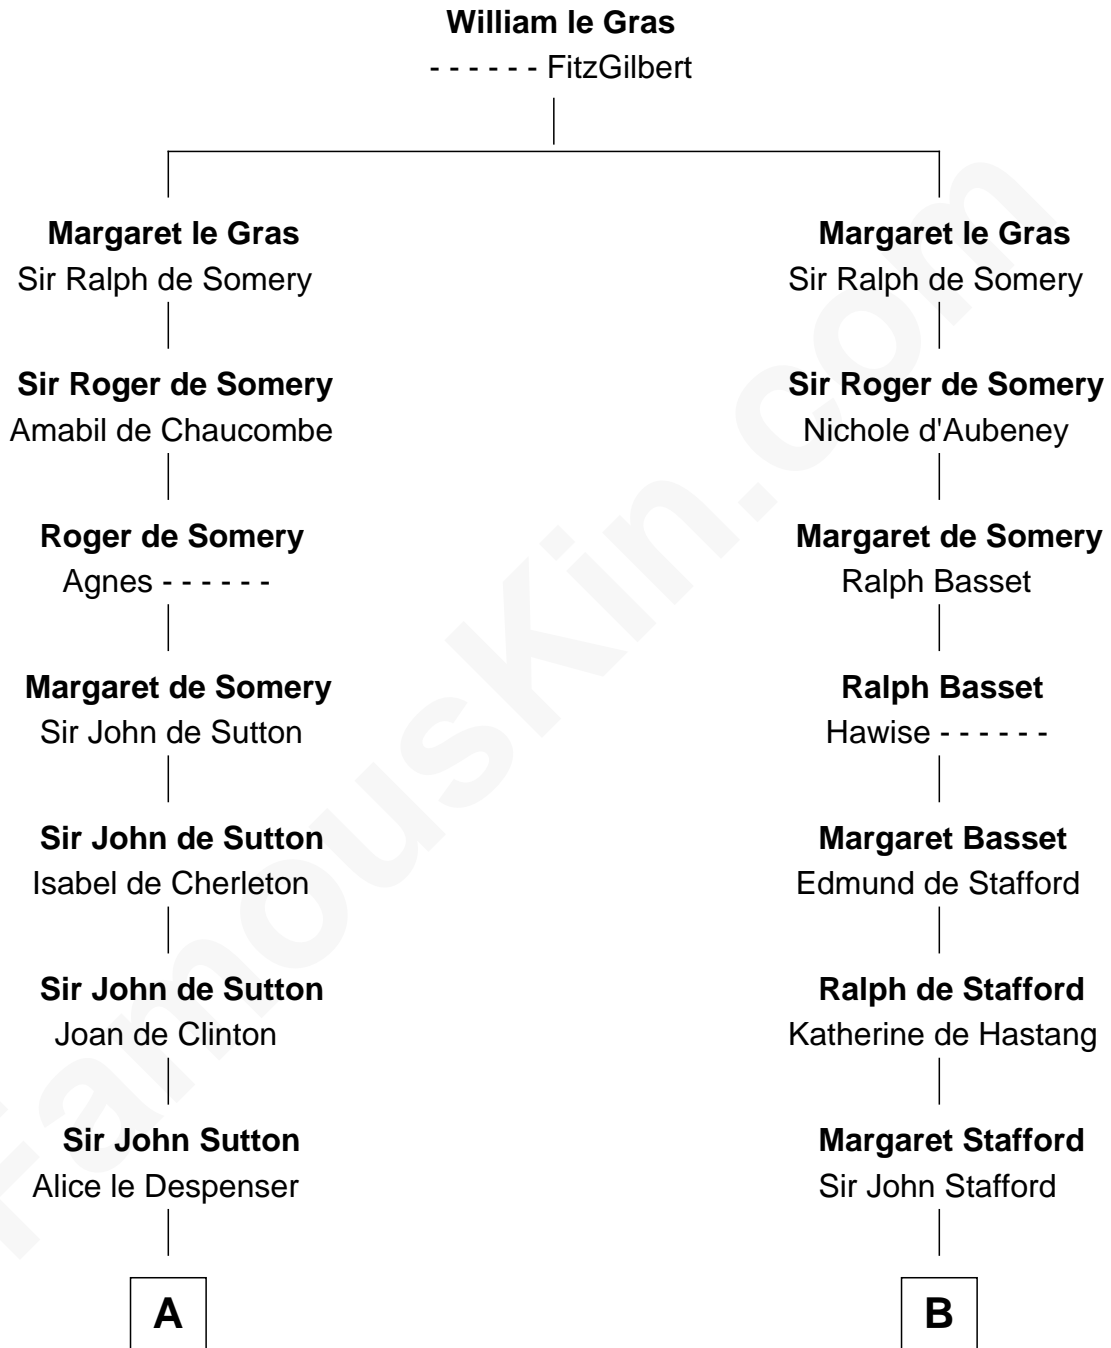

FamousKin.com
Relationship Chart of
Oliver Wendell Holmes, Sr.
American "Fireside" Poet

20th cousin 1 time removed of

Robert Townsend

Member of the Culper Spy Ring during the American Revolution

C

Mercy Bradstreet