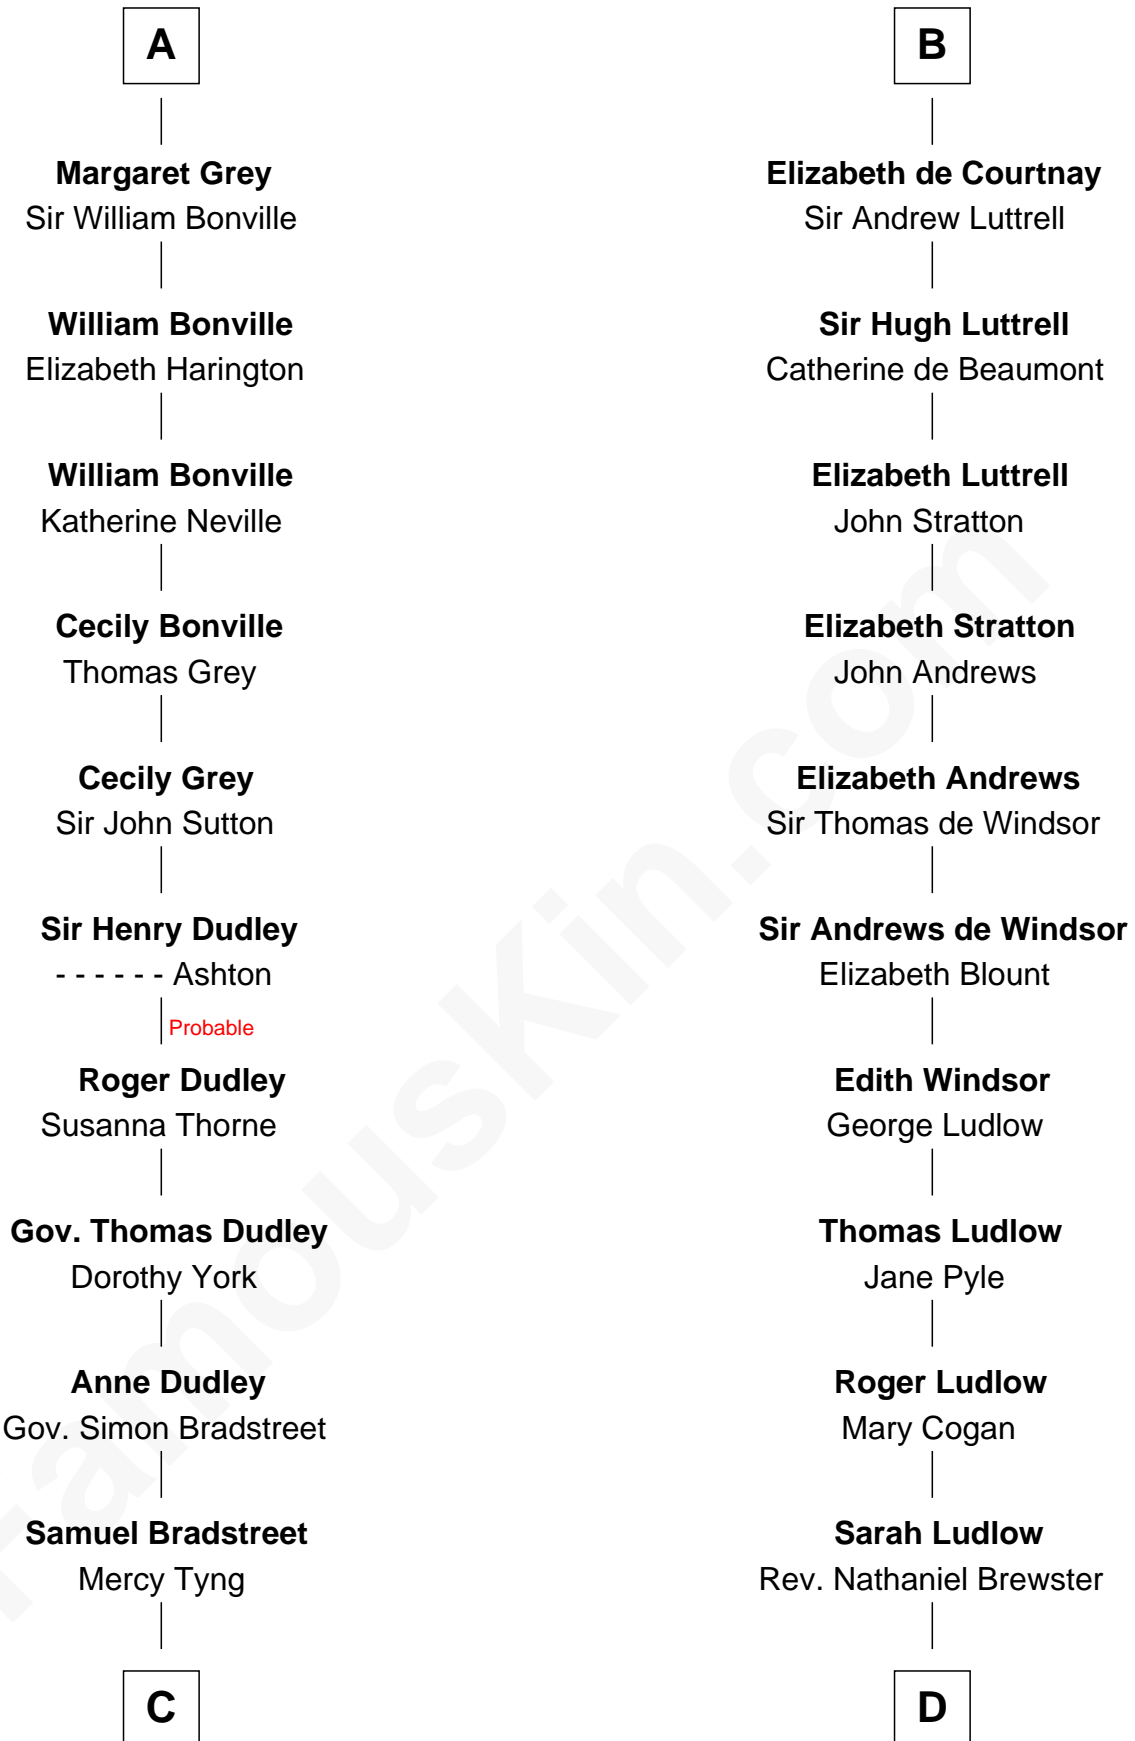

FamousKin.com
Relationship Chart of
Oliver Wendell Holmes, Sr.
American "Fireside" Poet

19th cousin 2 times removed of

Caleb Brewster

Member of the Culper Spy Ring during the American Revolution

C

Mercy Bradstreet

Dr. James Oliver

Sarah Oliver

Jacob Wendell

Oliver Wendell

Mary Jackson

Sarah Wendell

Rev. Abiel Holmes

Oliver Wendell Holmes, Sr.

American "Fireside" Poet

D

Daniel Brewster

Anna Jayne

Benjamin Brewster

Sarah Biggs

Caleb Brewster

Member of the Culper Spy Ring