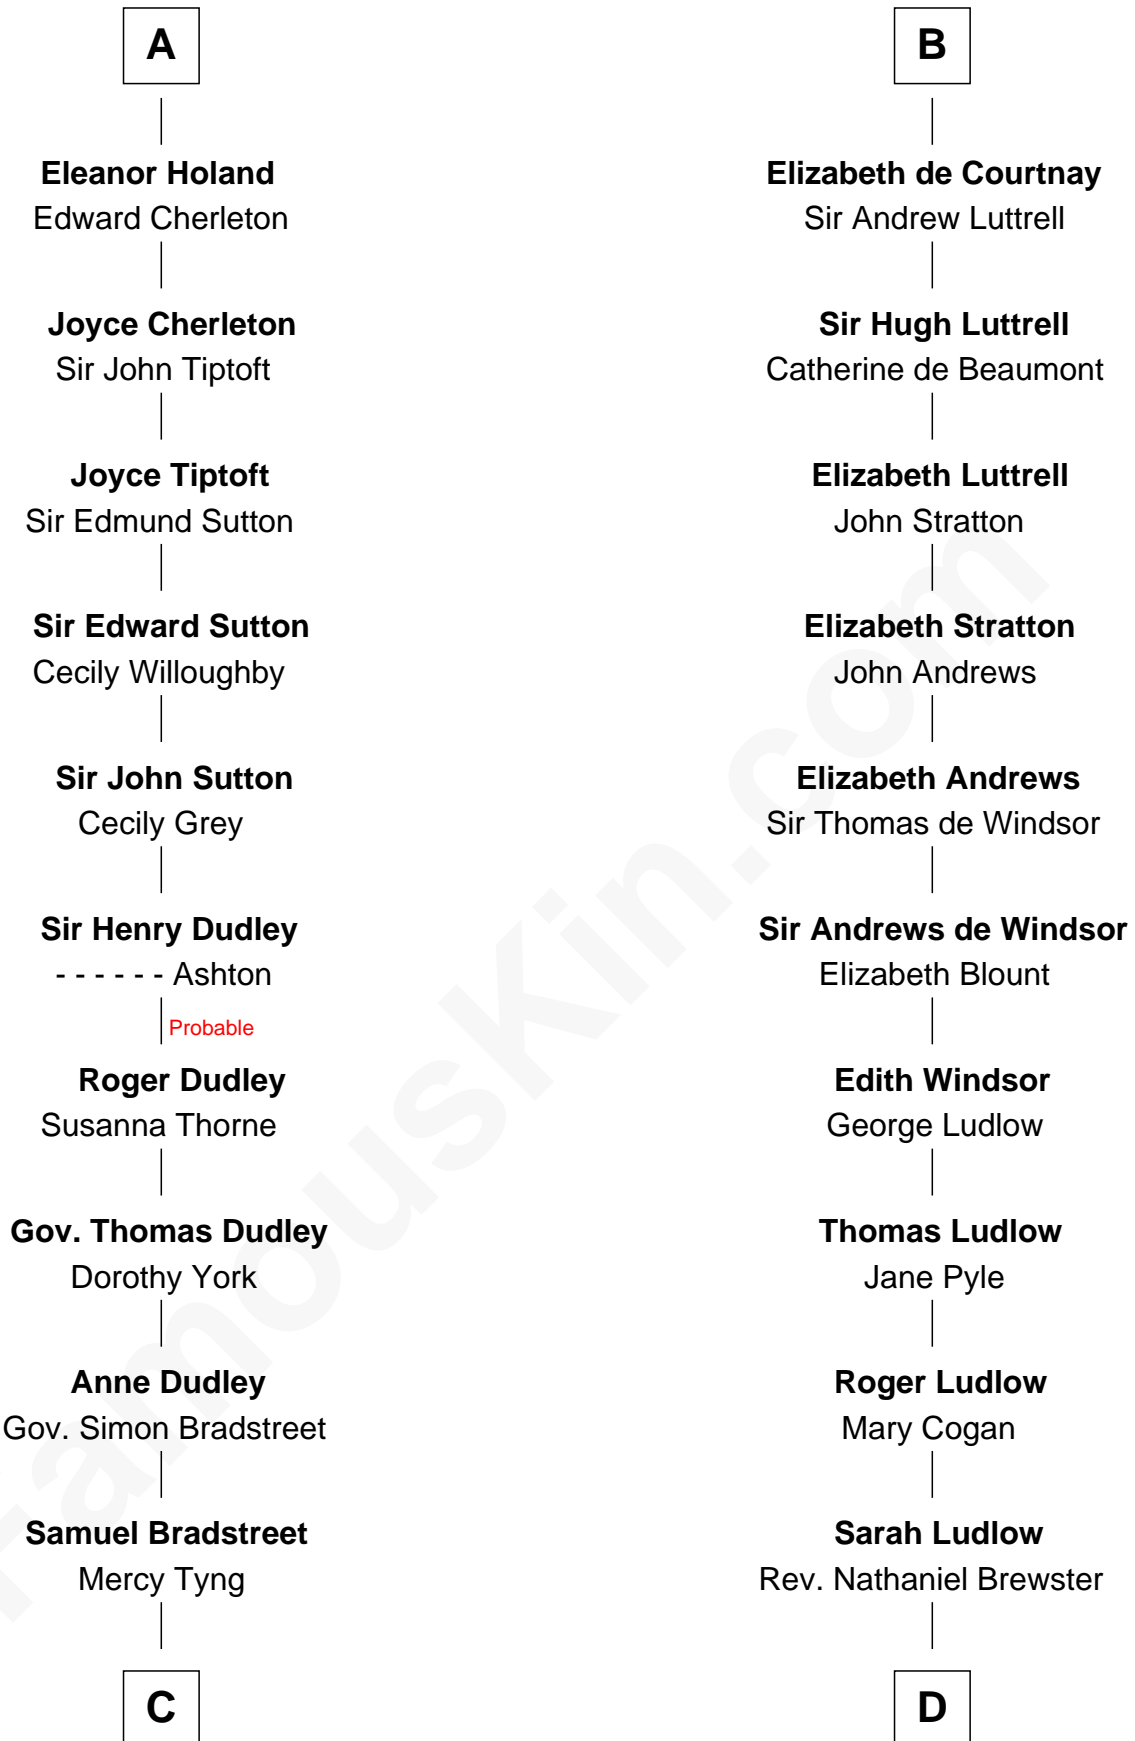

FamousKin.com
Relationship Chart of
Oliver Wendell Holmes, Sr.
American "Fireside" Poet

19th cousin 2 times removed of

Caleb Brewster

Member of the Culper Spy Ring during the American Revolution

C

Mercy Bradstreet

Dr. James Oliver

Sarah Oliver

Jacob Wendell

Oliver Wendell

Mary Jackson

Sarah Wendell

Rev. Abiel Holmes

Oliver Wendell Holmes, Sr.

American "Fireside" Poet

D

Daniel Brewster

Anna Jayne

Benjamin Brewster

Sarah Biggs

Caleb Brewster

Member of the Culper Spy Ring