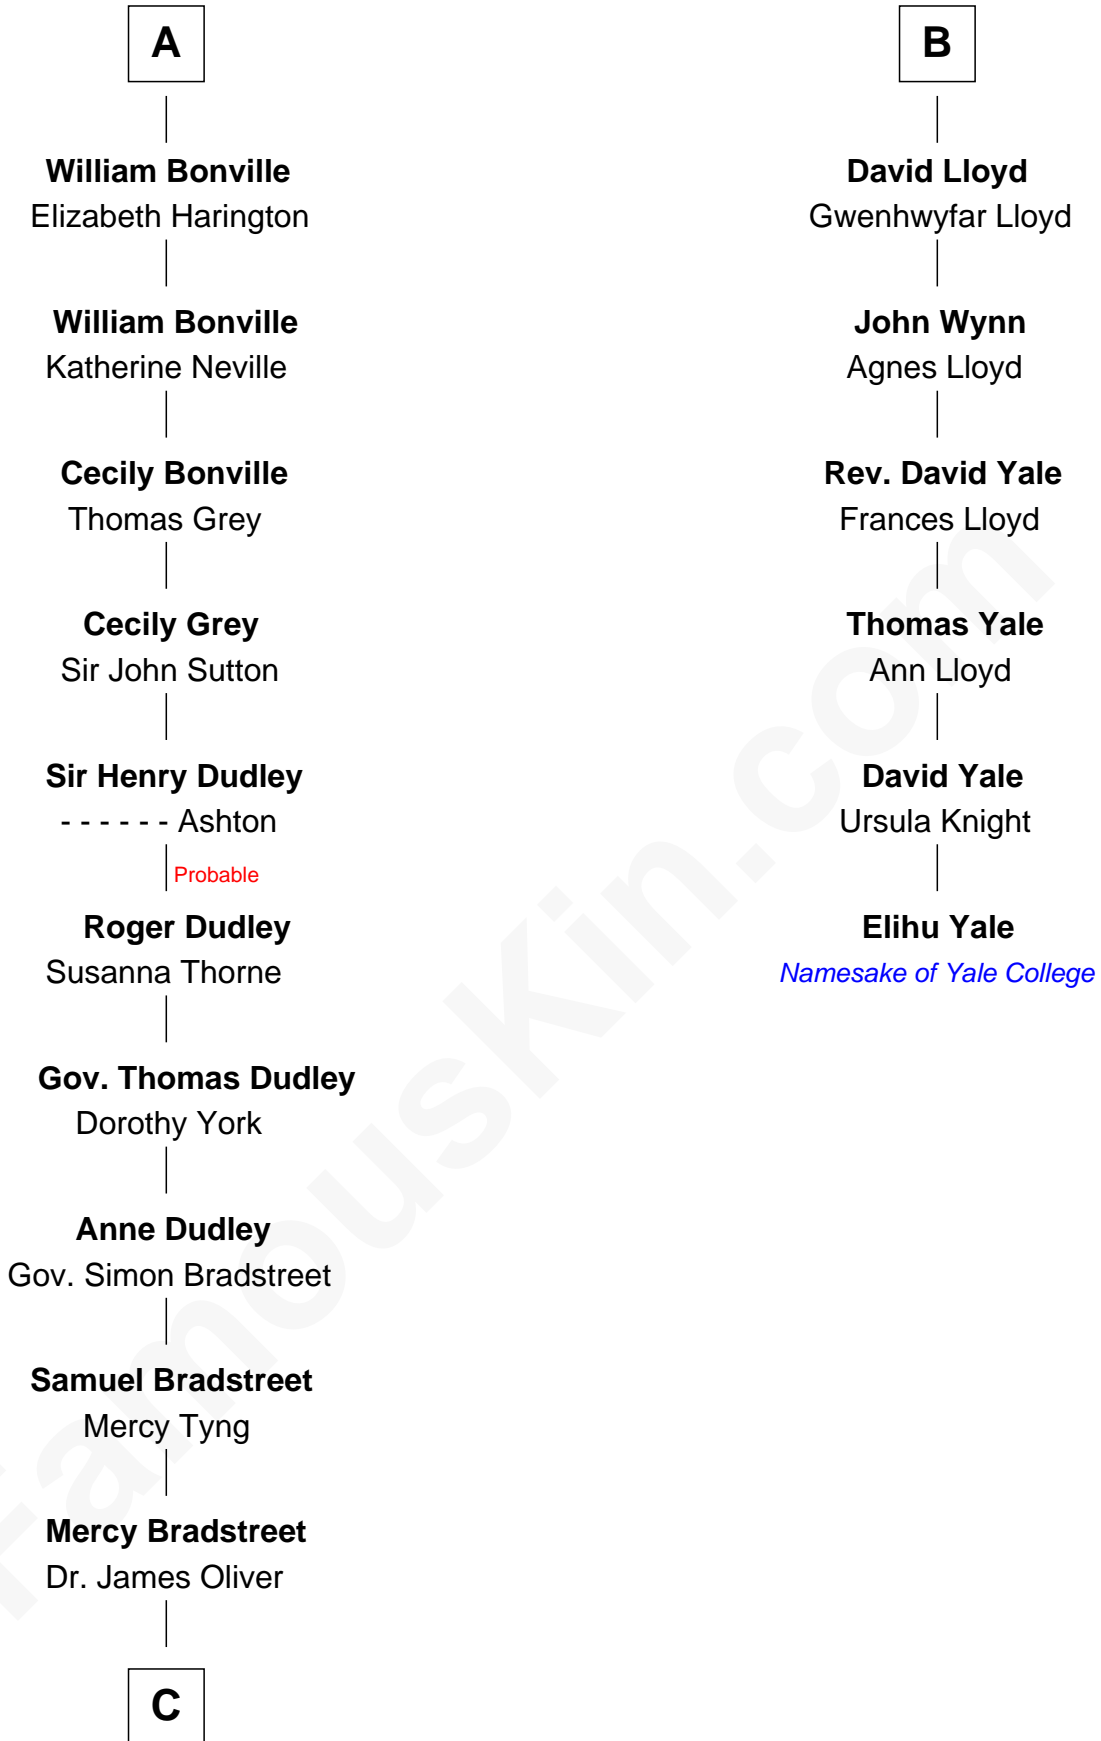

FamousKin.com
Relationship Chart of
Oliver Wendell Holmes, Sr.
American "Fireside" Poet

12th cousin 8 times removed of

Elihu Yale

Benefactor and Namesake of Yale College

C

—
Sarah Oliver
Jacob Wendell

—
Oliver Wendell
Mary Jackson

—
Sarah Wendell
Rev. Abiel Holmes

—
Oliver Wendell Holmes, Sr.
American "Fireside" Poet

FamousKin.com