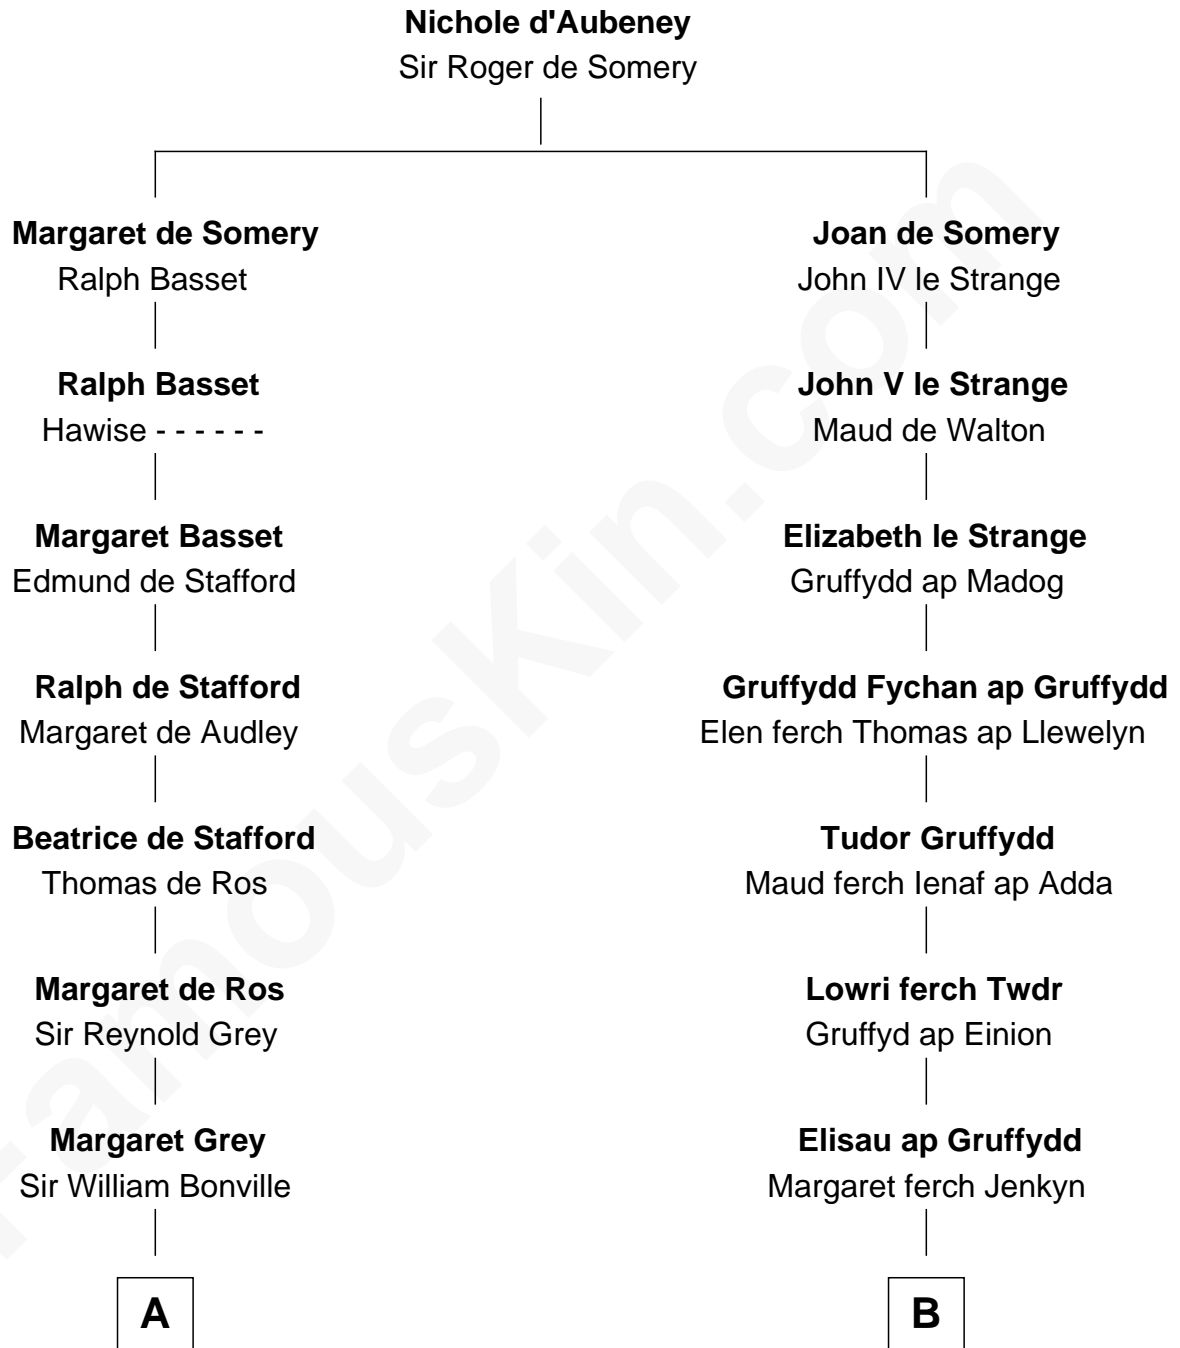

FamousKin.com
Relationship Chart of
Oliver Wendell Holmes, Sr.
American "Fireside" Poet

12th cousin 8 times removed of

Elihu Yale

Benefactor and Namesake of Yale College

C

—
Sarah Oliver
Jacob Wendell

—
Oliver Wendell
Mary Jackson

—
Sarah Wendell
Rev. Abiel Holmes

—
Oliver Wendell Holmes, Sr.
American "Fireside" Poet

FamousKin.com