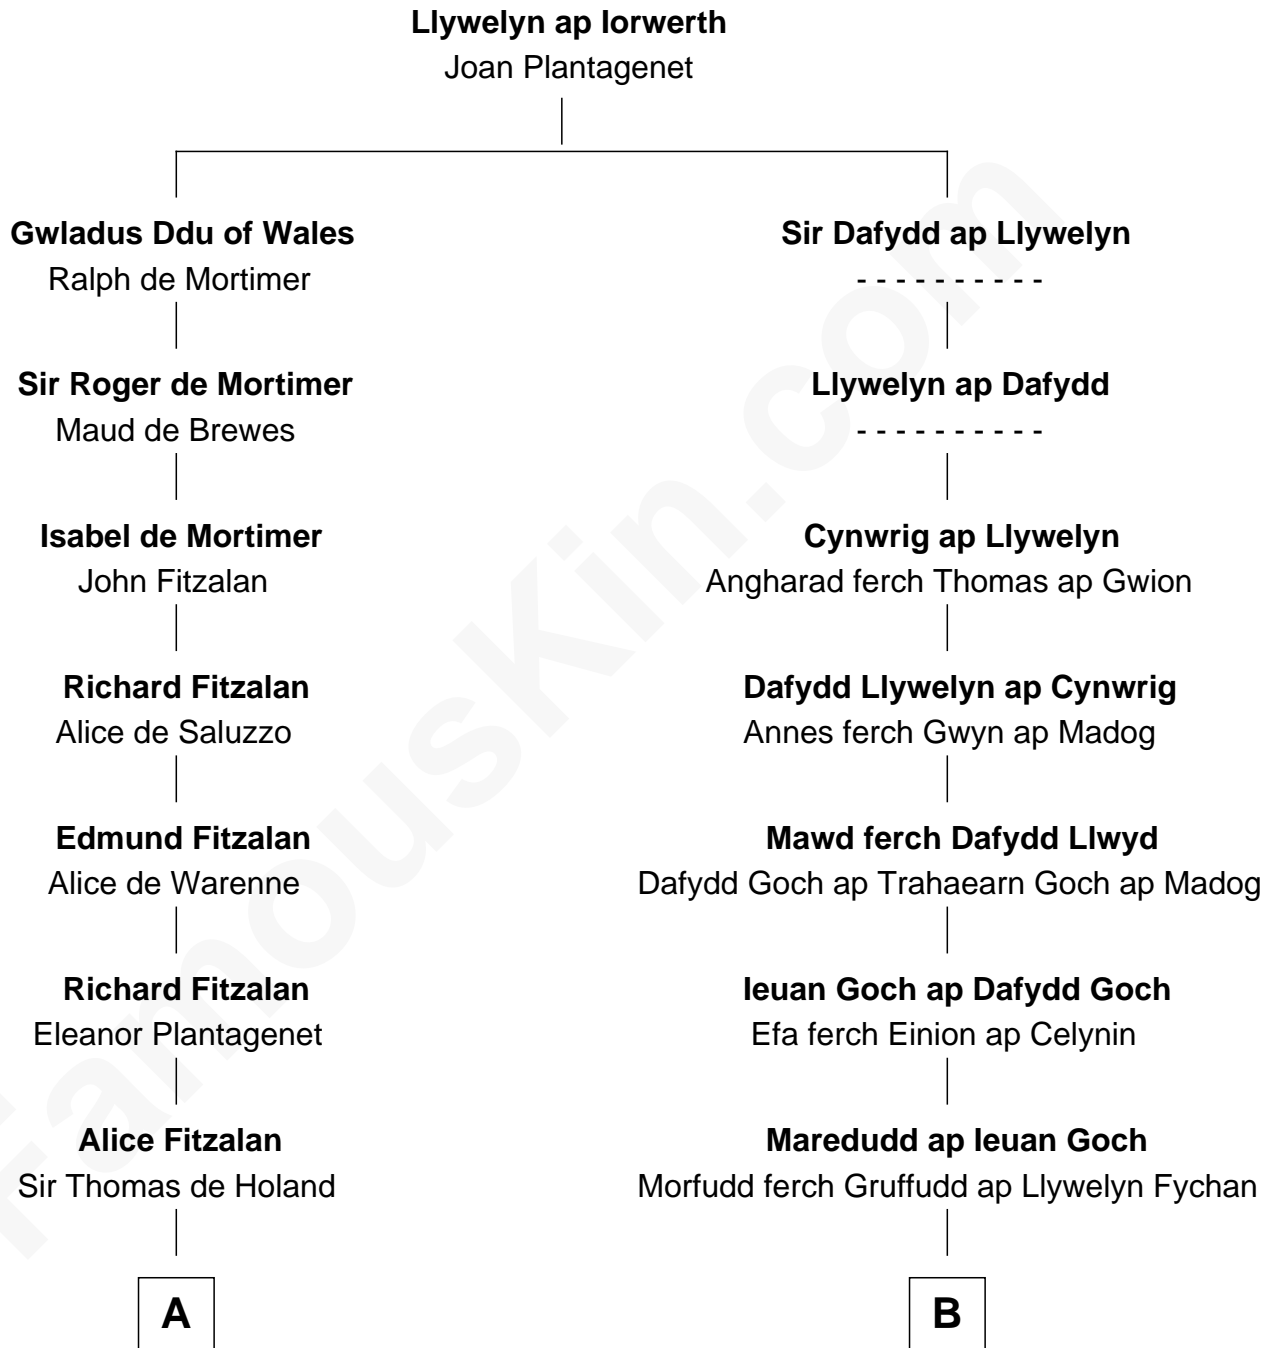

FamousKin.com
Relationship Chart of
Oliver Wendell Holmes, Sr.
American "Fireside" Poet

16th cousin 5 times removed of

Elihu Yale

Benefactor and Namesake of Yale College

C

—
Mercy Bradstreet

Dr. James Oliver

—
Sarah Oliver

Jacob Wendell

—
Oliver Wendell

Mary Jackson

—
Sarah Wendell

Rev. Abiel Holmes

—
Oliver Wendell Holmes, Sr.

American "Fireside" Poet