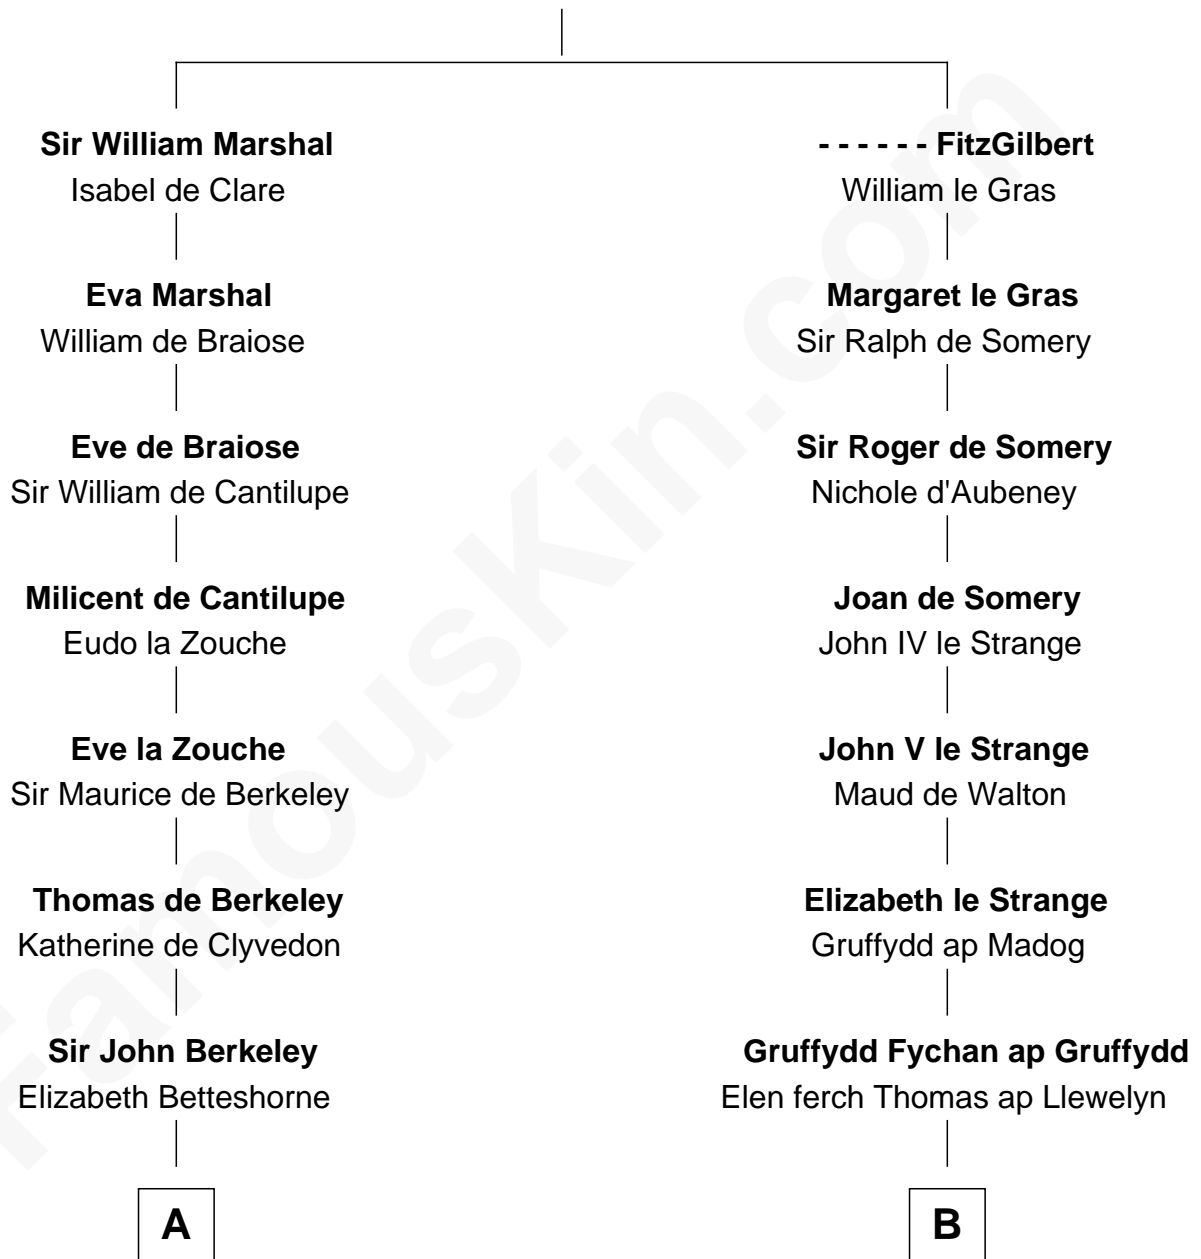

FamousKin.com
Relationship Chart of
Oliver Wendell Holmes, Sr.
American "Fireside" Poet

15th cousin 5 times removed of

Elihu Yale

Benefactor and Namesake of Yale College

John FitzGilbert
 Sybilla of Salisbury

C

—
Sarah Oliver
Jacob Wendell

—
Oliver Wendell
Mary Jackson

—
Sarah Wendell
Rev. Abiel Holmes

—
Oliver Wendell Holmes, Sr.
American "Fireside" Poet

FamousKin.com