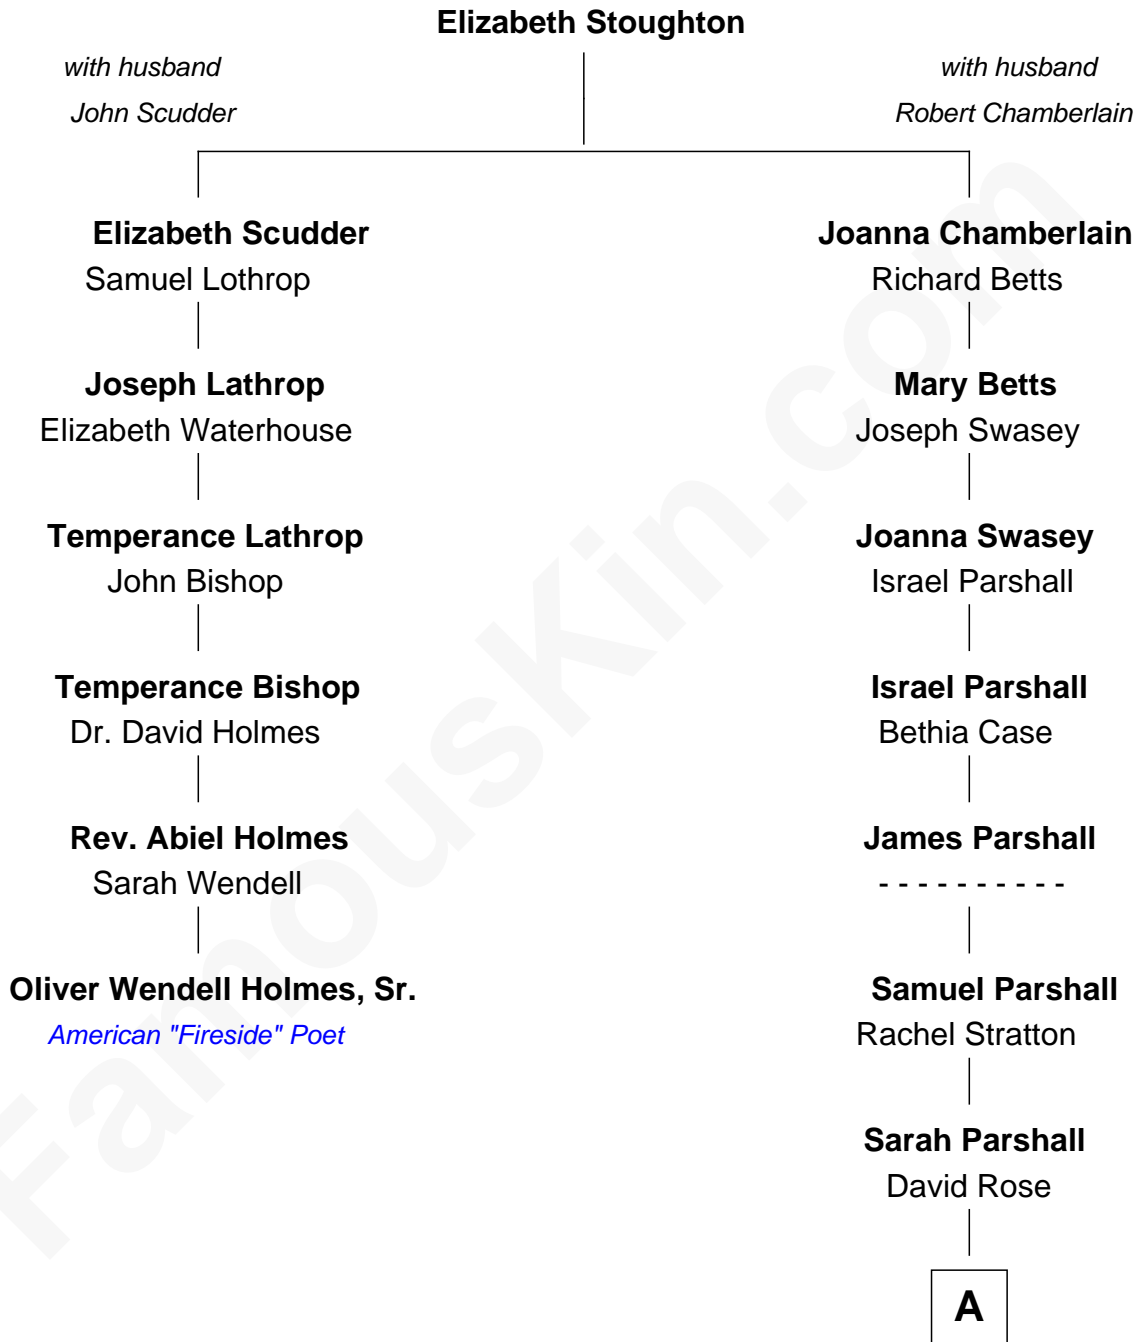

FamousKin.com
Relationship Chart of
Oliver Wendell Holmes, Sr.
American "Fireside" Poet

5th cousin 8 times removed of

Rand Paul
U.S. Senator from Kentucky

A

Robert Rose

Almira Edsall

Sarah M. Rose

John McCreary Howard

Jeannette A. Howard

Joseph W. Duncan

Millicent Mary Duncan

Herman Claude Creed

Carol Ione Creed

William Wilson Wells

Carol Jean Wells

Ronald Ernest Paul

Rand Paul

U.S. Senator from Kentucky