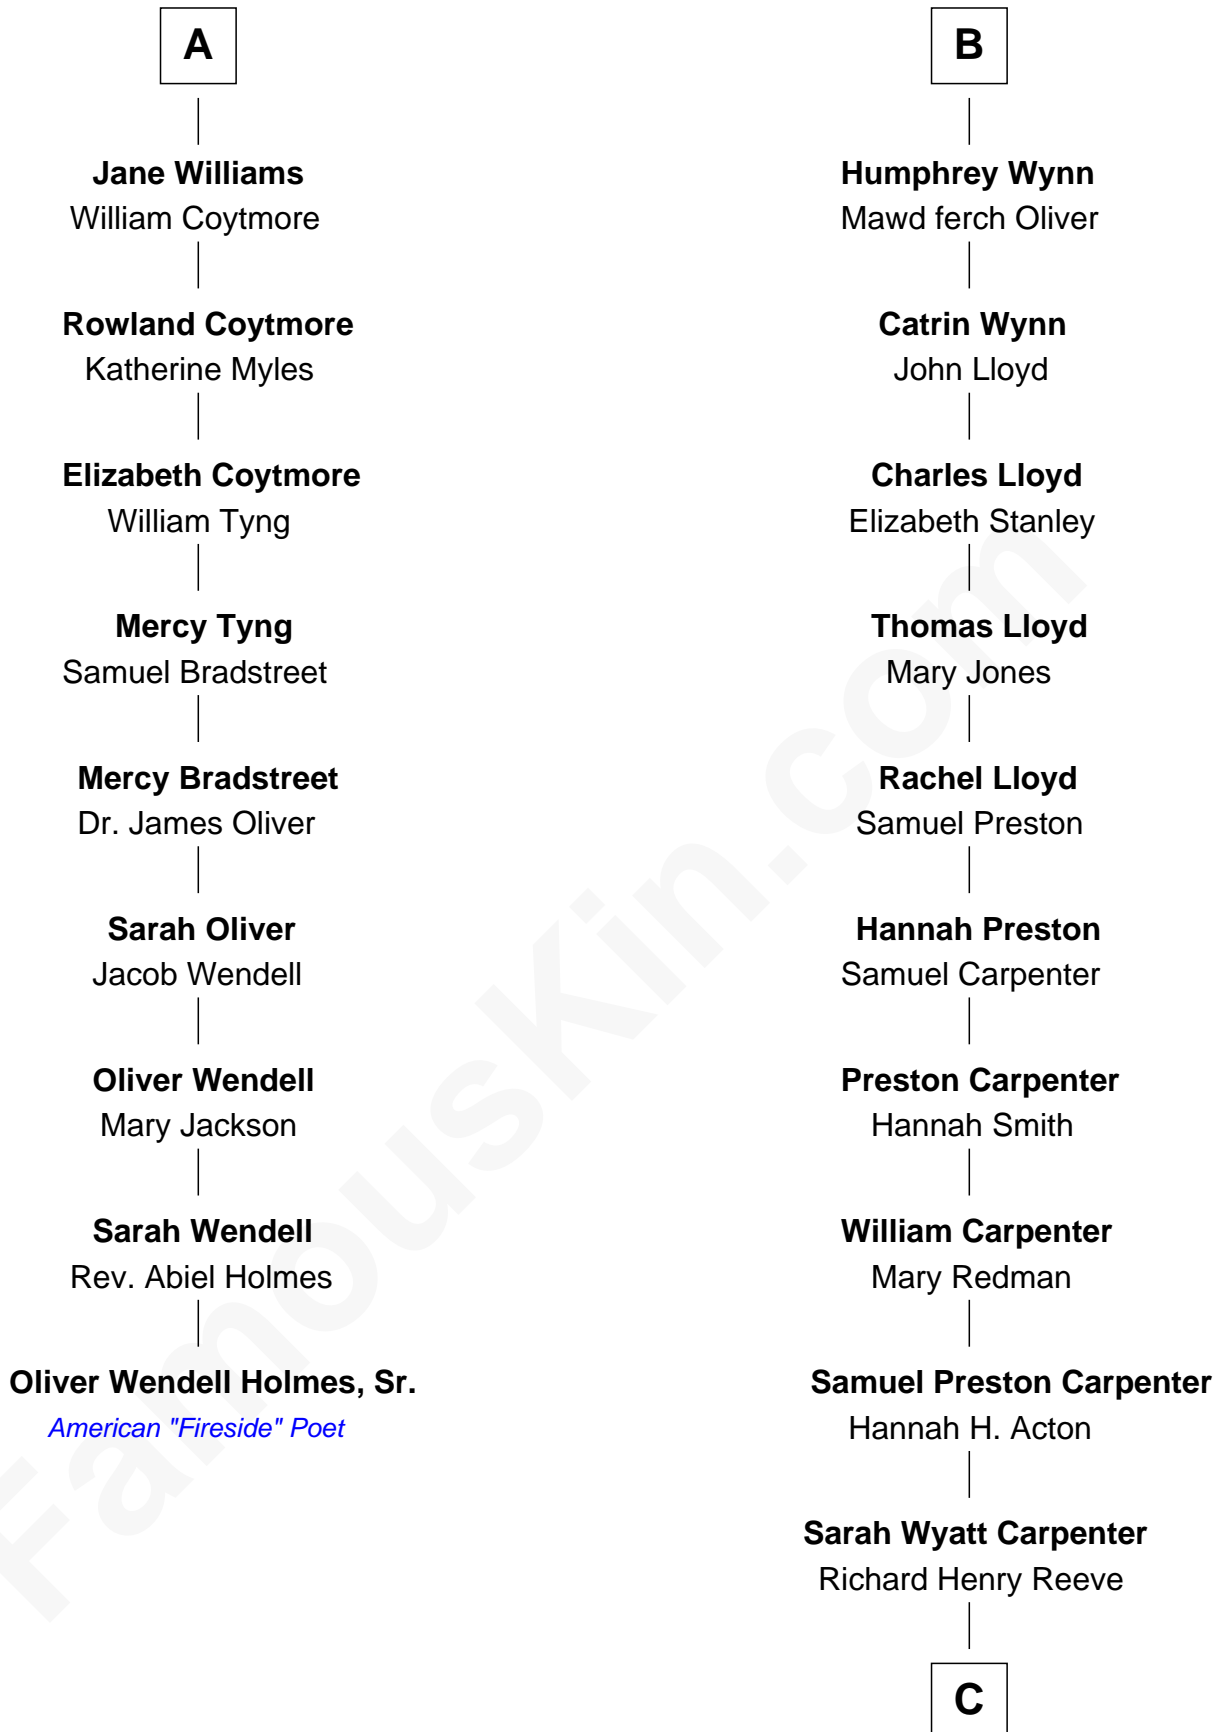

FamousKin.com
Relationship Chart of
Oliver Wendell Holmes, Sr.
American "Fireside" Poet

15th cousin 5 times removed of
Christopher Reeve
Movie Actor

C

Augustus Henry Reeve
Margaretta Willis Baldwin

Richard Henry Reeve
Anne Conrad D'Olier

Franklin D'Olier Reeve
Barbara Pitney Lamb

Christopher Reeve
Movie Actor