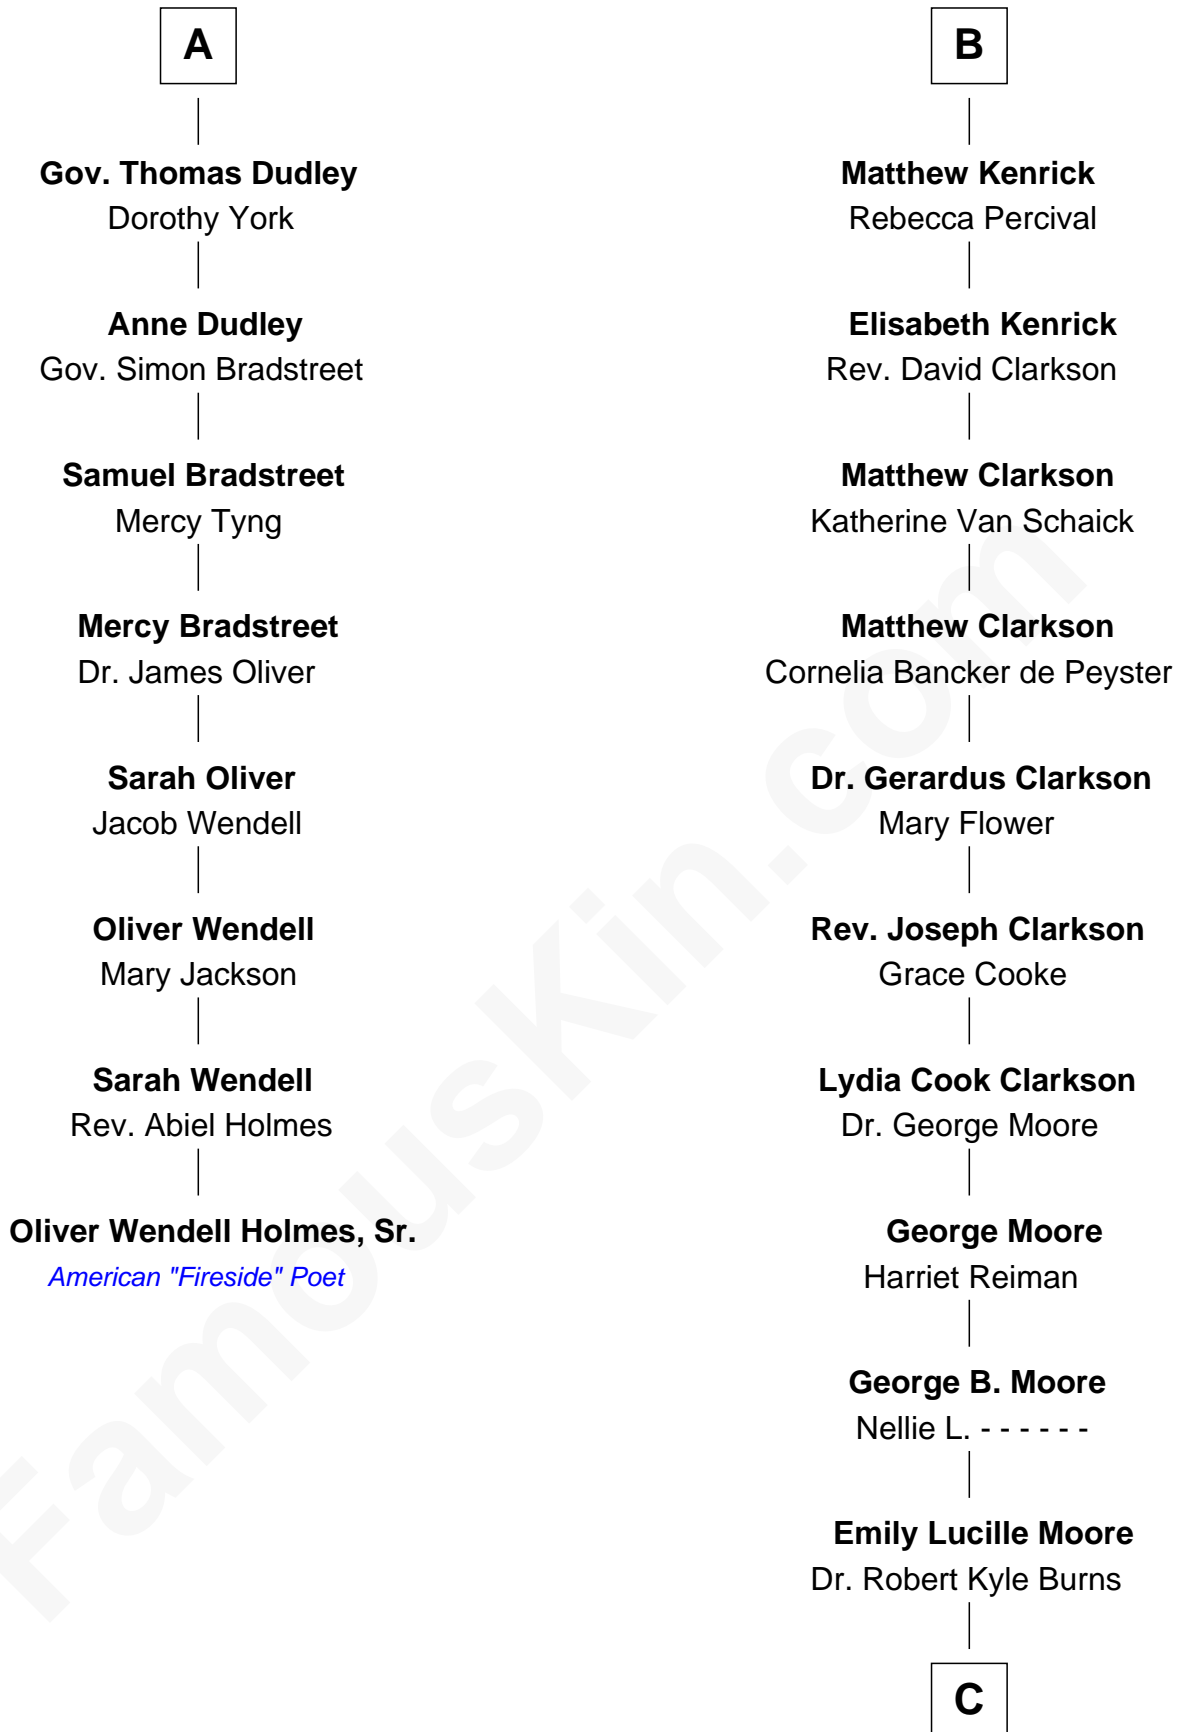

FamousKin.com
Relationship Chart of
Oliver Wendell Holmes, Sr.
American "Fireside" Poet

14th cousin 4 times removed of

Ken Burns

Documentary Filmmaker

C

Robert Kyle Burns

Lyla Smith Tupper

Ken Burns

Documentary Filmmaker

FamousKin.com