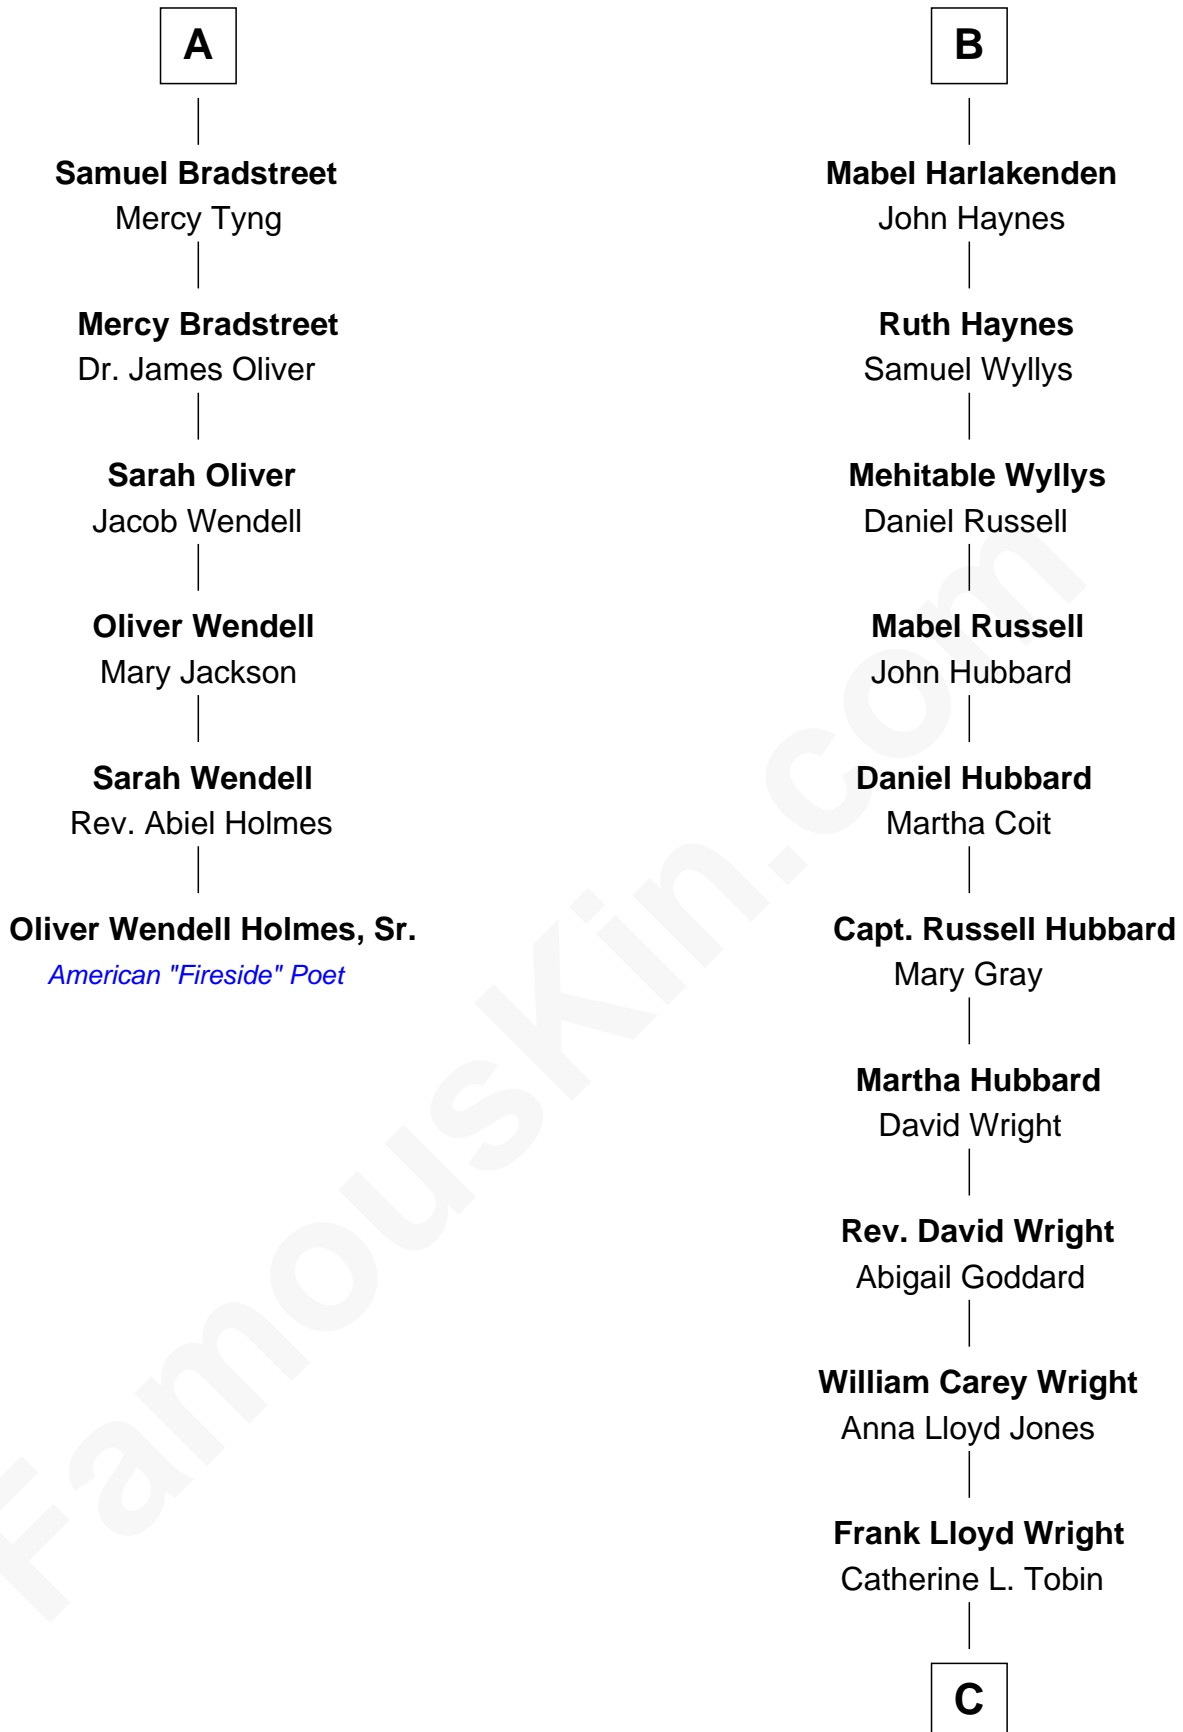

**FamousKin.com**  
**Relationship Chart of**  
**Oliver Wendell Holmes, Sr.**  
*American "Fireside" Poet*

12th cousin 6 times removed of

**Anne Baxter**  
*Movie Actress*

**C**

—  
**Catherine Dorothy Wright**

Kenneth Stuart Baxter

—  
**Anne Baxter**

*Movie Actress*

FamousKin.com