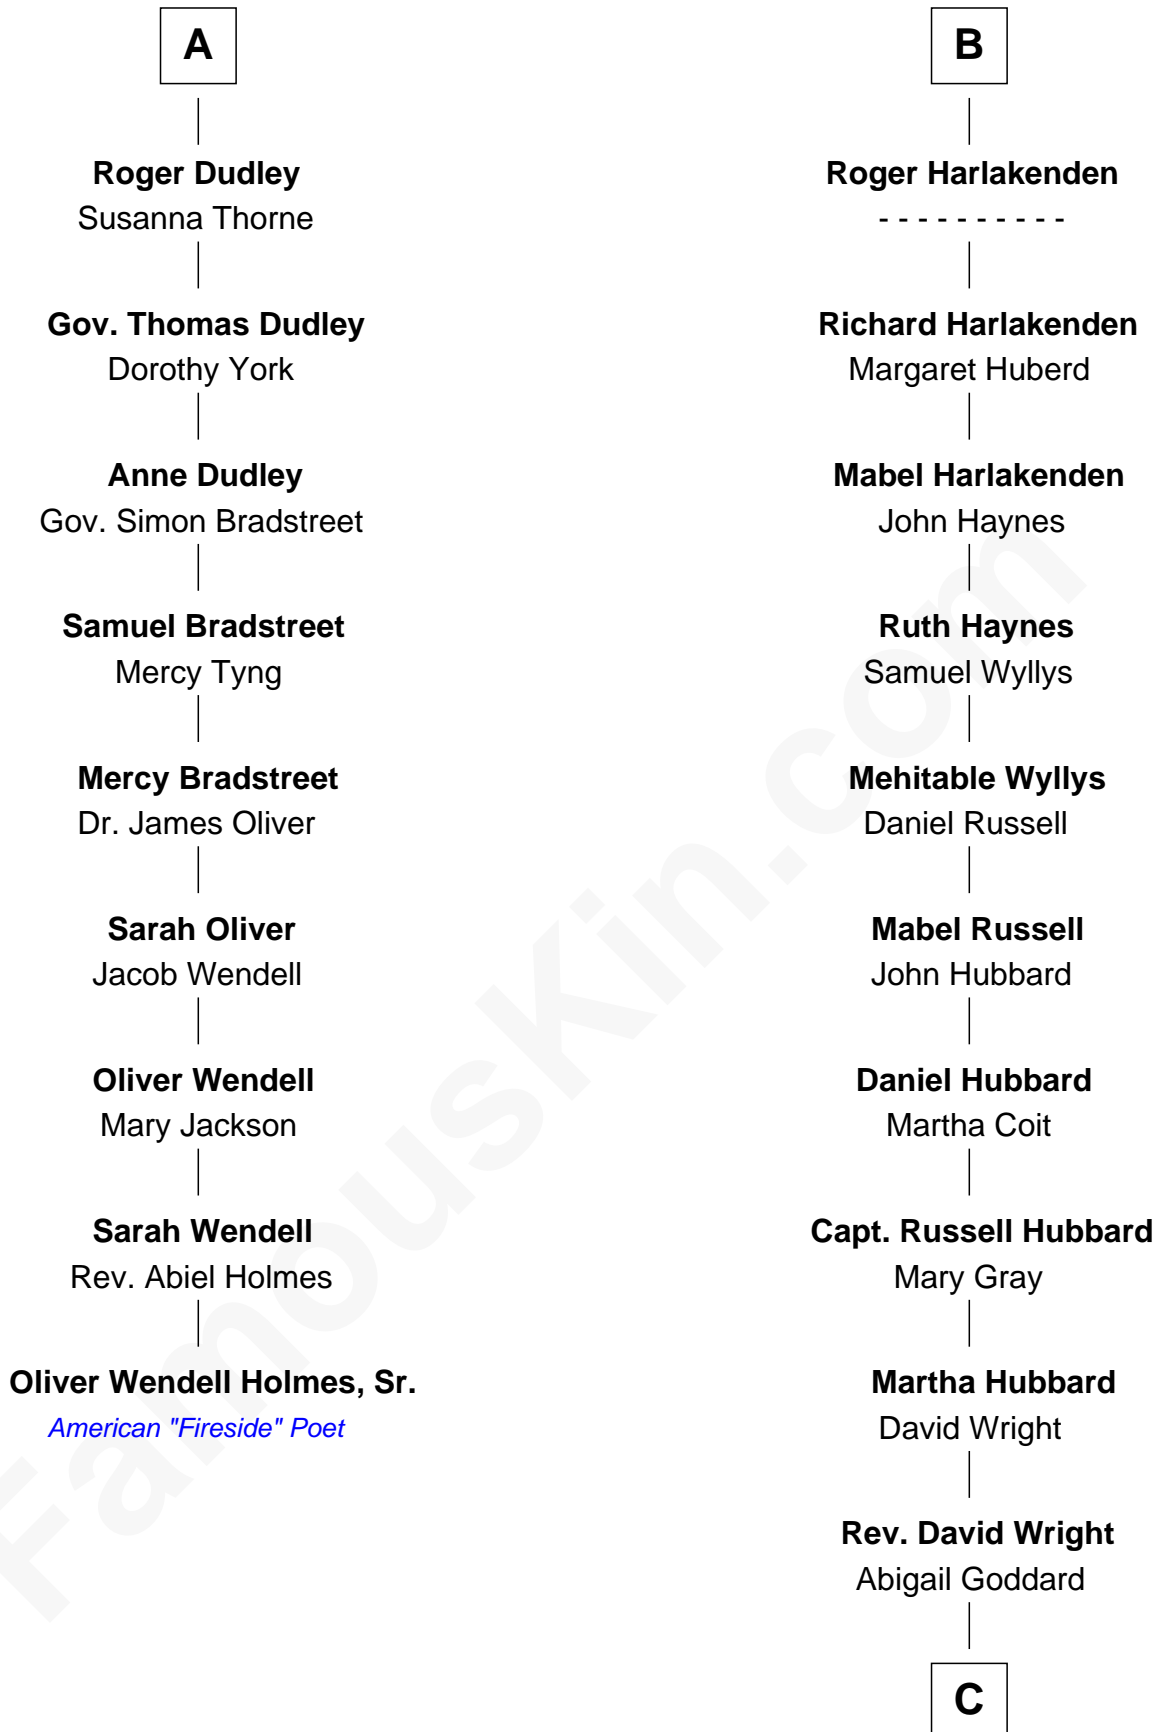

FamousKin.com
Relationship Chart of
Oliver Wendell Holmes, Sr.
American "Fireside" Poet

15th cousin 5 times removed of

Anne Baxter
Movie Actress

C

William Carey Wright

Anna Lloyd Jones

Frank Lloyd Wright

Catherine L. Tobin

Catherine Dorothy Wright

Kenneth Stuart Baxter

Anne Baxter

Movie Actress

FamousKin.com