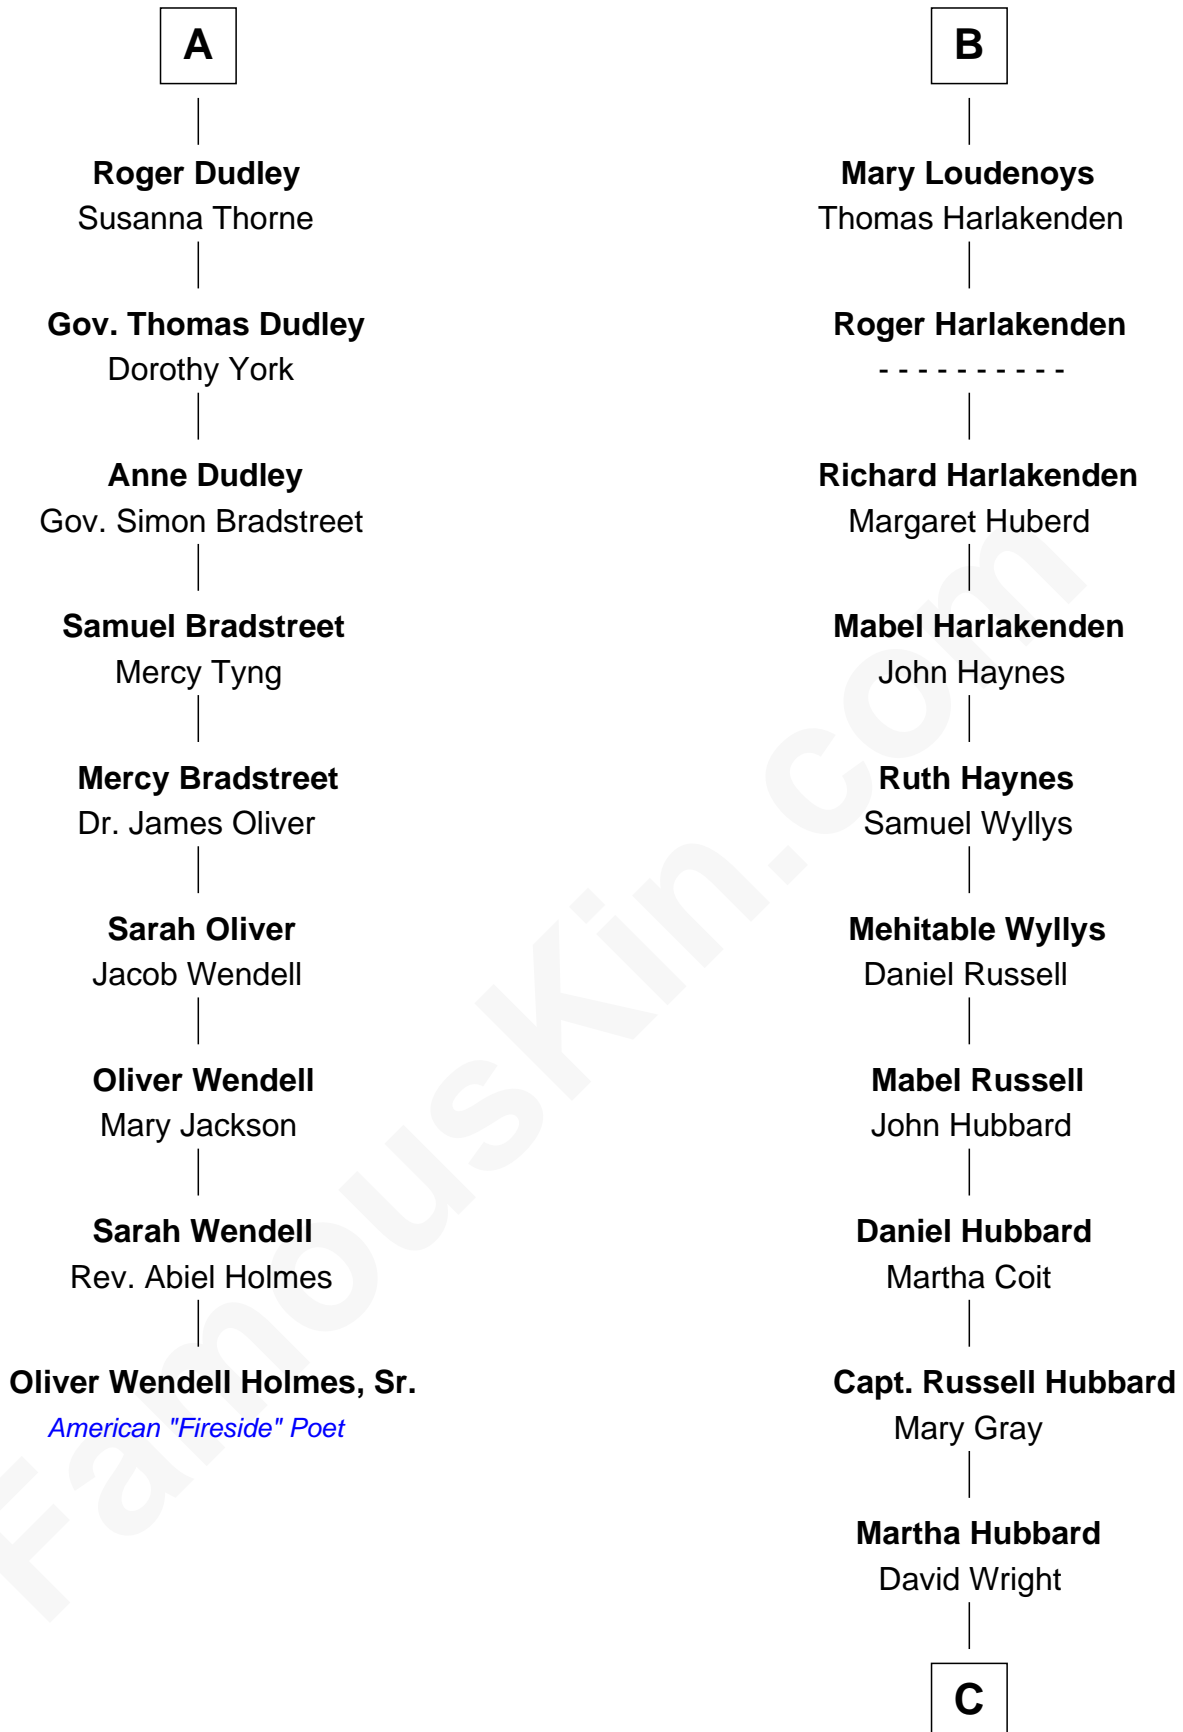

FamousKin.com
Relationship Chart of
Oliver Wendell Holmes, Sr.
American "Fireside" Poet

15th cousin 6 times removed of

Anne Baxter
Movie Actress

C

Rev. David Wright

Abigail Goddard

William Carey Wright

Anna Lloyd Jones

Frank Lloyd Wright

Catherine L. Tobin

Catherine Dorothy Wright

Kenneth Stuart Baxter

Anne Baxter

Movie Actress