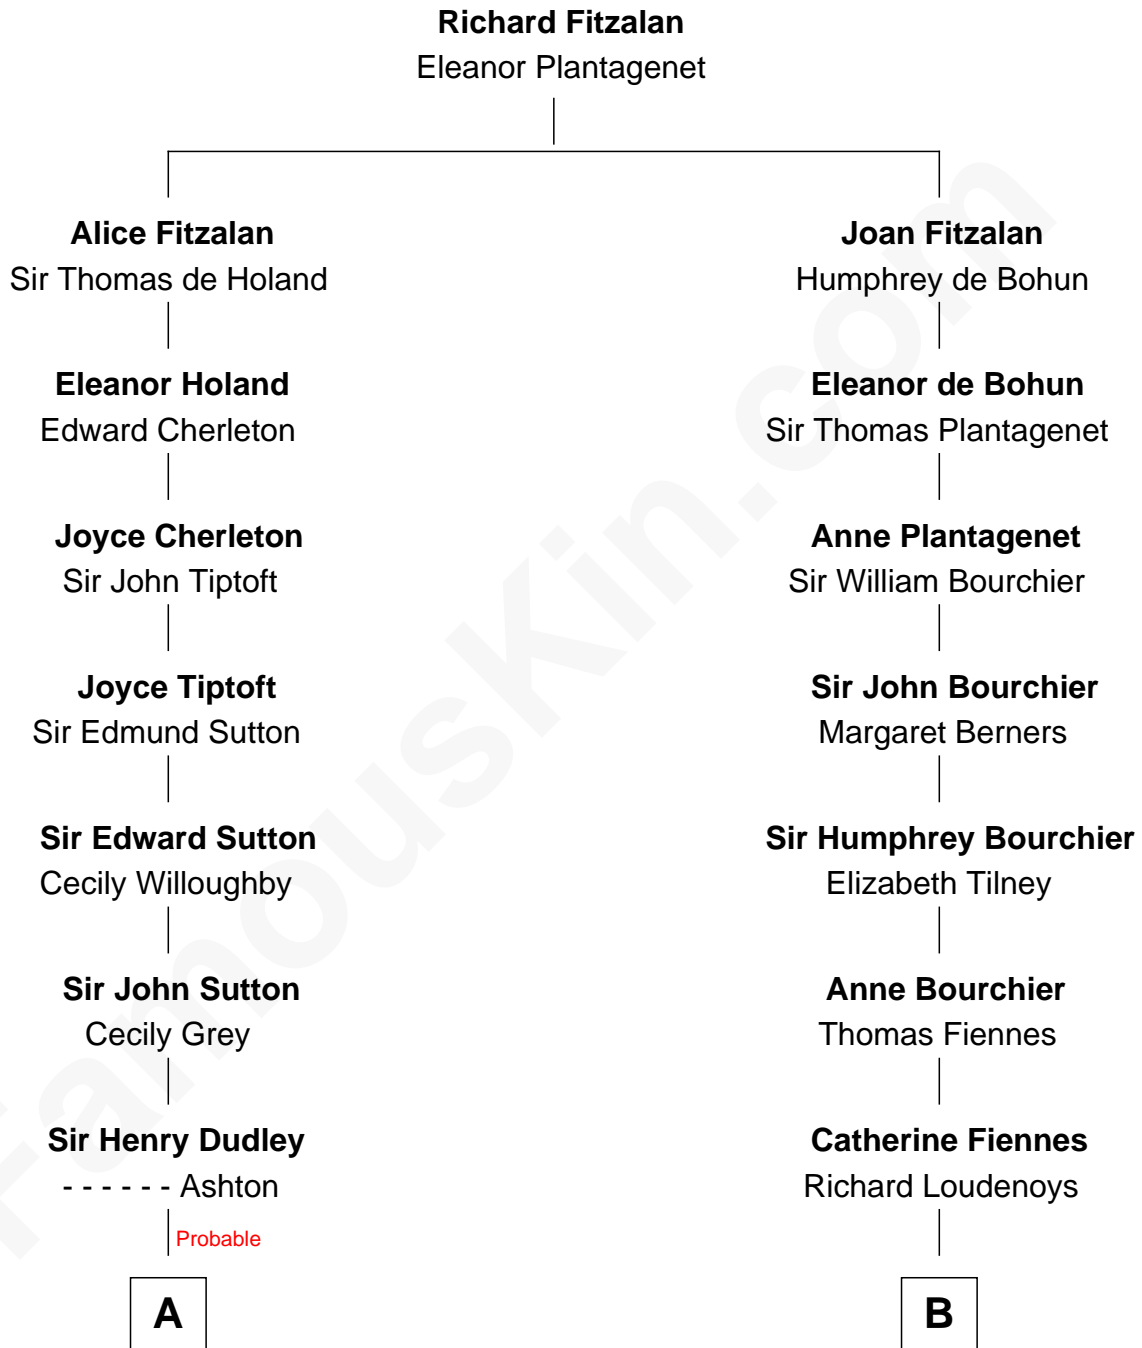

FamousKin.com
Relationship Chart of
Oliver Wendell Holmes, Sr.
American "Fireside" Poet

15th cousin 6 times removed of

Anne Baxter
Movie Actress

C

Rev. David Wright

Abigail Goddard

William Carey Wright

Anna Lloyd Jones

Frank Lloyd Wright

Catherine L. Tobin

Catherine Dorothy Wright

Kenneth Stuart Baxter

Anne Baxter

Movie Actress