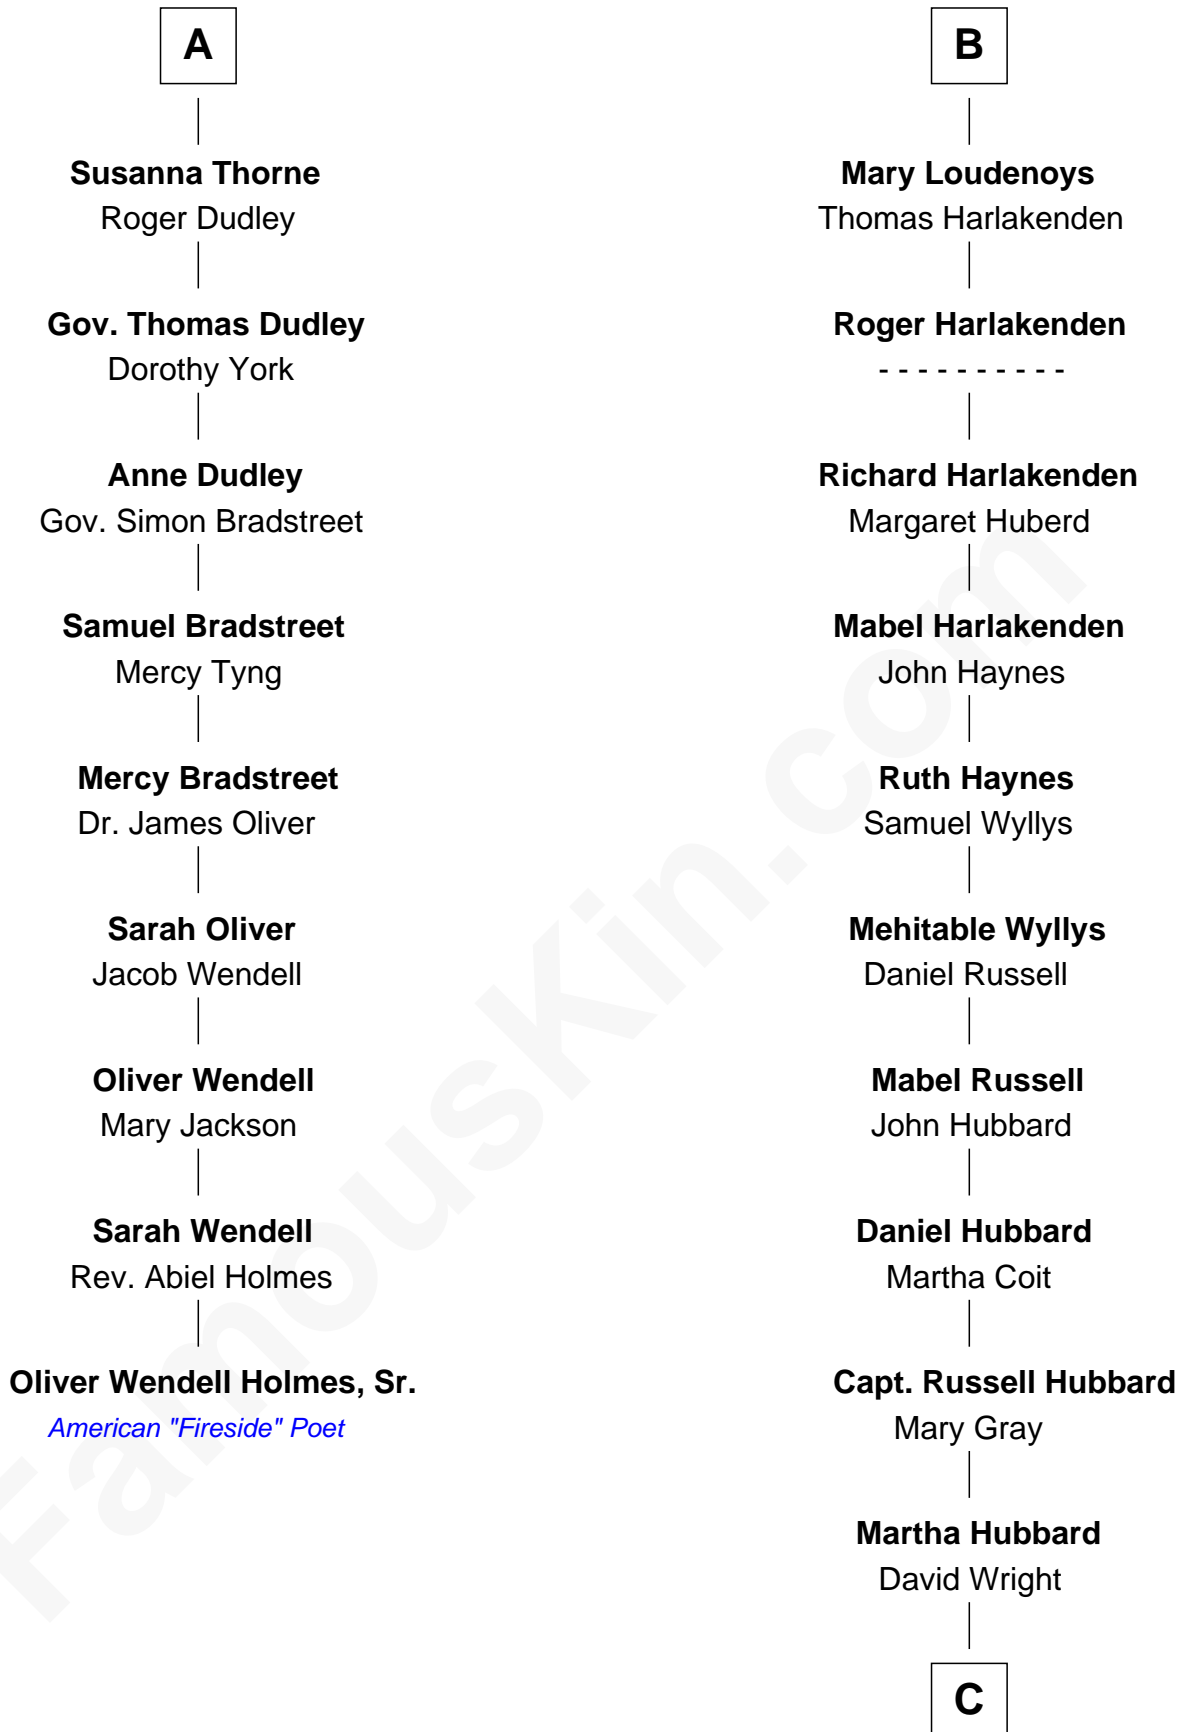

FamousKin.com
Relationship Chart of
Oliver Wendell Holmes, Sr.
American "Fireside" Poet

15th cousin 6 times removed of

Anne Baxter
Movie Actress

Sir John Grey
 Avice Marmion

C

Rev. David Wright

Abigail Goddard

William Carey Wright

Anna Lloyd Jones

Frank Lloyd Wright

Catherine L. Tobin

Catherine Dorothy Wright

Kenneth Stuart Baxter

Anne Baxter

Movie Actress