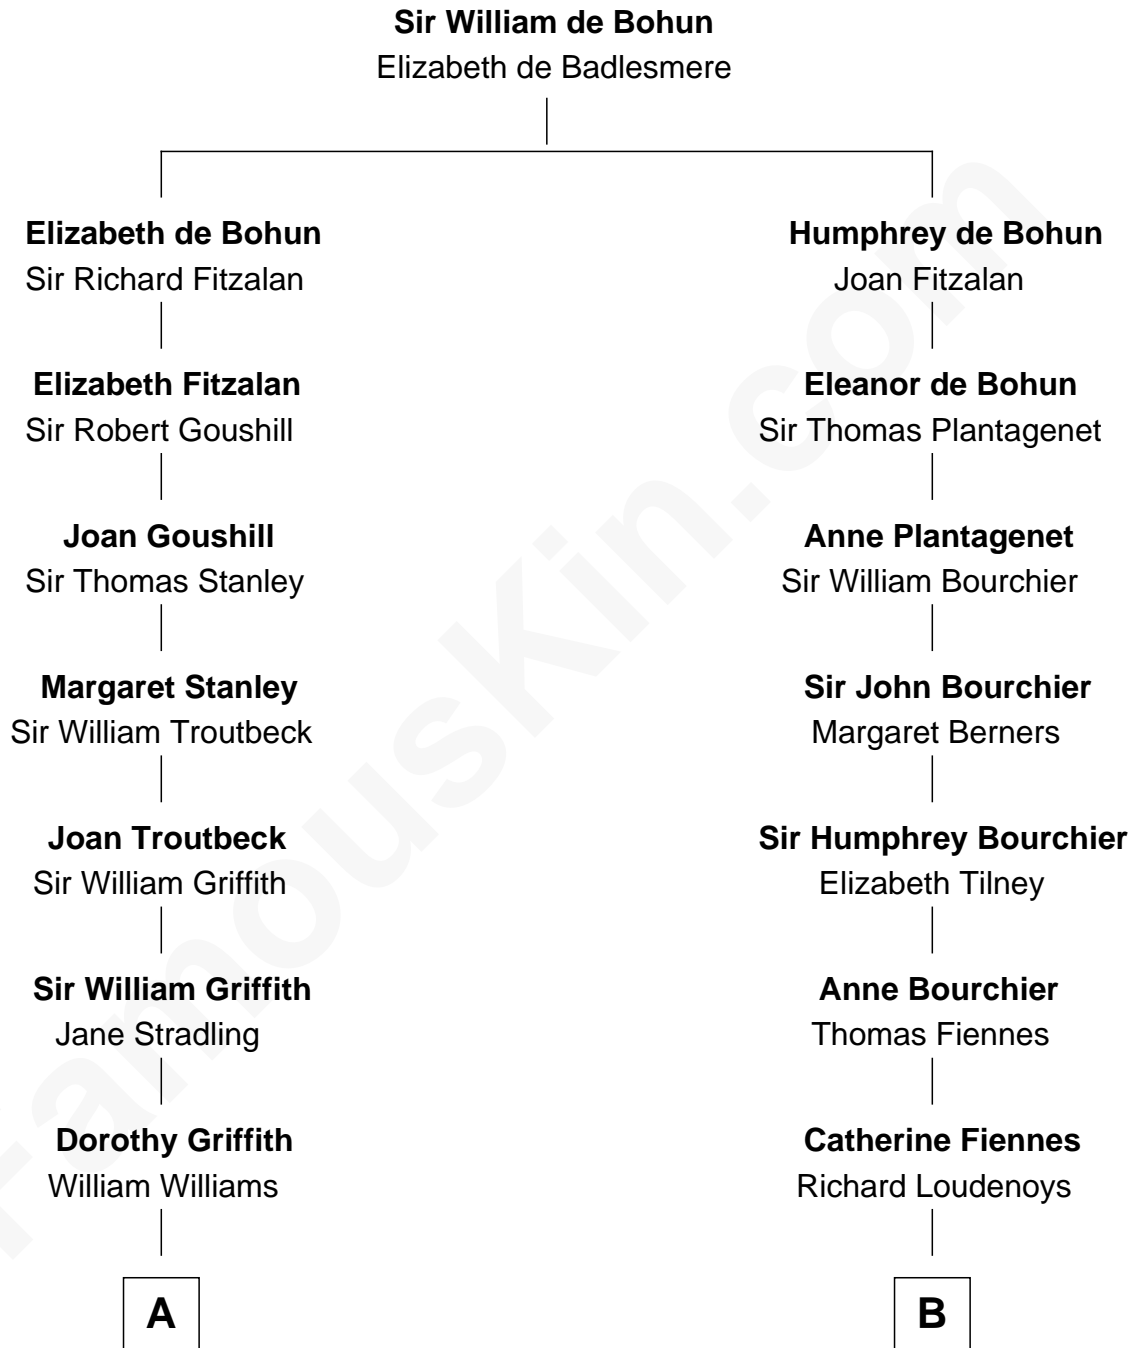

FamousKin.com
Relationship Chart of
Oliver Wendell Holmes, Sr.
American "Fireside" Poet

15th cousin 6 times removed of

Anne Baxter
Movie Actress

C

Rev. David Wright

Abigail Goddard

William Carey Wright

Anna Lloyd Jones

Frank Lloyd Wright

Catherine L. Tobin

Catherine Dorothy Wright

Kenneth Stuart Baxter

Anne Baxter

Movie Actress