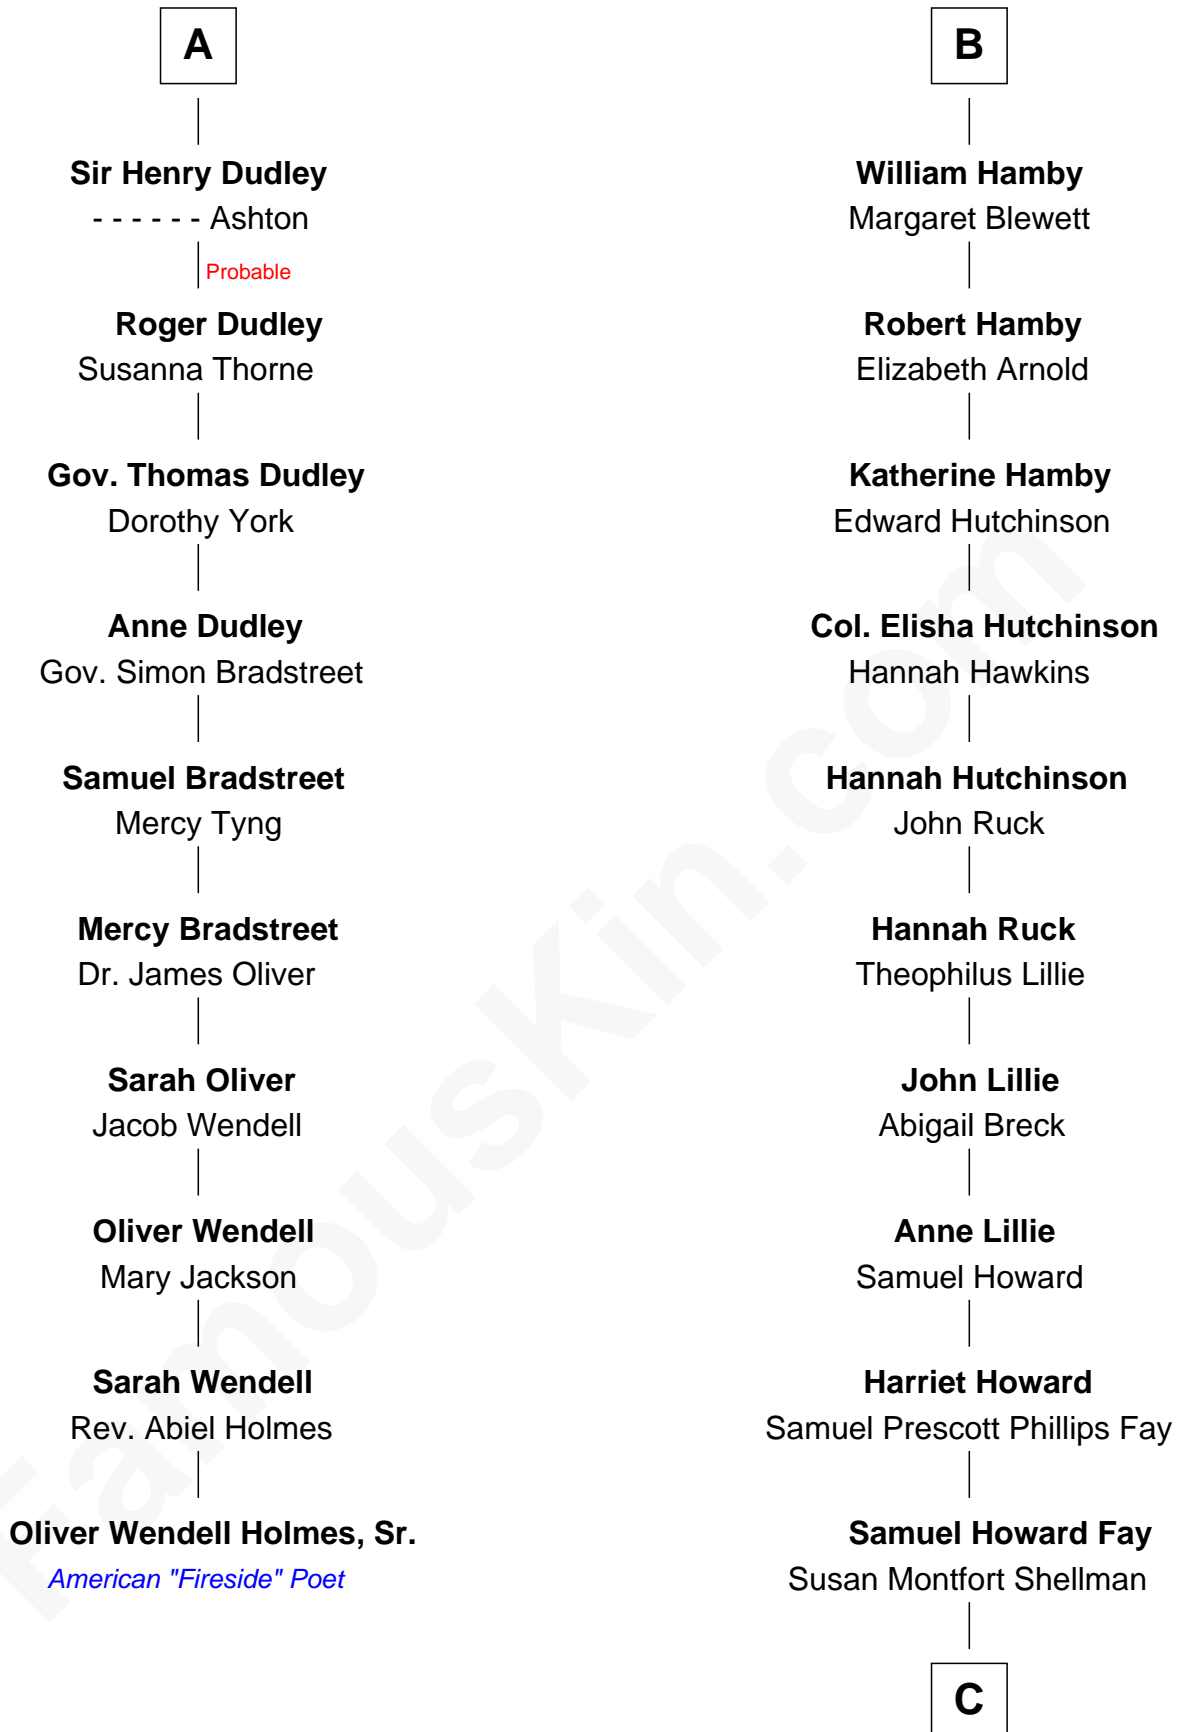

**FamousKin.com**  
**Relationship Chart of**  
**Oliver Wendell Holmes, Sr.**  
*American "Fireside" Poet*

16th cousin 4 times removed of

**George H. W. Bush**  
*41st U.S. President*

**Sir Philip le Despencer**  
 Joan de Cobham

Sir Andrew Luttrell

**Sir Andrew Luttrell**

Joan Tailboys

**Hawise Luttrell**

Sir Godfrey Hilton

**Sir Godfrey Hilton**

Margery Willoughby

**Elizabeth Hilton**

Richard Thimbleby

**Anne Thimbleby**

John Booth

**Eleanor Booth**

Edward Hamby

**B**

**C**

**Harriet Eleanor Fay**  
Rev. James Smith Bush

**Samuel Prescott Bush**  
Flora Sheldon

**Prescott Sheldon Bush**  
Dorothy Wear Walker

**George H. W. Bush**  
*41st U.S. President*

FamousKin.com