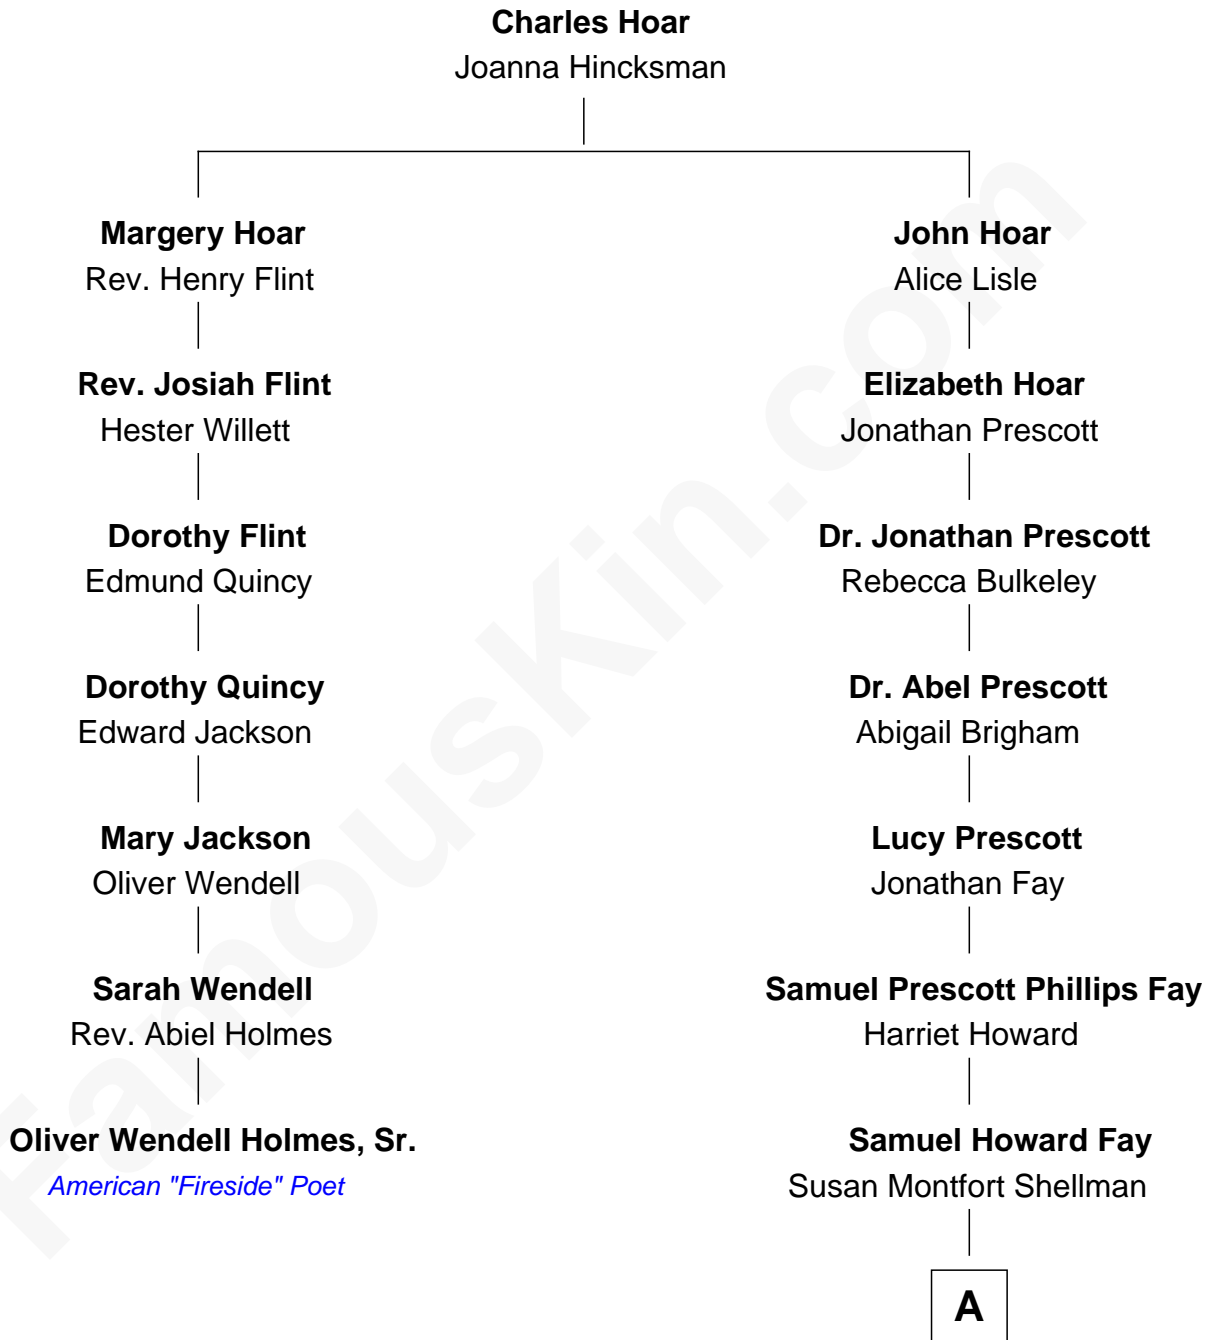

FamousKin.com
Relationship Chart of
Oliver Wendell Holmes, Sr.
American "Fireside" Poet

6th cousin 4 times removed of
George H. W. Bush
41st U.S. President

A

—
Harriet Eleanor Fay
Rev. James Smith Bush

—
Samuel Prescott Bush
Flora Sheldon

—
Prescott Sheldon Bush
Dorothy Wear Walker

—
George H. W. Bush
41st U.S. President