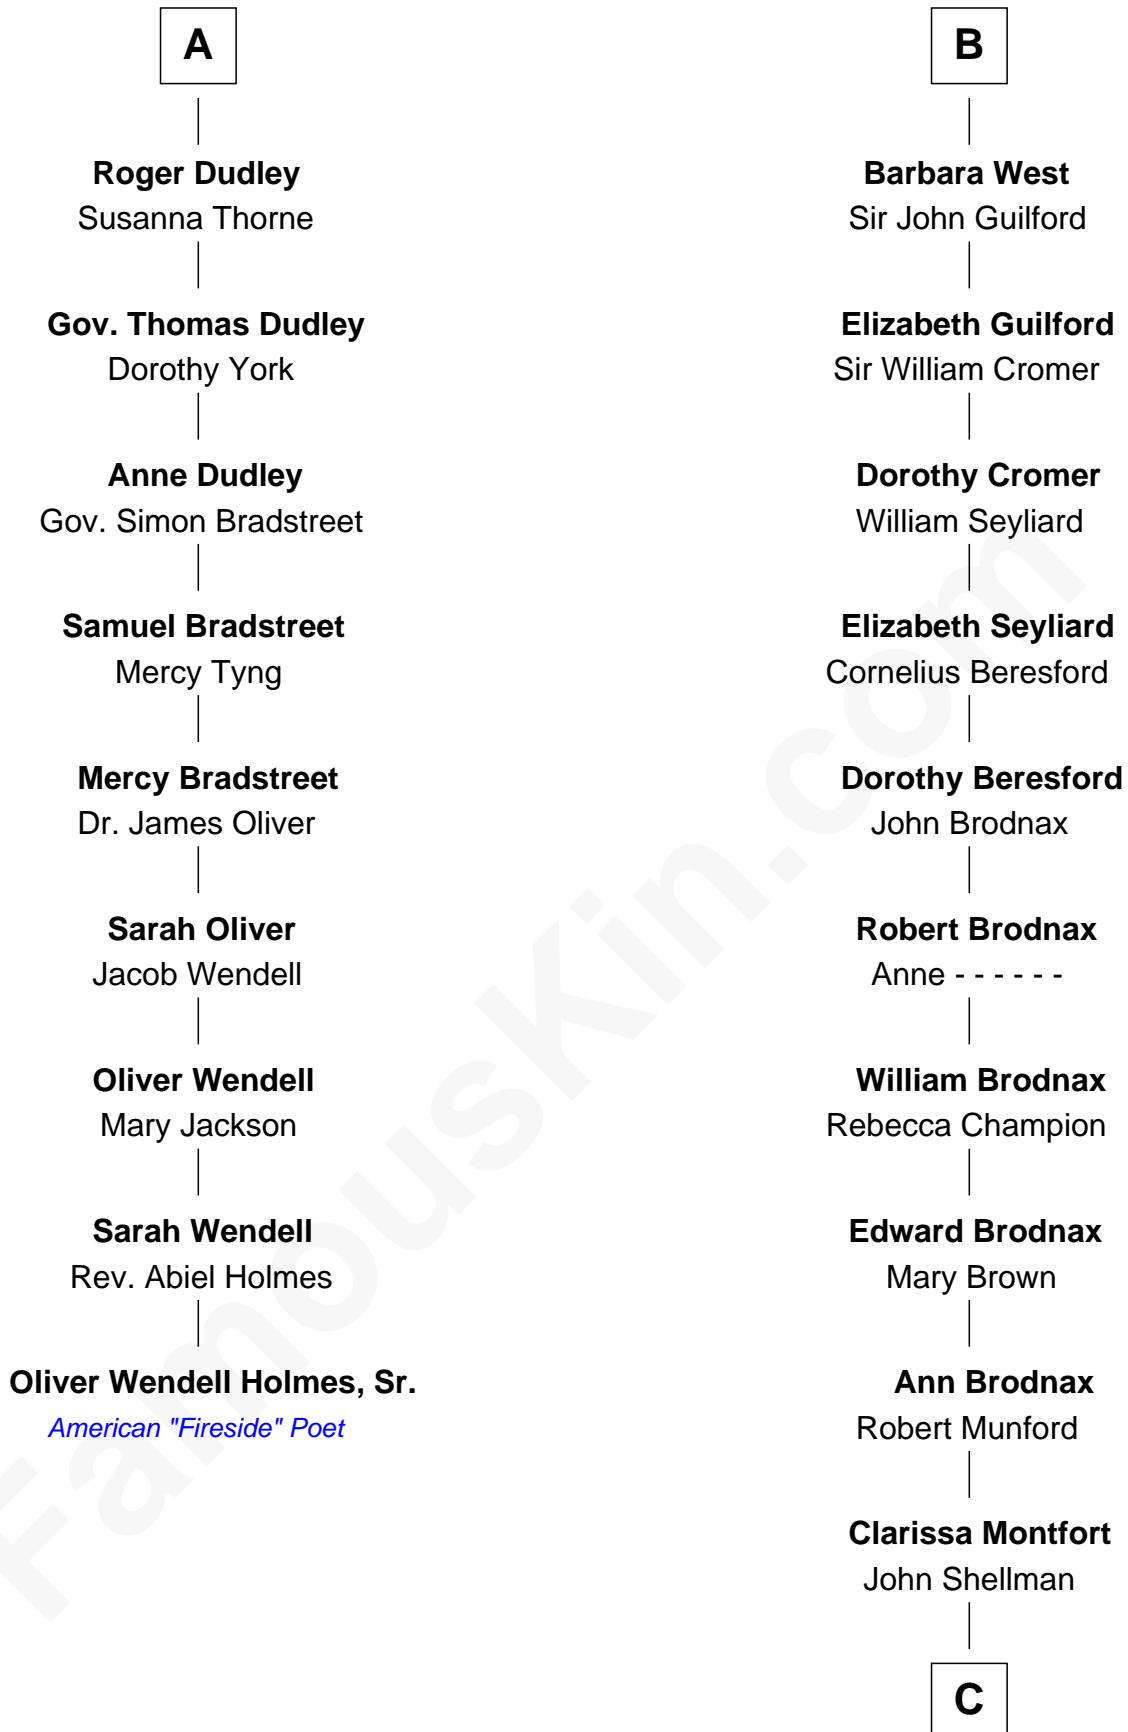

FamousKin.com
Relationship Chart of
Oliver Wendell Holmes, Sr.
American "Fireside" Poet

15th cousin 6 times removed of

George H. W. Bush
41st U.S. President

C

—
Susan Montfort Shellman

Samuel Howard Fay

—
Harriet Eleanor Fay

Rev. James Smith Bush

—
Samuel Prescott Bush

Flora Sheldon

—
Prescott Sheldon Bush

Dorothy Wear Walker

—
George H. W. Bush

41st U.S. President

FamousKin.com