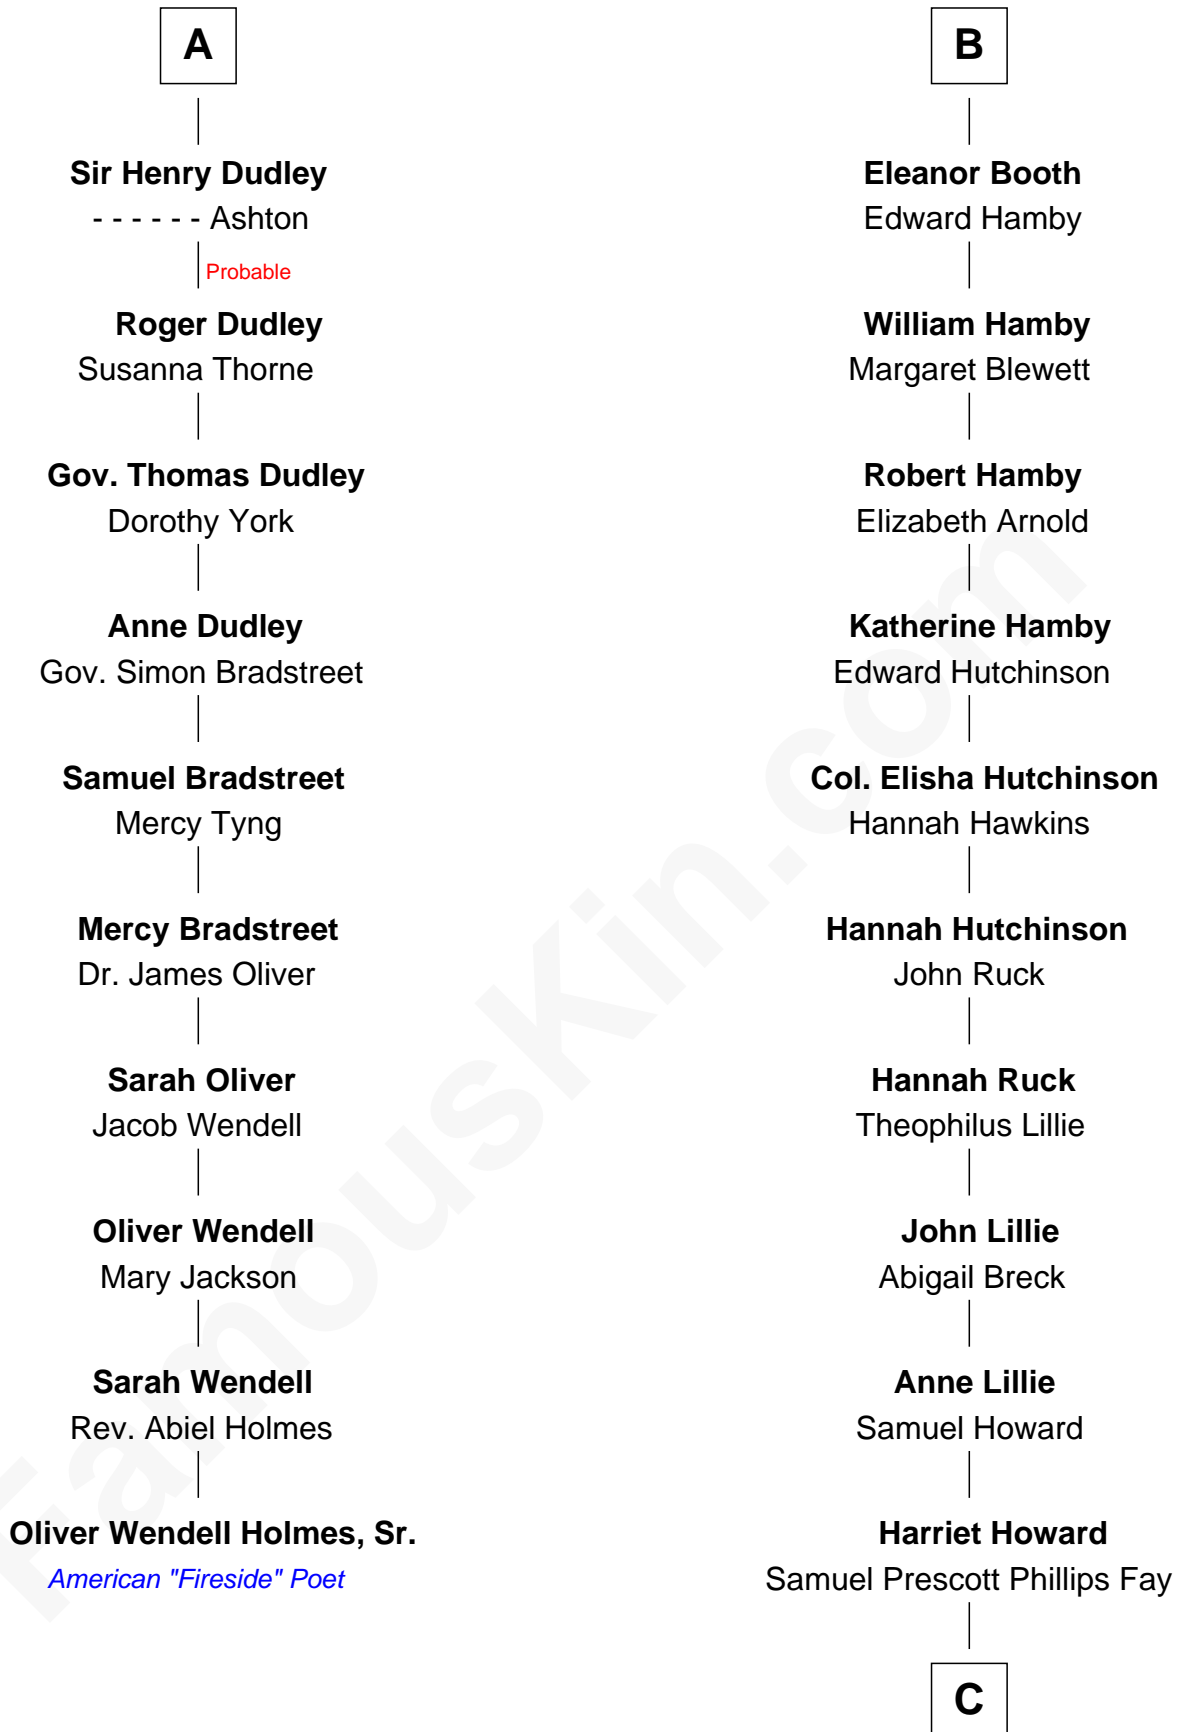

FamousKin.com
Relationship Chart of
Oliver Wendell Holmes, Sr.
American "Fireside" Poet

16th cousin 5 times removed of

George H. W. Bush
41st U.S. President

C

—
Samuel Howard Fay
Susan Montfort Shellman

—
Harriet Eleanor Fay
Rev. James Smith Bush

—
Samuel Prescott Bush
Flora Sheldon

—
Prescott Sheldon Bush
Dorothy Wear Walker

—
George H. W. Bush
41st U.S. President

FamousKin.com