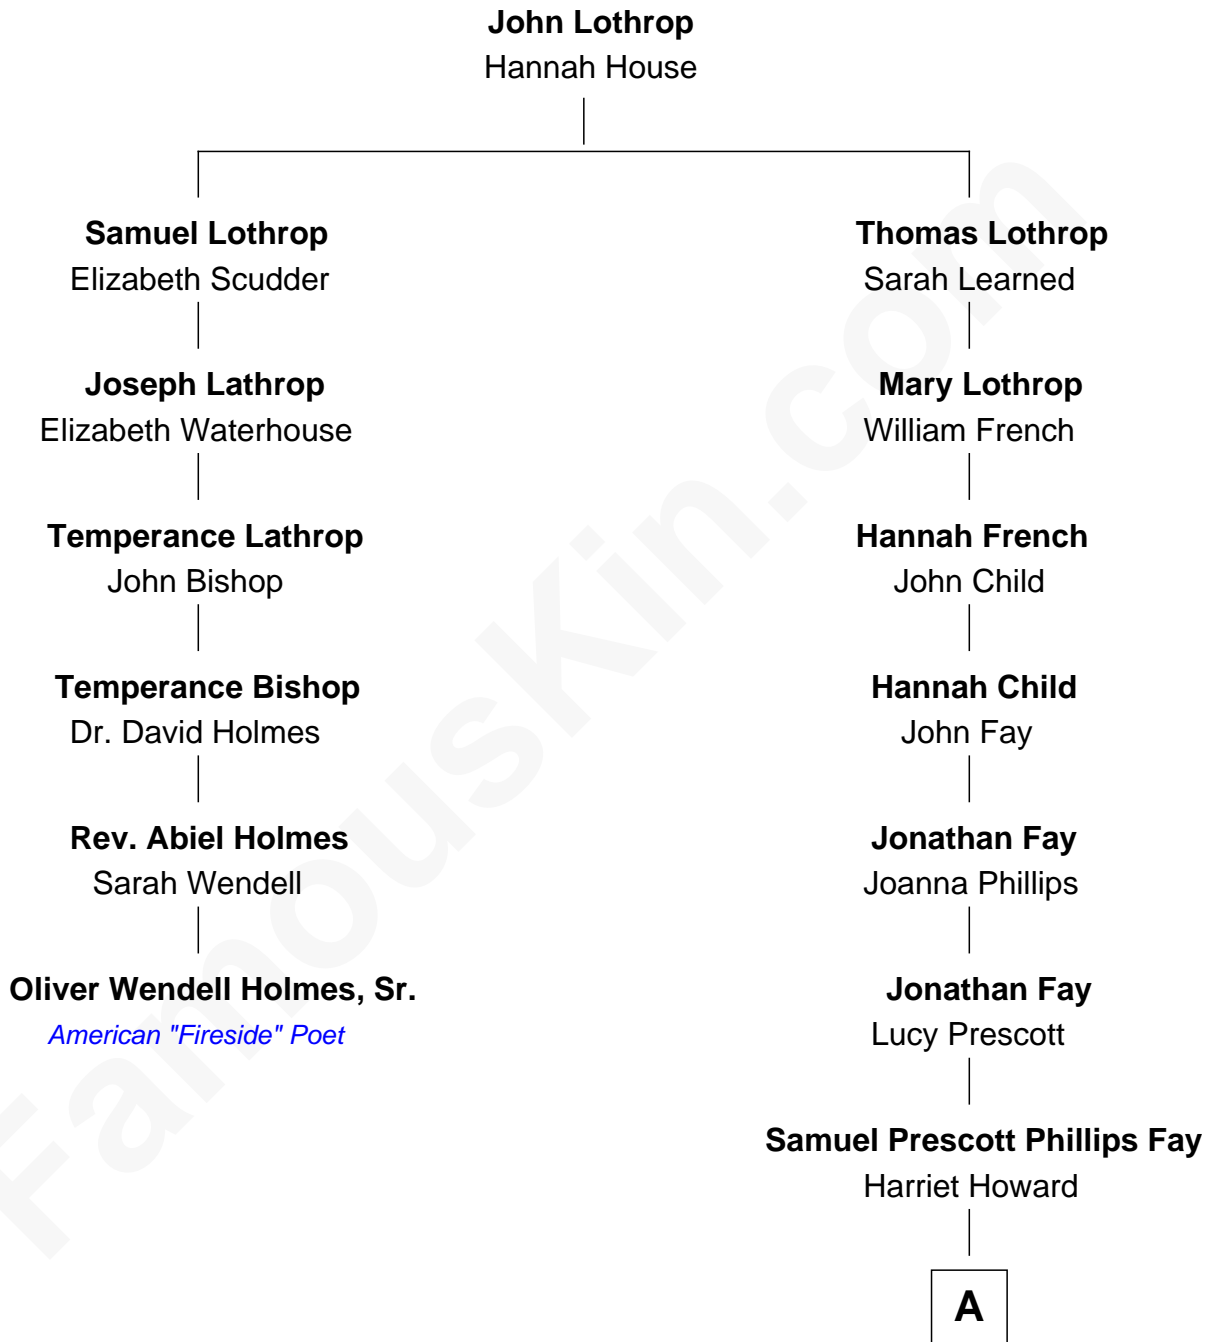

FamousKin.com
Relationship Chart of
Oliver Wendell Holmes, Sr.
American "Fireside" Poet

5th cousin 6 times removed of
George H. W. Bush
41st U.S. President

A

—
Samuel Howard Fay
Susan Montfort Shellman

—
Harriet Eleanor Fay
Rev. James Smith Bush

—
Samuel Prescott Bush
Flora Sheldon

—
Prescott Sheldon Bush
Dorothy Wear Walker

—
George H. W. Bush
41st U.S. President