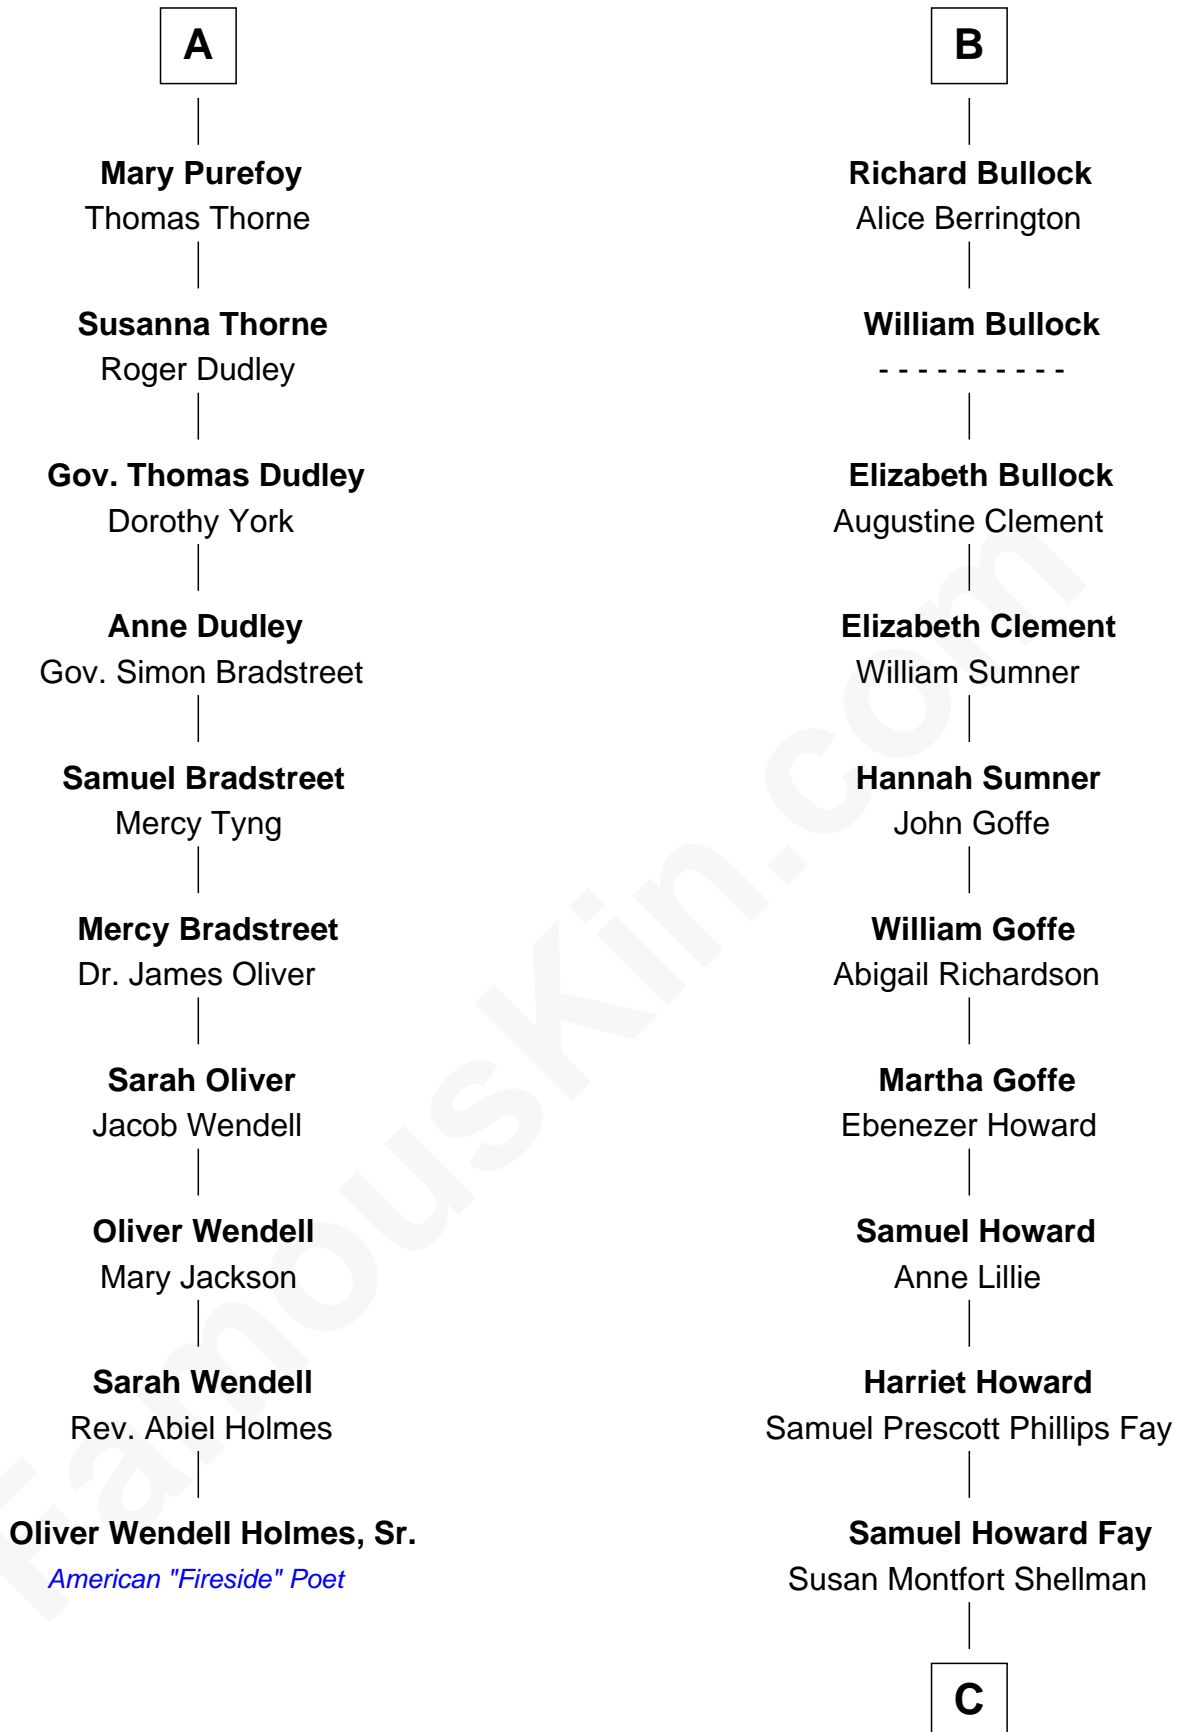

FamousKin.com
Relationship Chart of
Oliver Wendell Holmes, Sr.
American "Fireside" Poet

16th cousin 4 times removed of

George H. W. Bush
41st U.S. President

Sir John Howard
 Alice de Bois

Joan Howard
 Sir Peter de Brewes

Beatrice Brewes
 Sir Hugh Shirley

Sir Ralph Shirley
 Joan Basset

Beatrice Shirley
 John Brome

Isabel Brome
 John Denton

Alice Denton
 Nicholas Purefoy

Edward Purefoy
 Anne Fettiplace

A

Sir Robert Howard
 Margaret de Scales

Sir John Howard
 Margaret de Plaiz

Sir John Howard
 Joan Walton

Elizabeth Howard
 Sir John de Vere

Joan de Vere
 Sir William Norreys

Margaret Norreys
 Gilbert Bullock

Thomas Bullock
 Alice Kingsmill

B

C

Harriet Eleanor Fay
Rev. James Smith Bush

Samuel Prescott Bush
Flora Sheldon

Prescott Sheldon Bush
Dorothy Wear Walker

George H. W. Bush
41st U.S. President

FamousKin.com