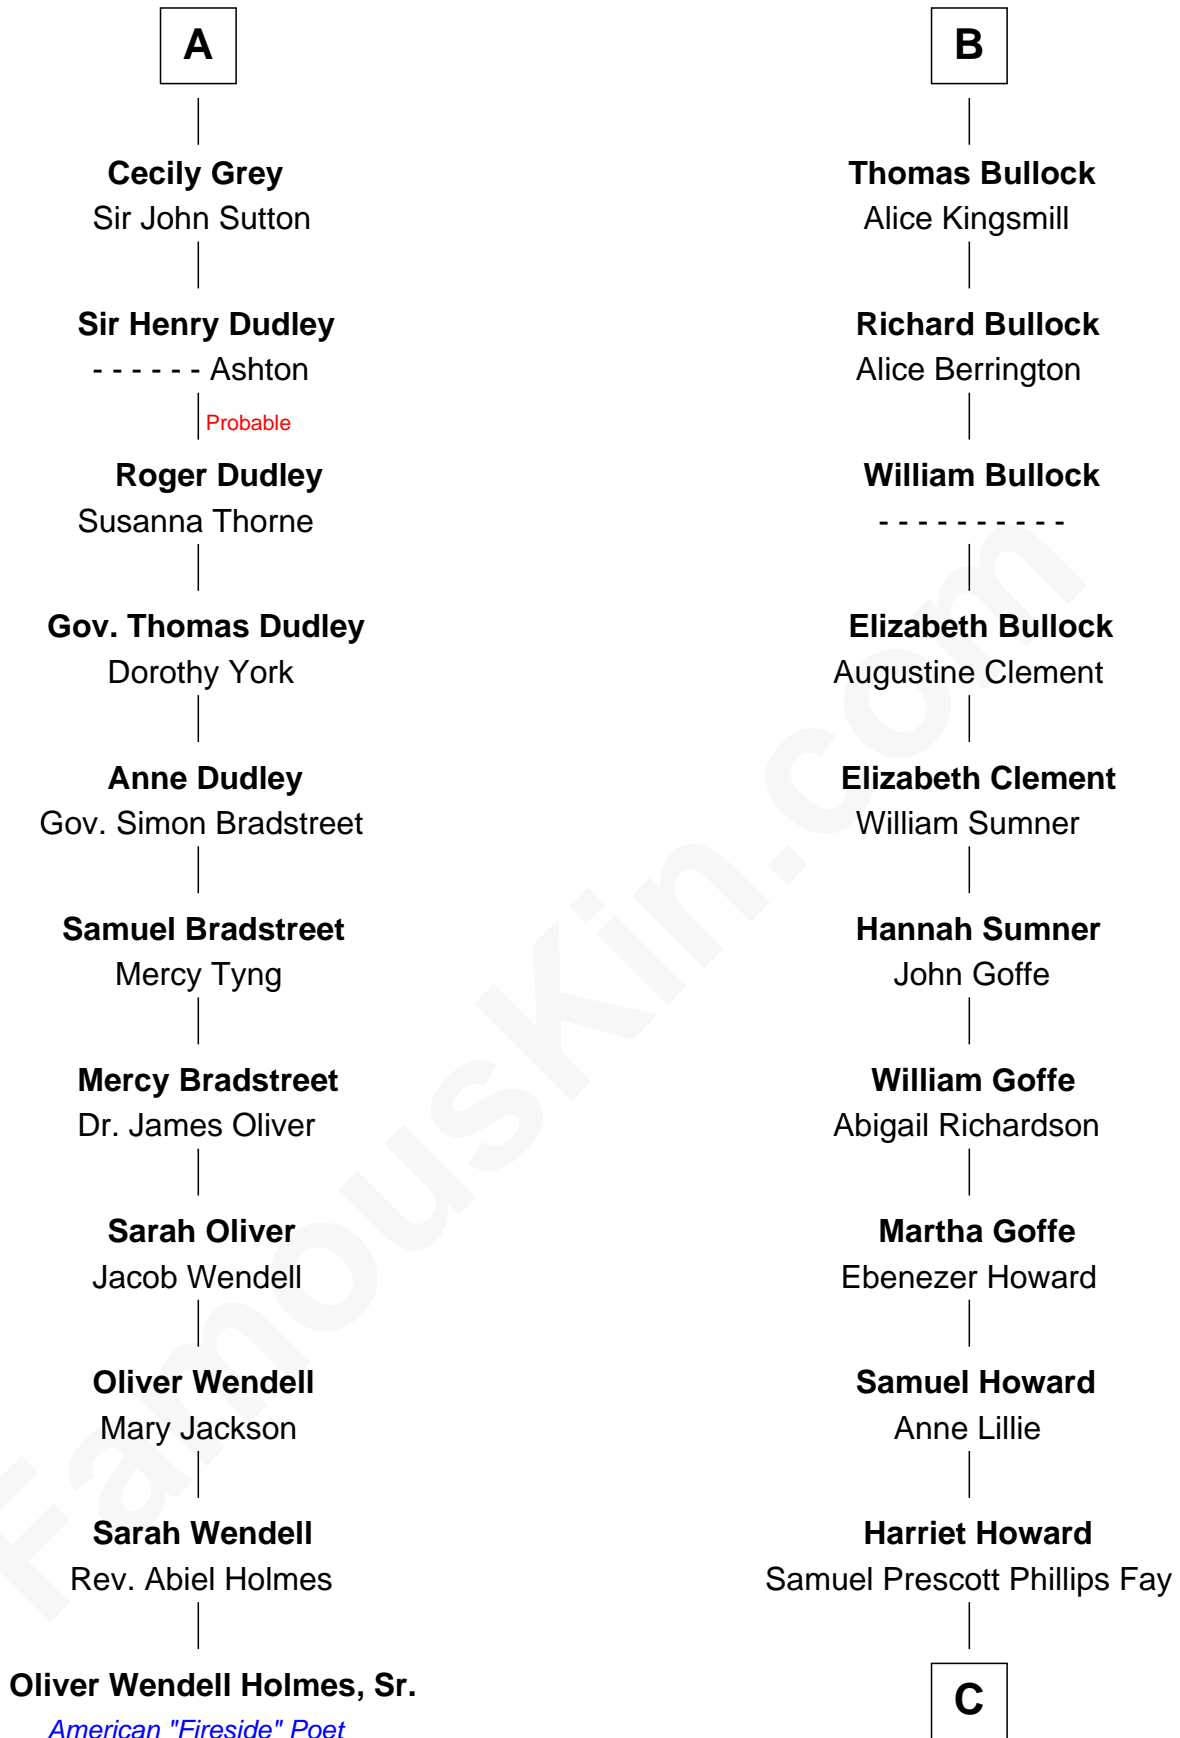

**FamousKin.com**  
**Relationship Chart of**  
**Oliver Wendell Holmes, Sr.**  
*American "Fireside" Poet*

17th cousin 4 times removed of

**George H. W. Bush**  
*41st U.S. President*

**Sir Thomas de Multon**  
 Eleanor de Burgh

**C**

—  
**Samuel Howard Fay**  
Susan Montfort Shellman

—  
**Harriet Eleanor Fay**  
Rev. James Smith Bush

—  
**Samuel Prescott Bush**  
Flora Sheldon

—  
**Prescott Sheldon Bush**  
Dorothy Wear Walker

—  
**George H. W. Bush**  
*41st U.S. President*