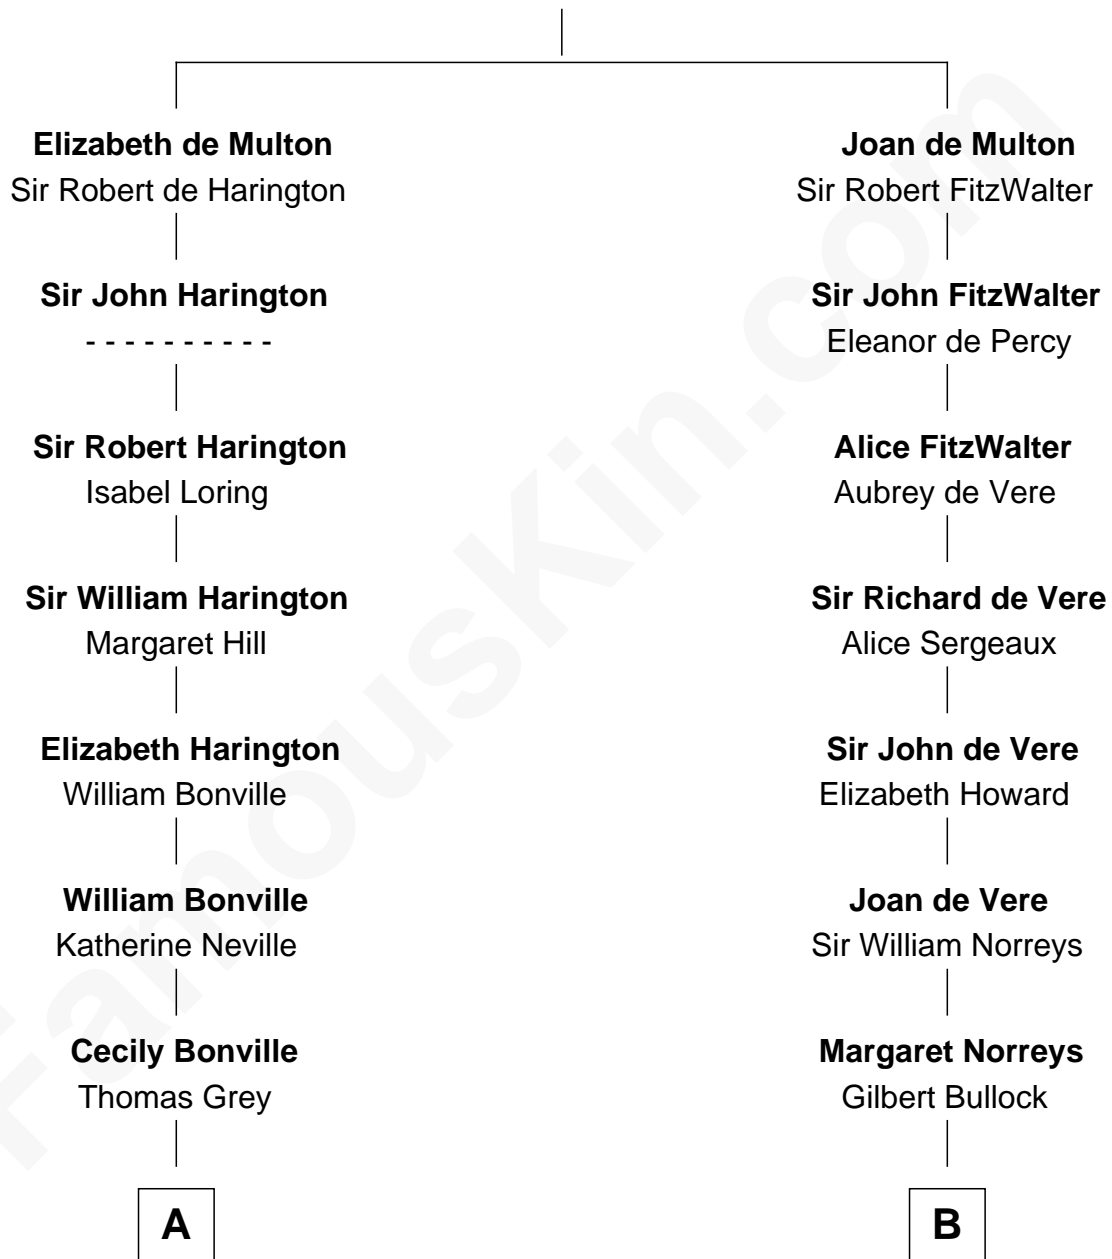

**FamousKin.com**  
**Relationship Chart of**  
**Oliver Wendell Holmes, Sr.**  
*American "Fireside" Poet*

17th cousin 4 times removed of

**George H. W. Bush**  
*41st U.S. President*

**Sir Thomas de Multon**  
 Eleanor de Burgh

**C**

—  
**Samuel Howard Fay**  
Susan Montfort Shellman

—  
**Harriet Eleanor Fay**  
Rev. James Smith Bush

—  
**Samuel Prescott Bush**  
Flora Sheldon

—  
**Prescott Sheldon Bush**  
Dorothy Wear Walker

—  
**George H. W. Bush**  
*41st U.S. President*