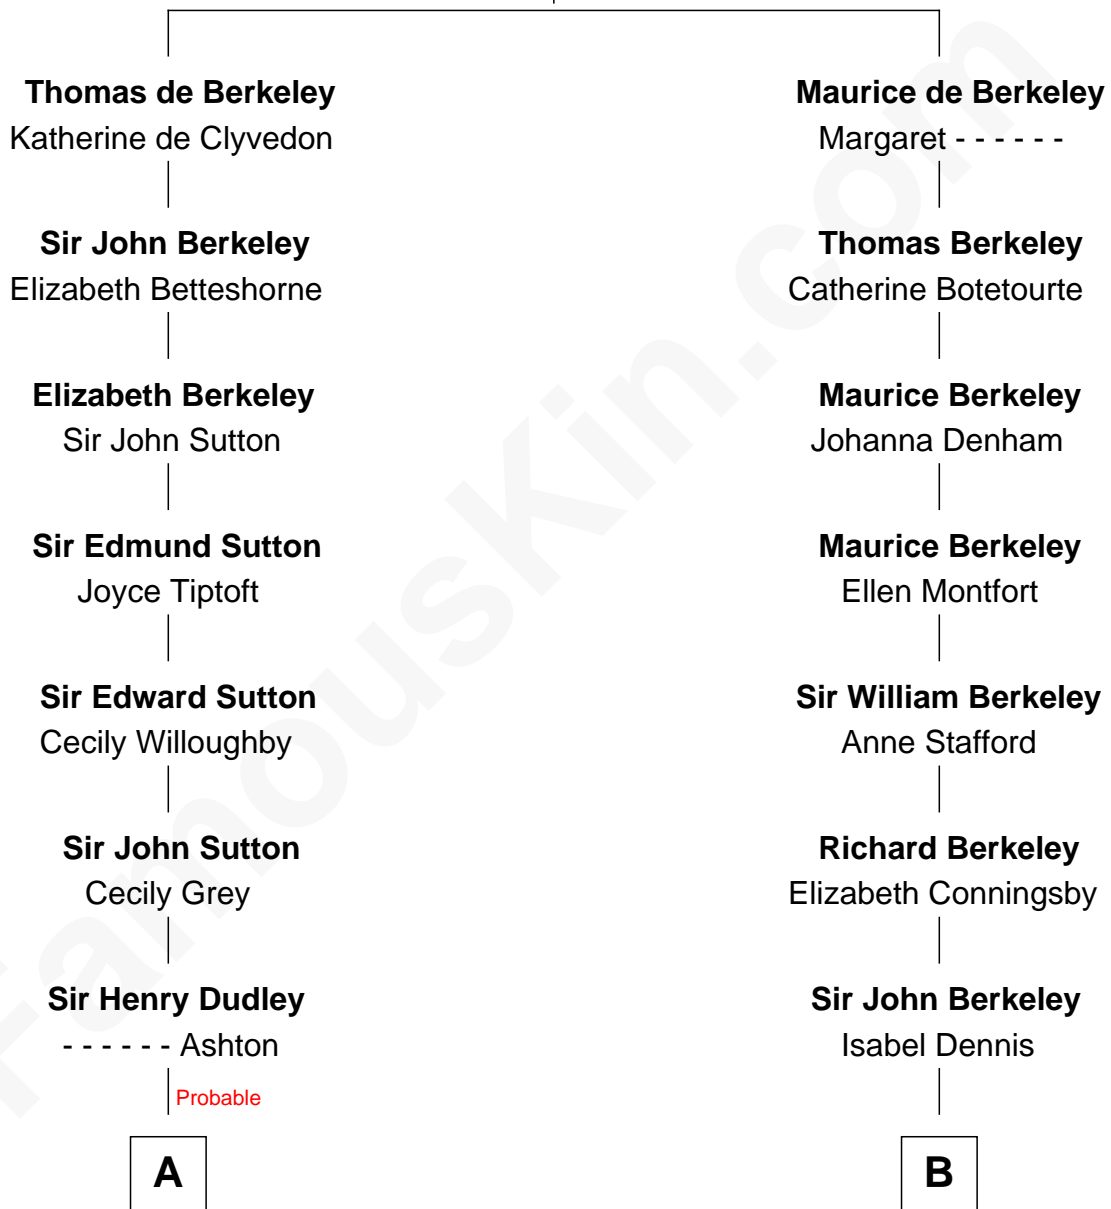

FamousKin.com
Relationship Chart of
Oliver Wendell Holmes, Sr.
American "Fireside" Poet

15th cousin 6 times removed of
George H. W. Bush
41st U.S. President

Sir Maurice de Berkeley
 Eve la Zouche

C

—
Samuel Howard Fay
Susan Montfort Shellman

—
Harriet Eleanor Fay
Rev. James Smith Bush

—
Samuel Prescott Bush
Flora Sheldon

—
Prescott Sheldon Bush
Dorothy Wear Walker

—
George H. W. Bush
41st U.S. President

FamousKin.com