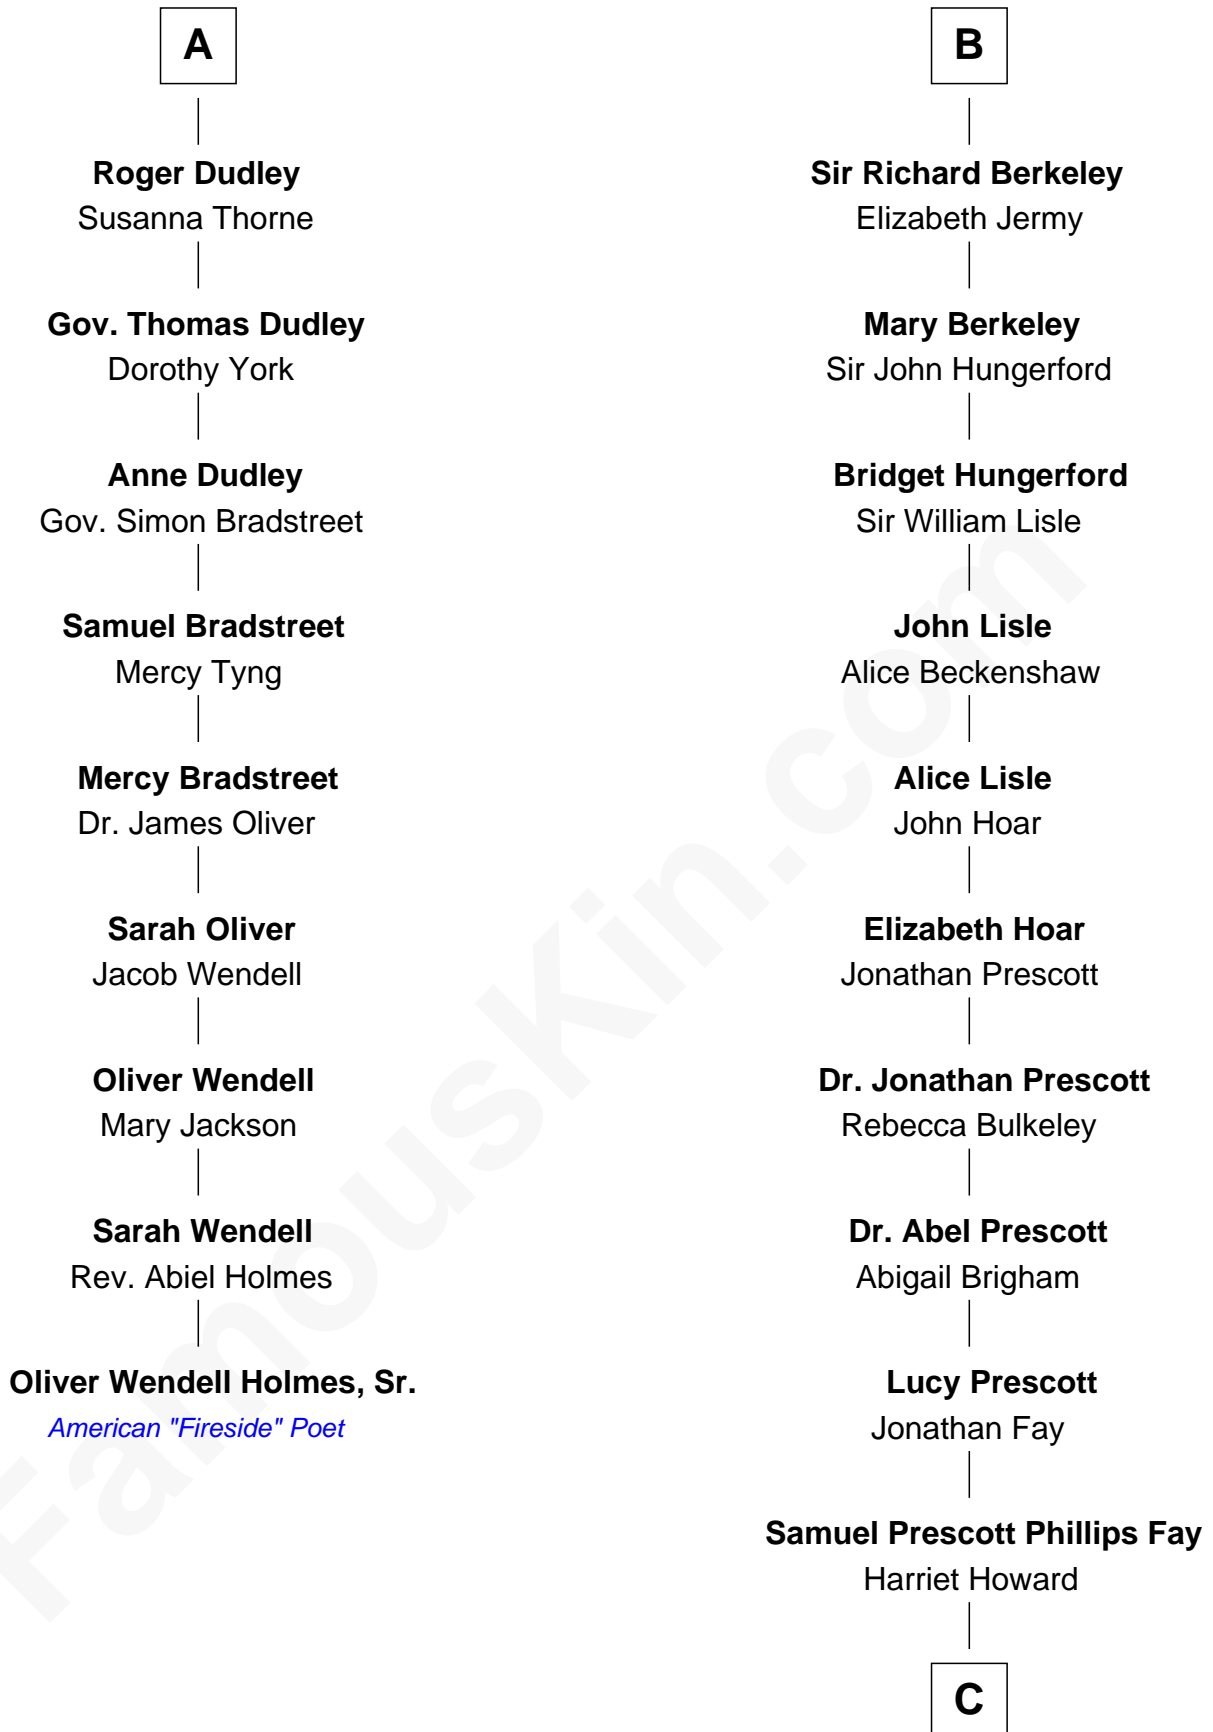

FamousKin.com
Relationship Chart of
Oliver Wendell Holmes, Sr.
American "Fireside" Poet

15th cousin 6 times removed of
George H. W. Bush
41st U.S. President

Sir Maurice de Berkeley
 Eve la Zouche

C

—
Samuel Howard Fay
Susan Montfort Shellman

—
Harriet Eleanor Fay
Rev. James Smith Bush

—
Samuel Prescott Bush
Flora Sheldon

—
Prescott Sheldon Bush
Dorothy Wear Walker

—
George H. W. Bush
41st U.S. President

FamousKin.com