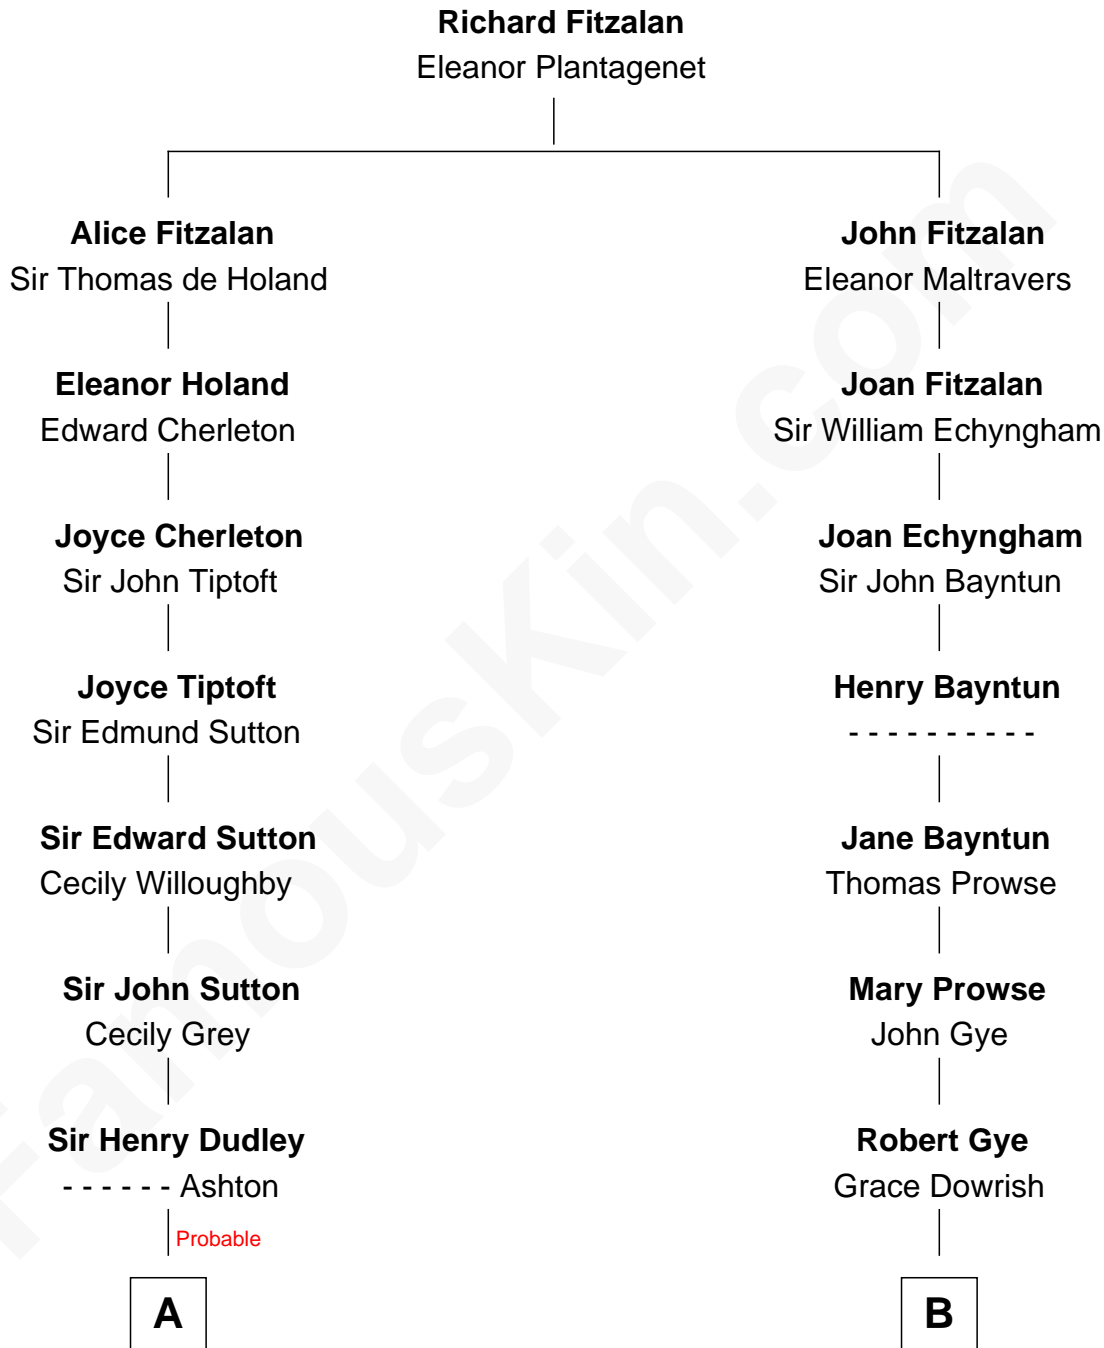

FamousKin.com
Relationship Chart of
Oliver Wendell Holmes, Sr.
American "Fireside" Poet

15th cousin 3 times removed of

Barbara (Pierce) Bush
First Lady of President George H.W. Bush

C

Marvin Pierce
Pauline Robinson

Barbara (Pierce) Bush
First Lady of George H.W. Bush

FamousKin.com