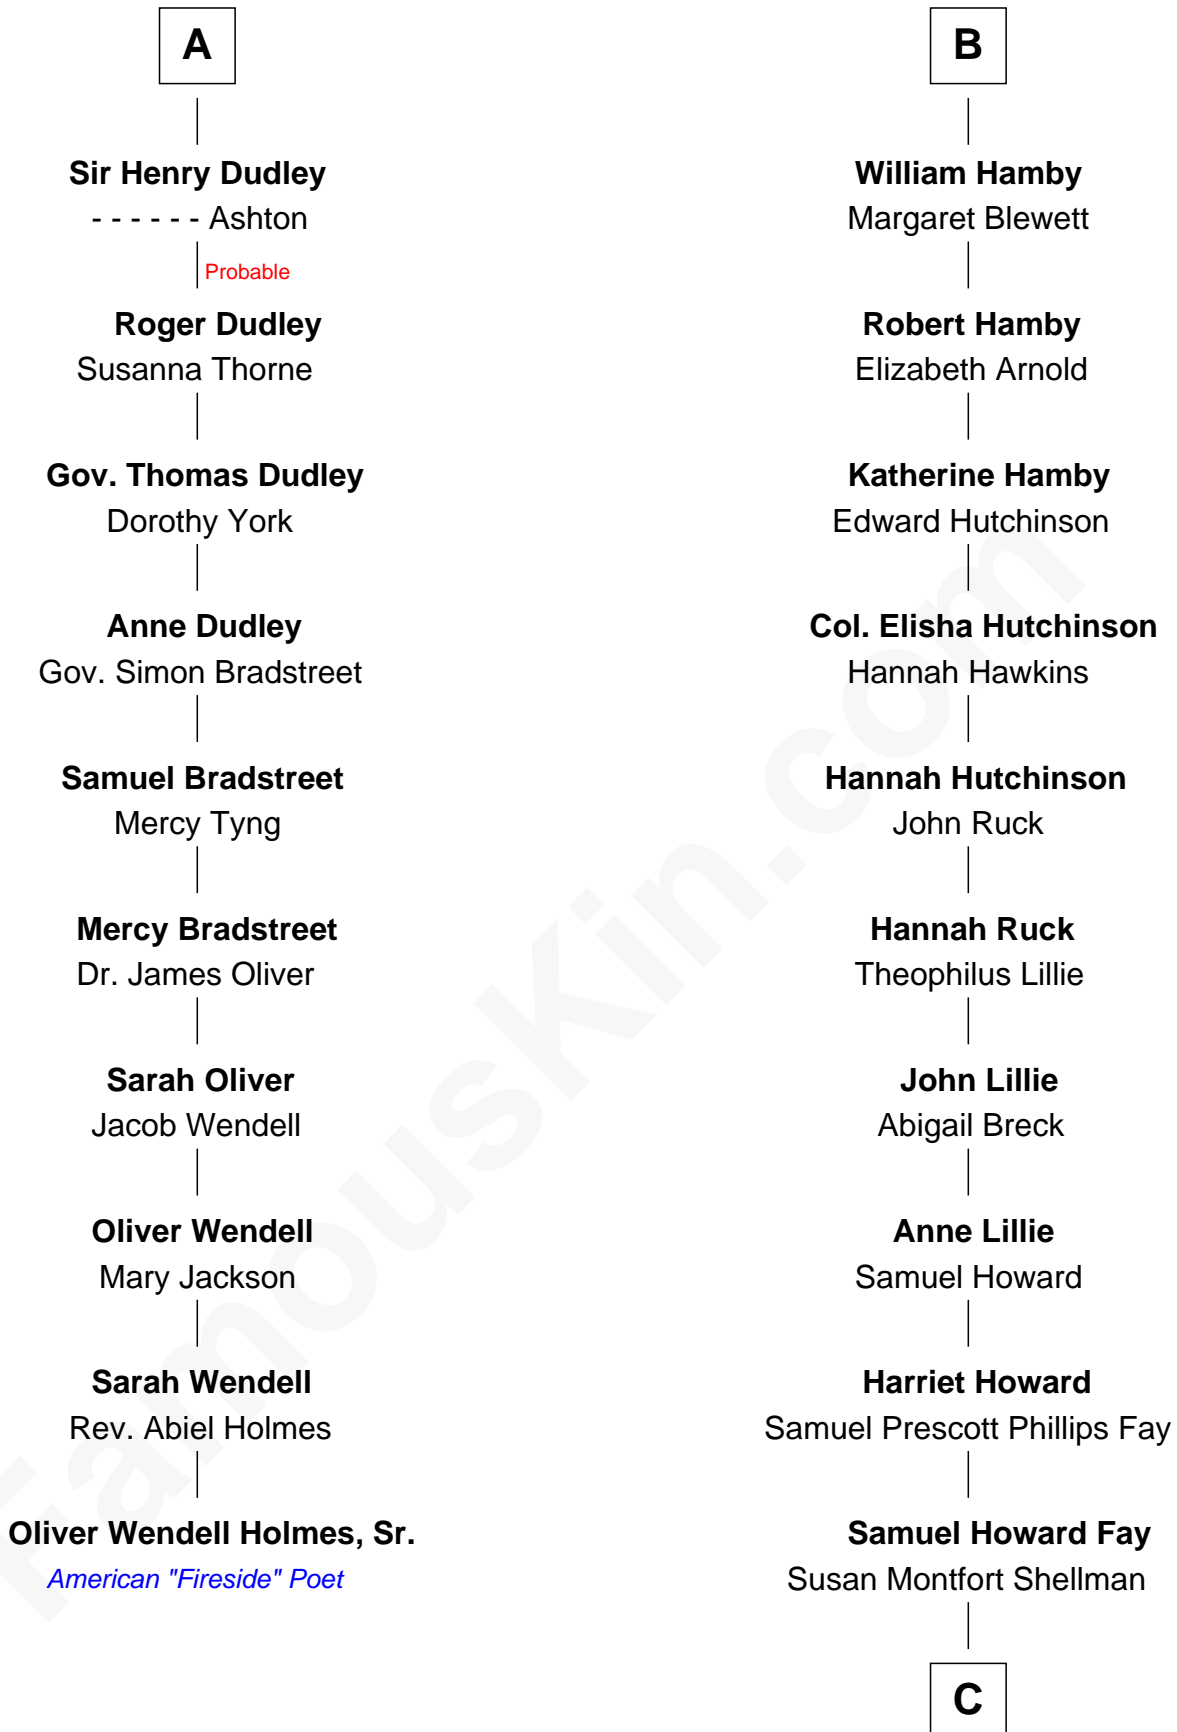

FamousKin.com
Relationship Chart of
Oliver Wendell Holmes, Sr.
American "Fireside" Poet

16th cousin 5 times removed of

George W. Bush
43rd U.S. President

Sir Philip le Despencer
 Joan de Cobham

C

Harriet Eleanor Fay
Rev. James Smith Bush

Samuel Prescott Bush
Flora Sheldon

Prescott Sheldon Bush
Dorothy Wear Walker

George Herbert Walker Bush
Barbara Pierce

George W. Bush
43rd U.S. President

FamousKin.com