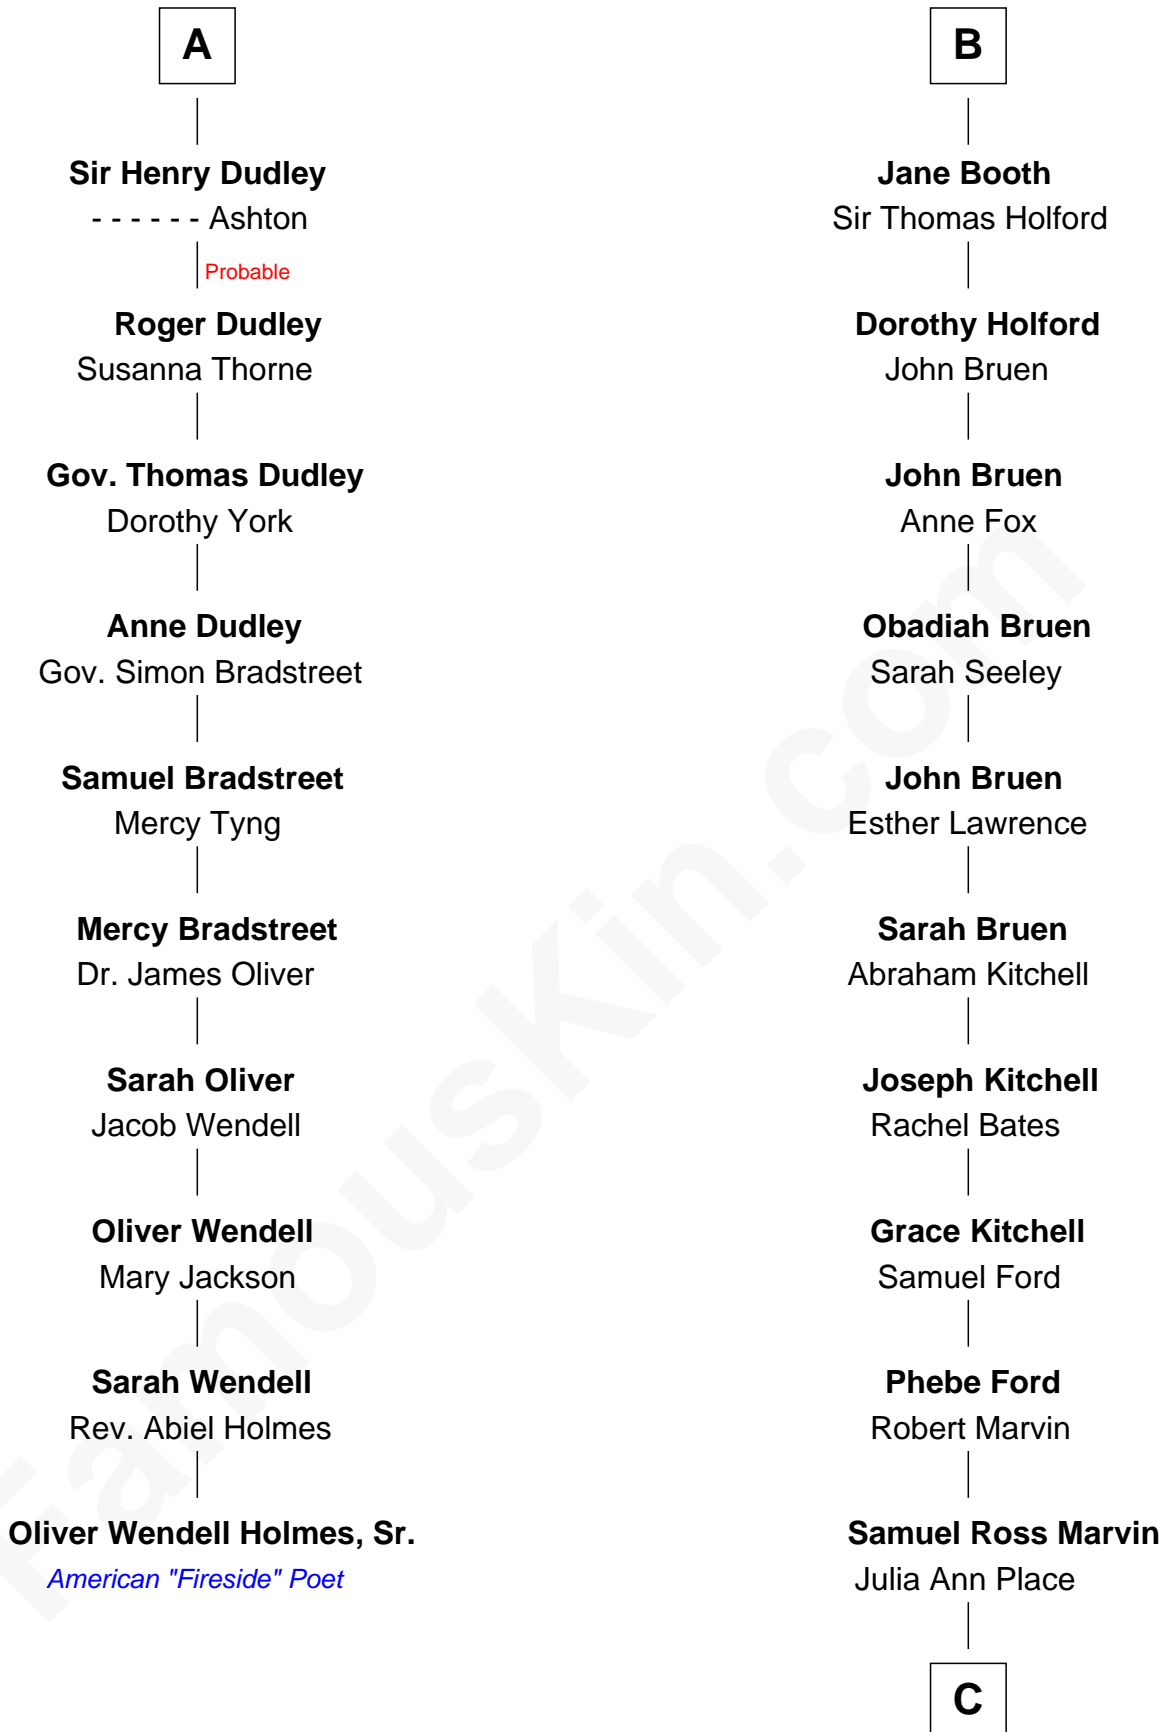

FamousKin.com
Relationship Chart of
Oliver Wendell Holmes, Sr.
American "Fireside" Poet

16th cousin 5 times removed of

George W. Bush
43rd U.S. President

C

Jerome Place Marvin

Martha Ann Stokes

Mabel Marvin

Scott Pierce

Marvin Pierce

Pauline Robinson

Barbara Pierce

George Herbert Walker Bush

George W. Bush

43rd U.S. President

FamousKin.com