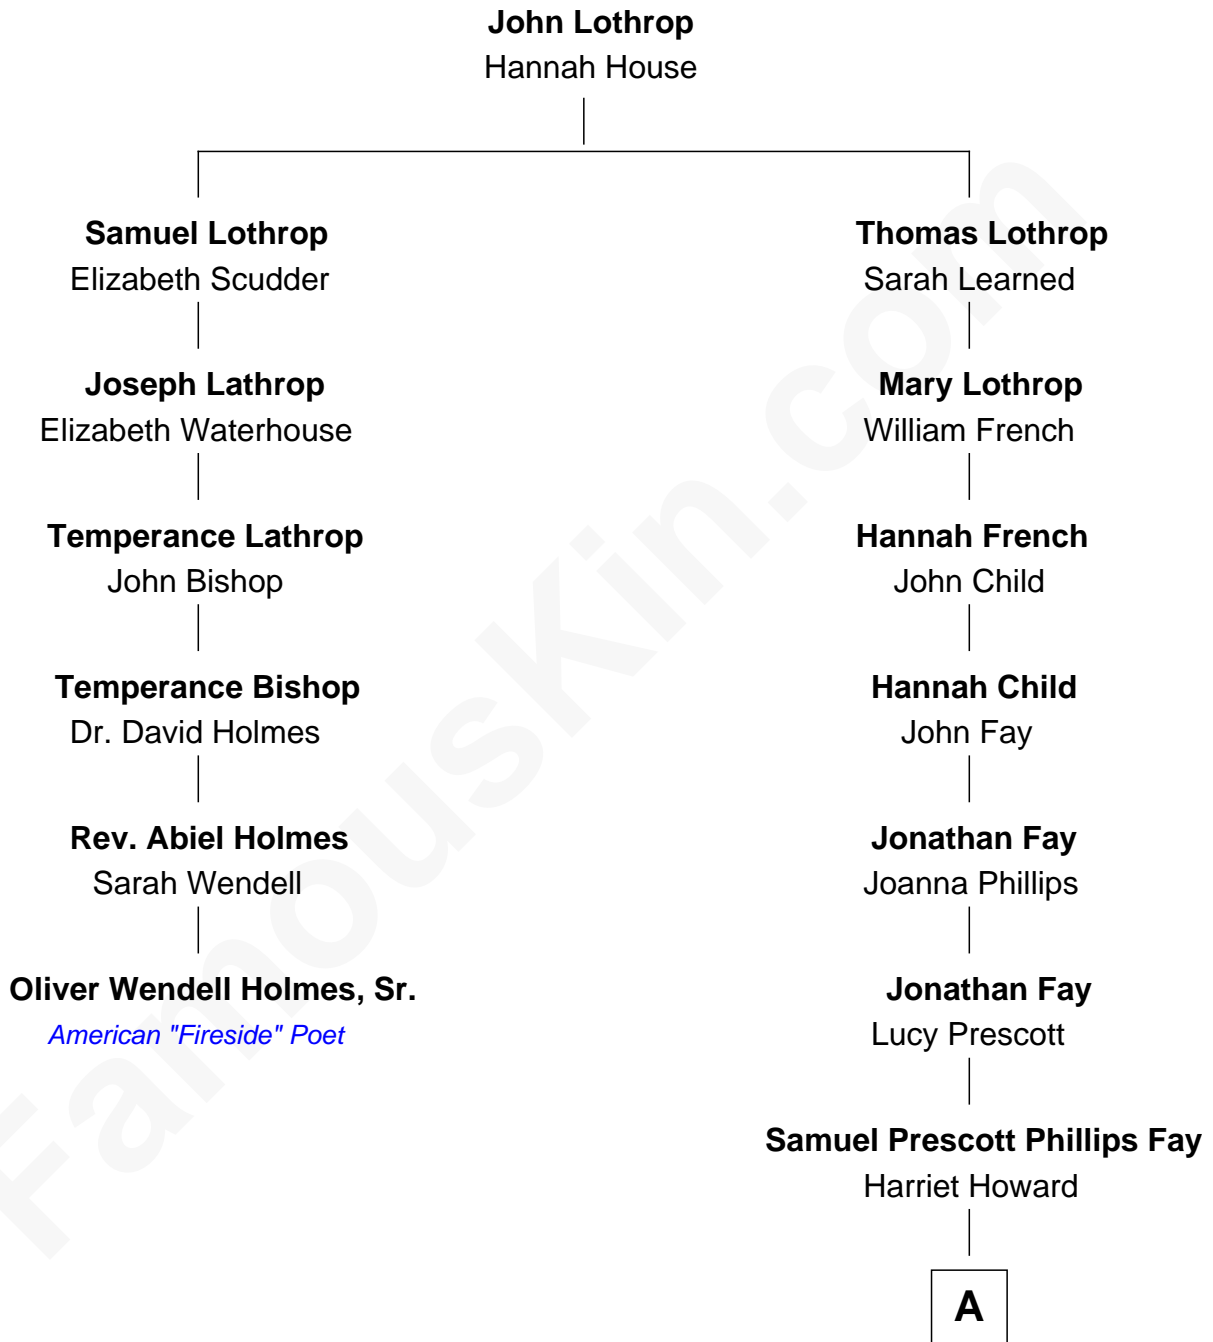

**FamousKin.com**  
**Relationship Chart of**  
**Oliver Wendell Holmes, Sr.**  
*American "Fireside" Poet*

5th cousin 7 times removed of

**George W. Bush**  
*43rd U.S. President*

**A**

—  
**Samuel Howard Fay**  
Susan Montfort Shellman

—  
**Harriet Eleanor Fay**  
Rev. James Smith Bush

—  
**Samuel Prescott Bush**  
Flora Sheldon

—  
**Prescott Sheldon Bush**  
Dorothy Wear Walker

—  
**George Herbert Walker Bush**  
Barbara Pierce

—  
**George W. Bush**  
*43rd U.S. President*